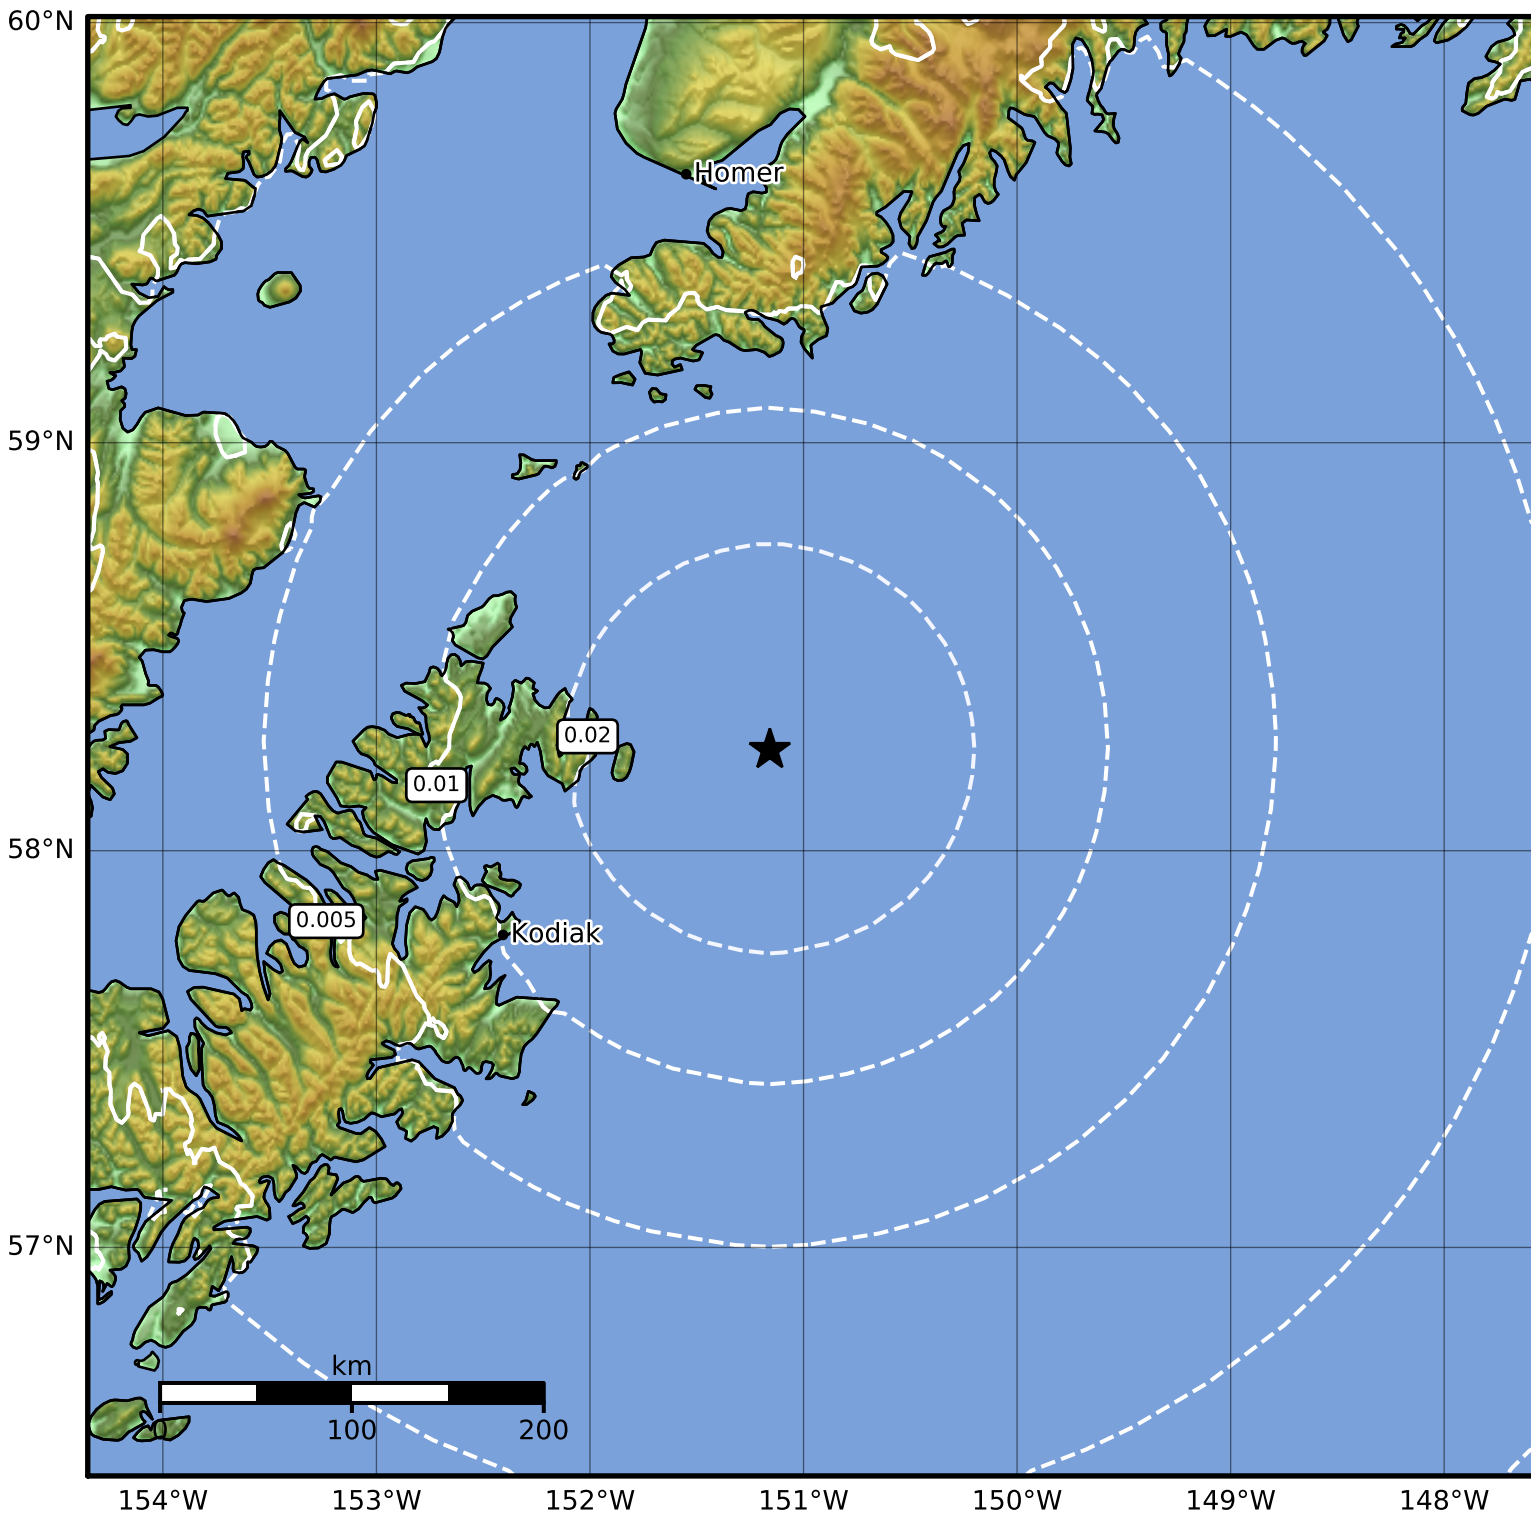

1.0 Second Peak Spectral Acceleration Map Alaska Earthquake Center  
 ShakeMap: 87 km (54 miles) ENE of Ouzinkie  
 Apr 03, 2023 13:27:06 UTC M3.7 N58.25 W151.16 Depth: 47.1km ID:ak0234a0vpig

SA(1.0) (%g)	0.1	0.2	0.5	1	2	5	10	20	50	100	200
--------------	-----	-----	-----	---	---	---	----	----	----	-----	-----

Scale based on Worden et al. (2012)

Version 2: Processed 2023-04-04T00:33:56Z

△ Seismic Instrument    ○ Reported Intensity

★ Epicenter