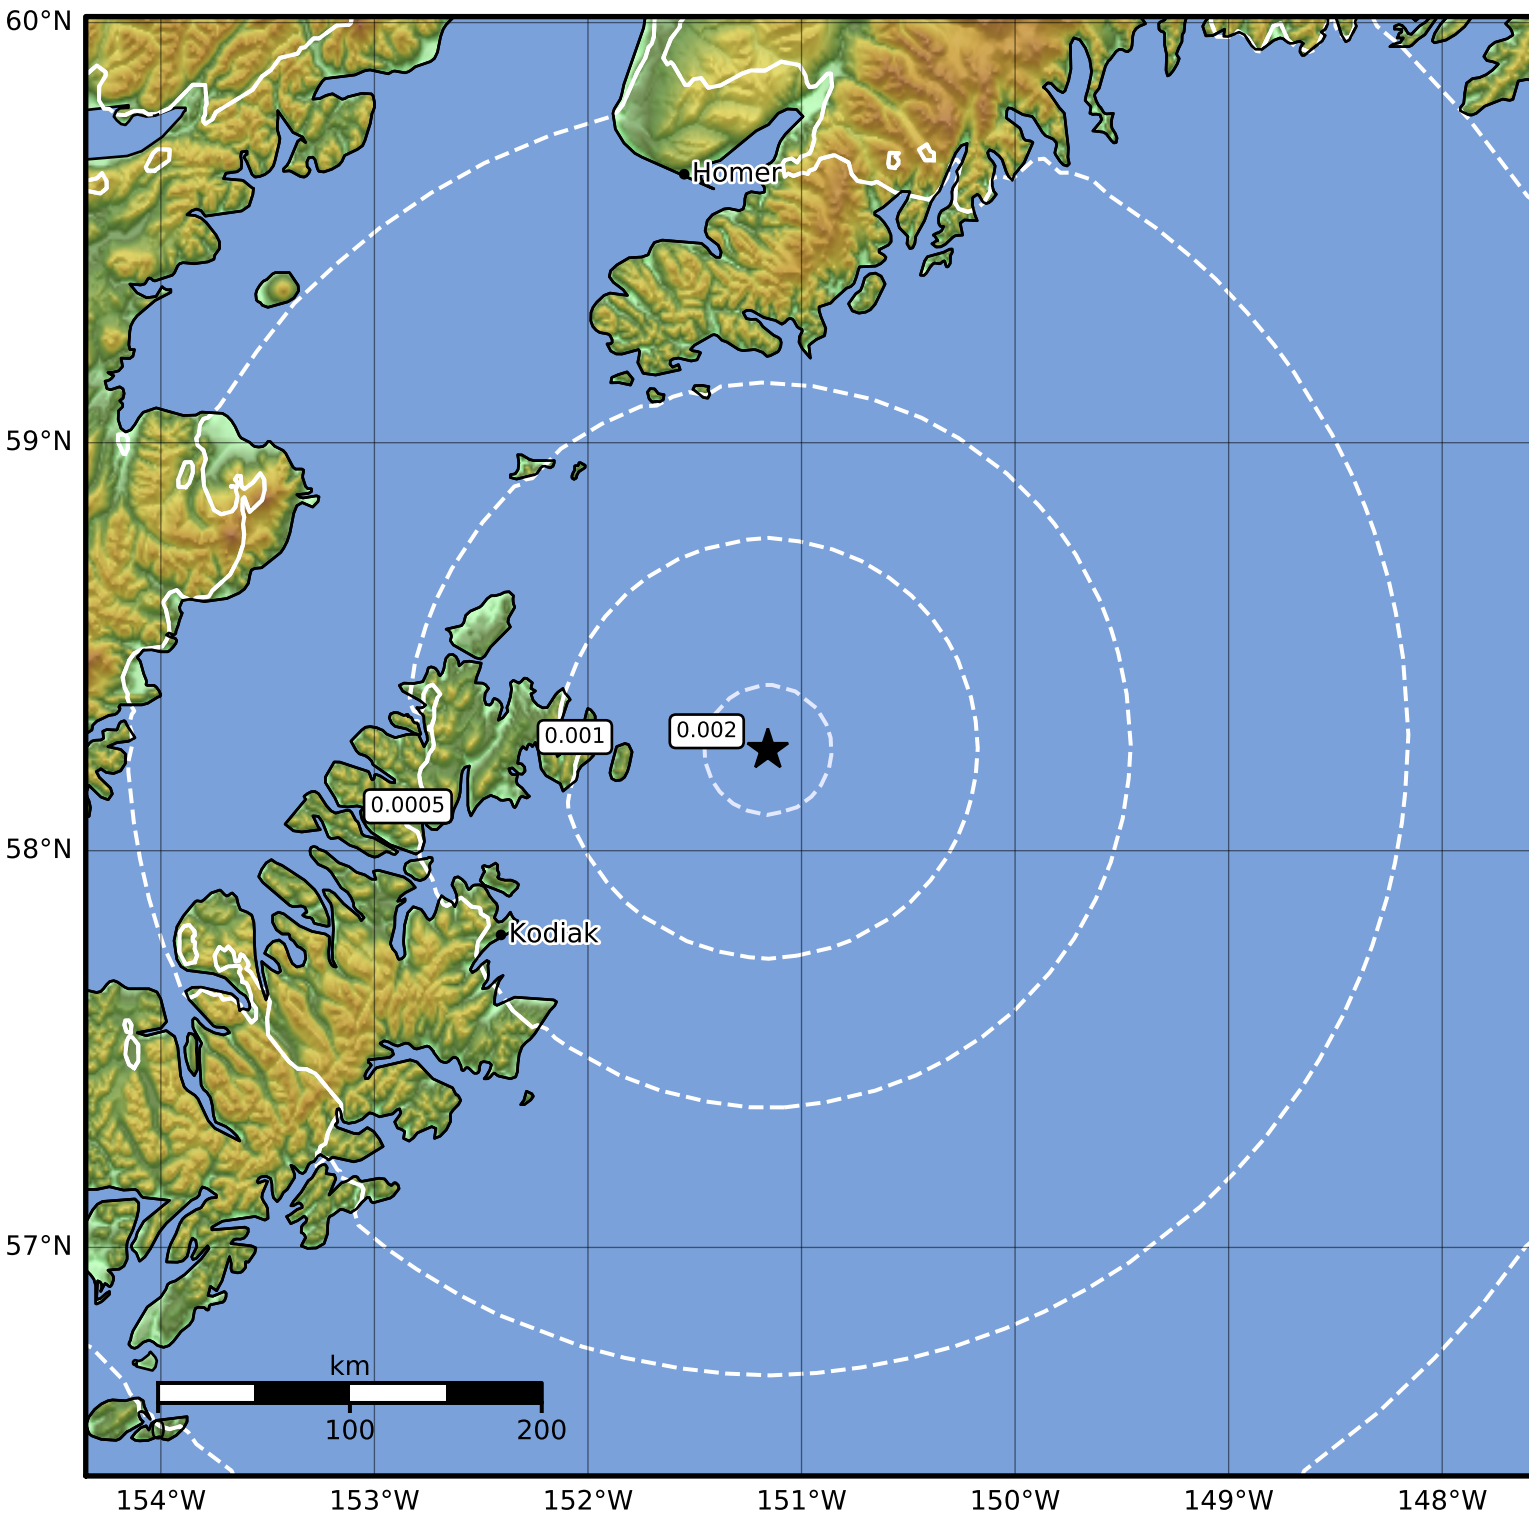

3.0 Second Peak Spectral Acceleration Map Alaska Earthquake Center  
 ShakeMap: 87 km (54 miles) ENE of Ouzinkie  
 Apr 03, 2023 13:27:06 UTC M3.7 N58.25 W151.16 Depth: 47.1km ID:ak0234a0vpig

Scale based on Worden et al. (2012)

Version 2: Processed 2023-04-04T00:33:56Z

△ Seismic Instrument ○ Reported Intensity

★ Epicenter