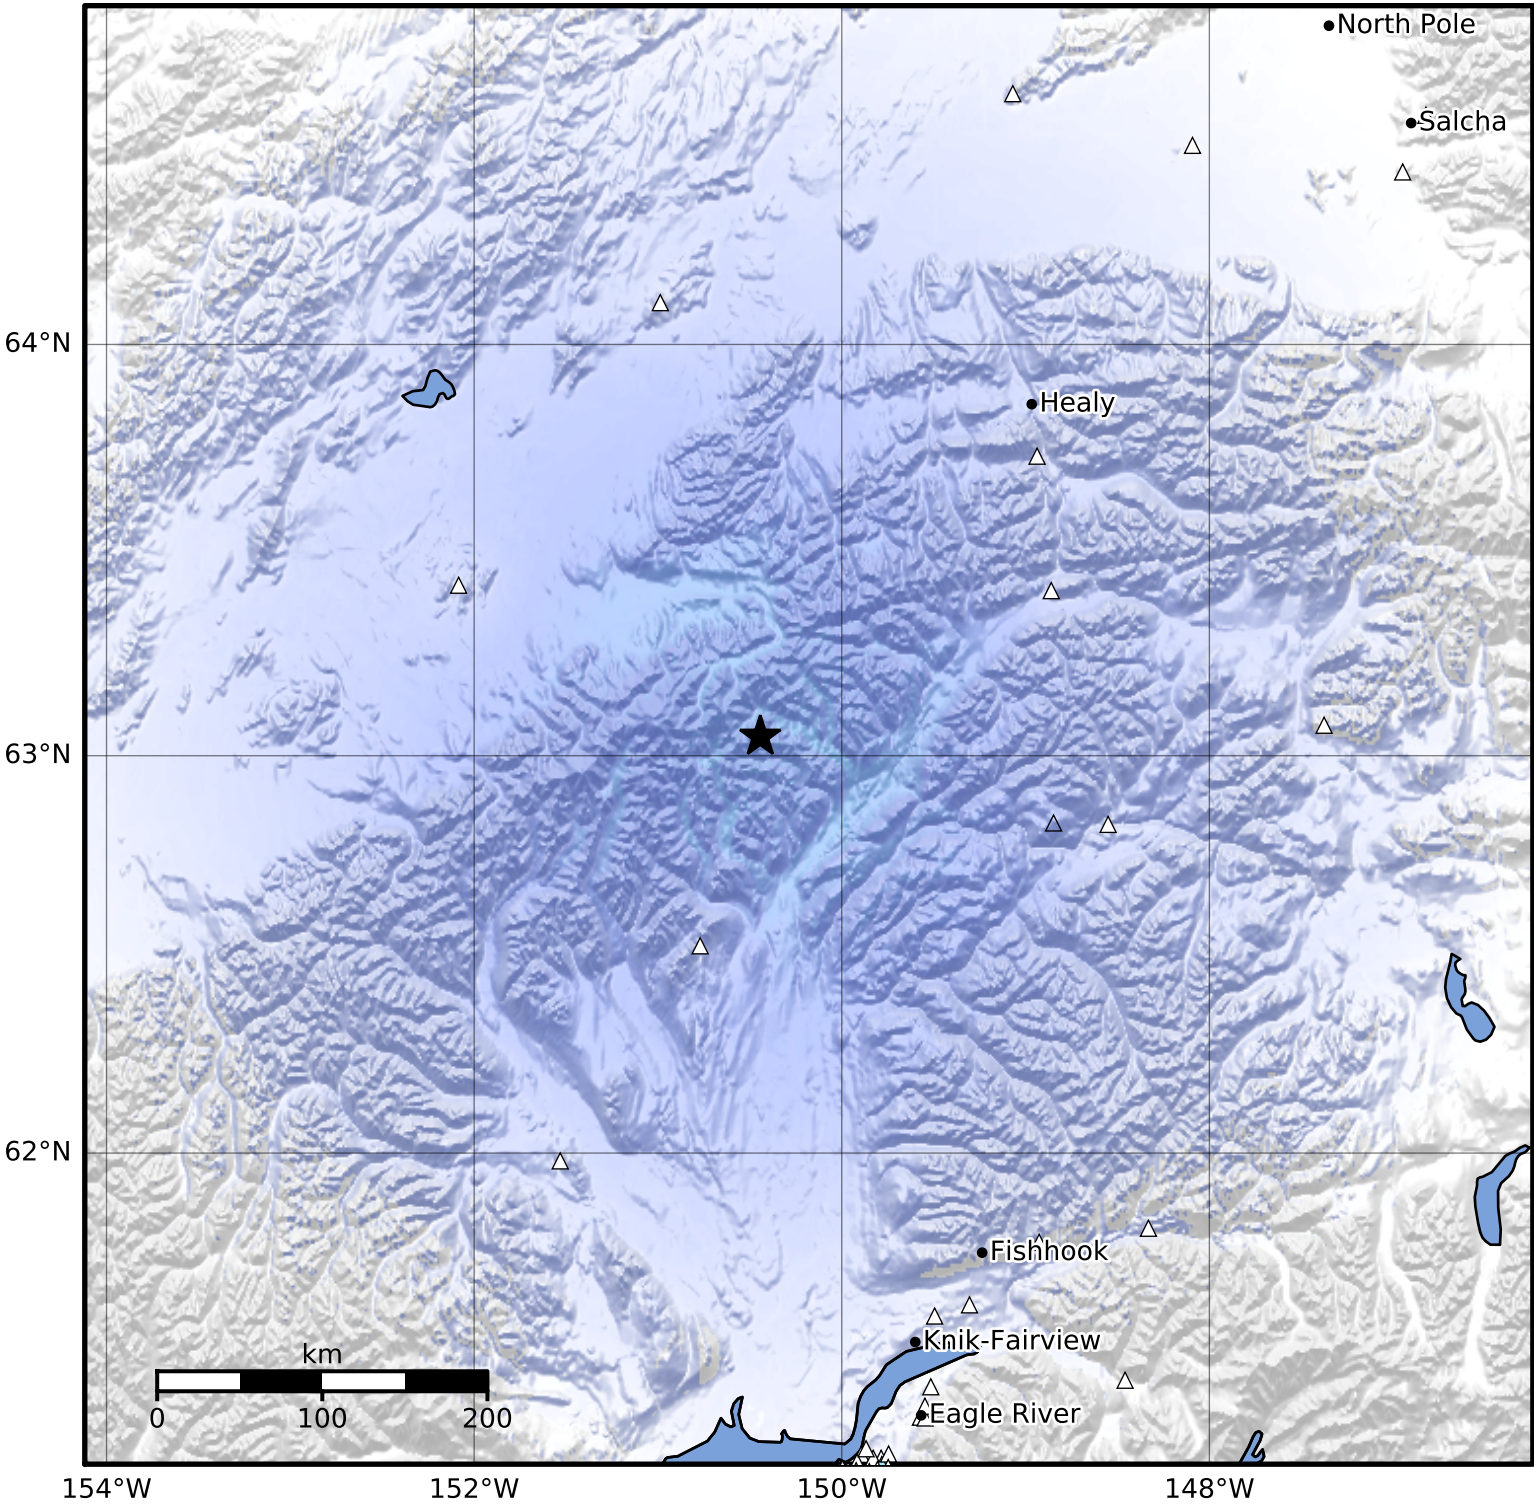

Macroseismic Intensity Map Alaska Earthquake Center  
 ShakeMap: 59 km (37 miles) SSE of Kantishna  
 Apr 06, 2023 14:20:29 UTC M3.6 N63.05 W150.44 Depth: 100.2km ID:ak0234f01qd2

SHAKING	Not felt	Weak	Light	Moderate	Strong	Very strong	Severe	Violent	Extreme
DAMAGE	None	None	None	Very light	Light	Moderate	Moderate/heavy	Heavy	Very heavy
PGA(%g)	<0.0464	0.297	2.76	6.2	11.5	21.5	40.1	74.7	>139
PGV(cm/s)	<0.0215	0.135	1.41	4.65	9.64	20	41.4	85.8	>178
INTENSITY	I	II-III	IV	V	VI	VII	VIII	IX	X+

Scale based on Worden et al. (2012)

Version 1: Processed 2023-04-06T14:38:08Z

△ Seismic Instrument ○ Reported Intensity

★ Epicenter