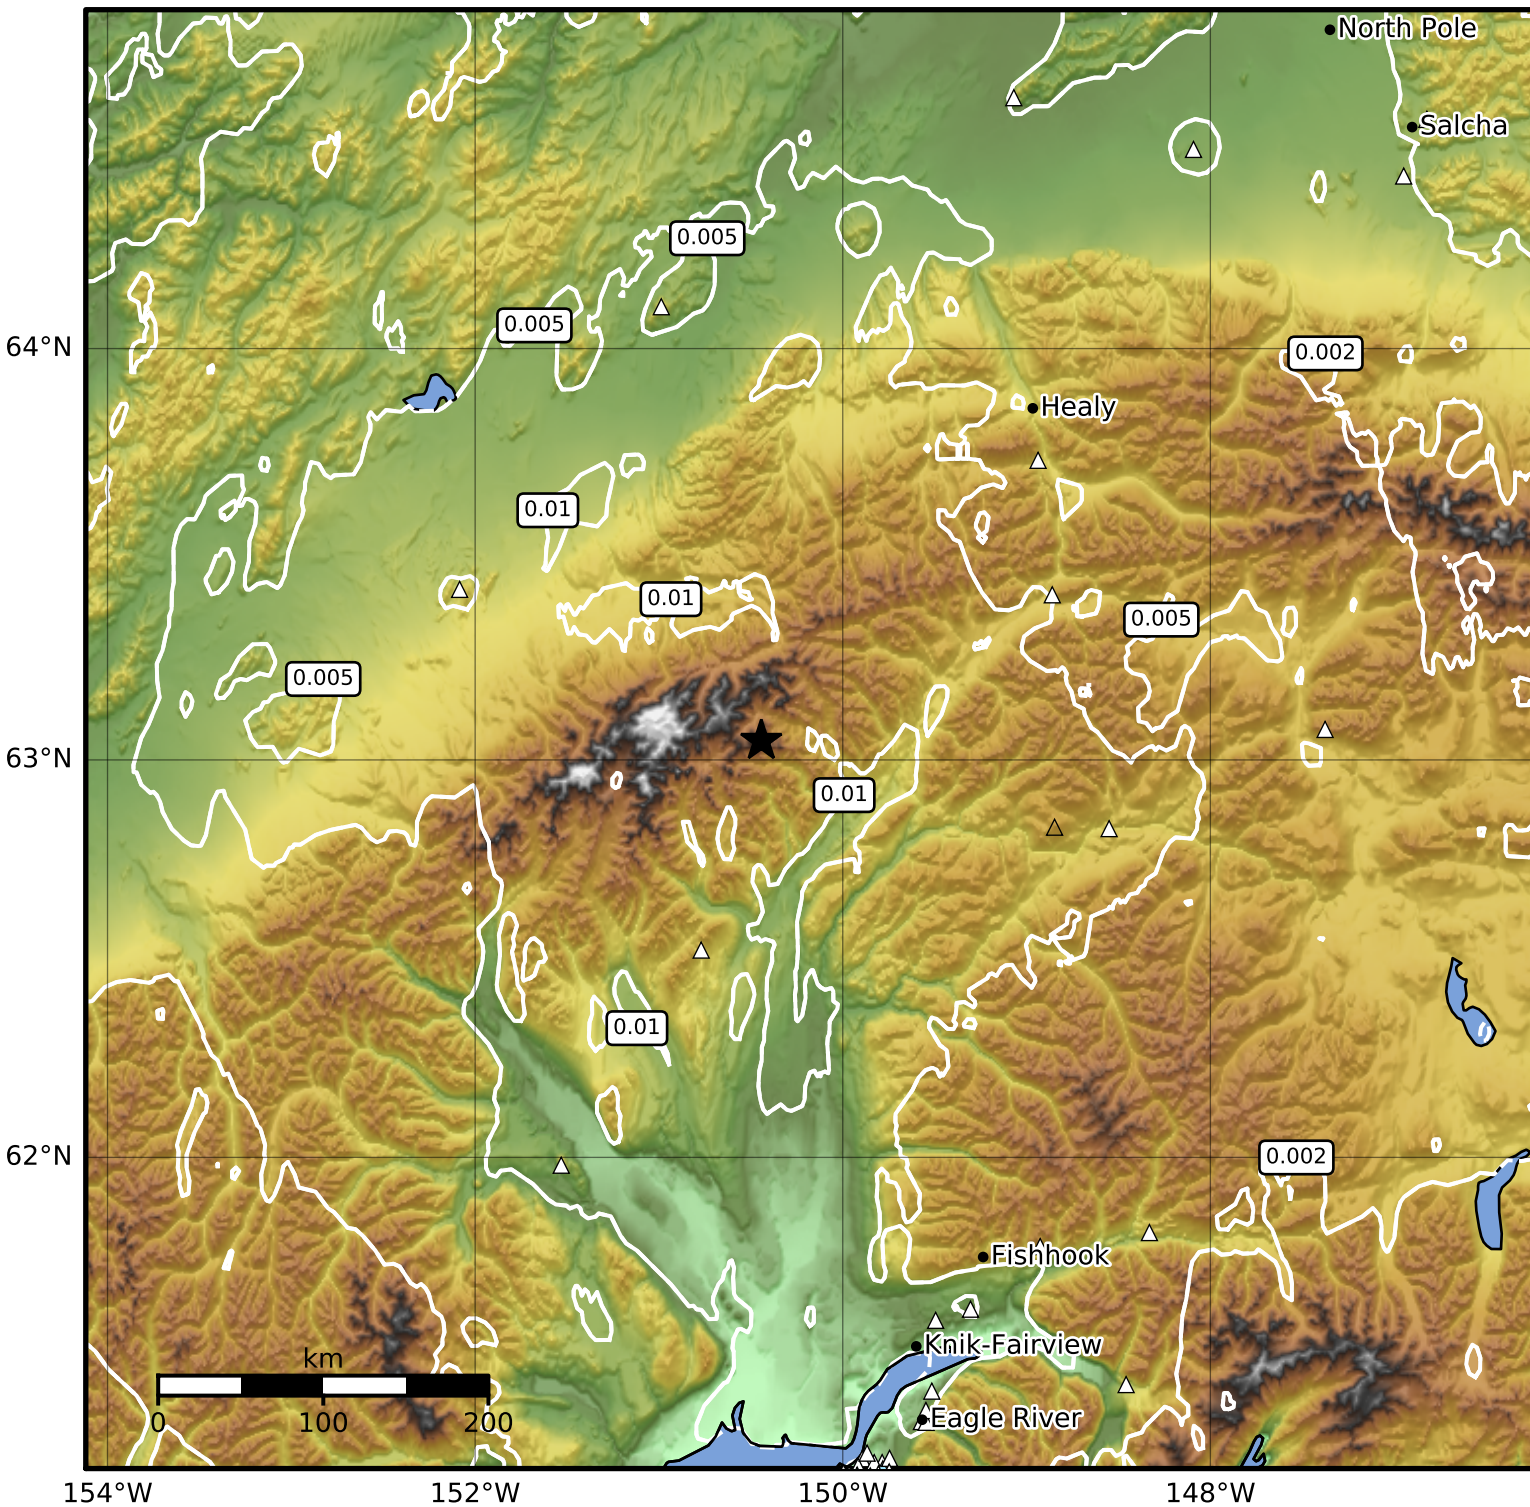

Peak Ground Velocity Map Alaska Earthquake Center
 ShakeMap: 59 km (37 miles) SSE of Kantishna
 Apr 06, 2023 14:20:29 UTC M3.6 N63.05 W150.44 Depth: 100.2km ID:ak0234f01qd2

Scale based on Worden et al. (2012)

Version 1: Processed 2023-04-06T14:38:08Z

△ Seismic Instrument ○ Reported Intensity

★ Epicenter