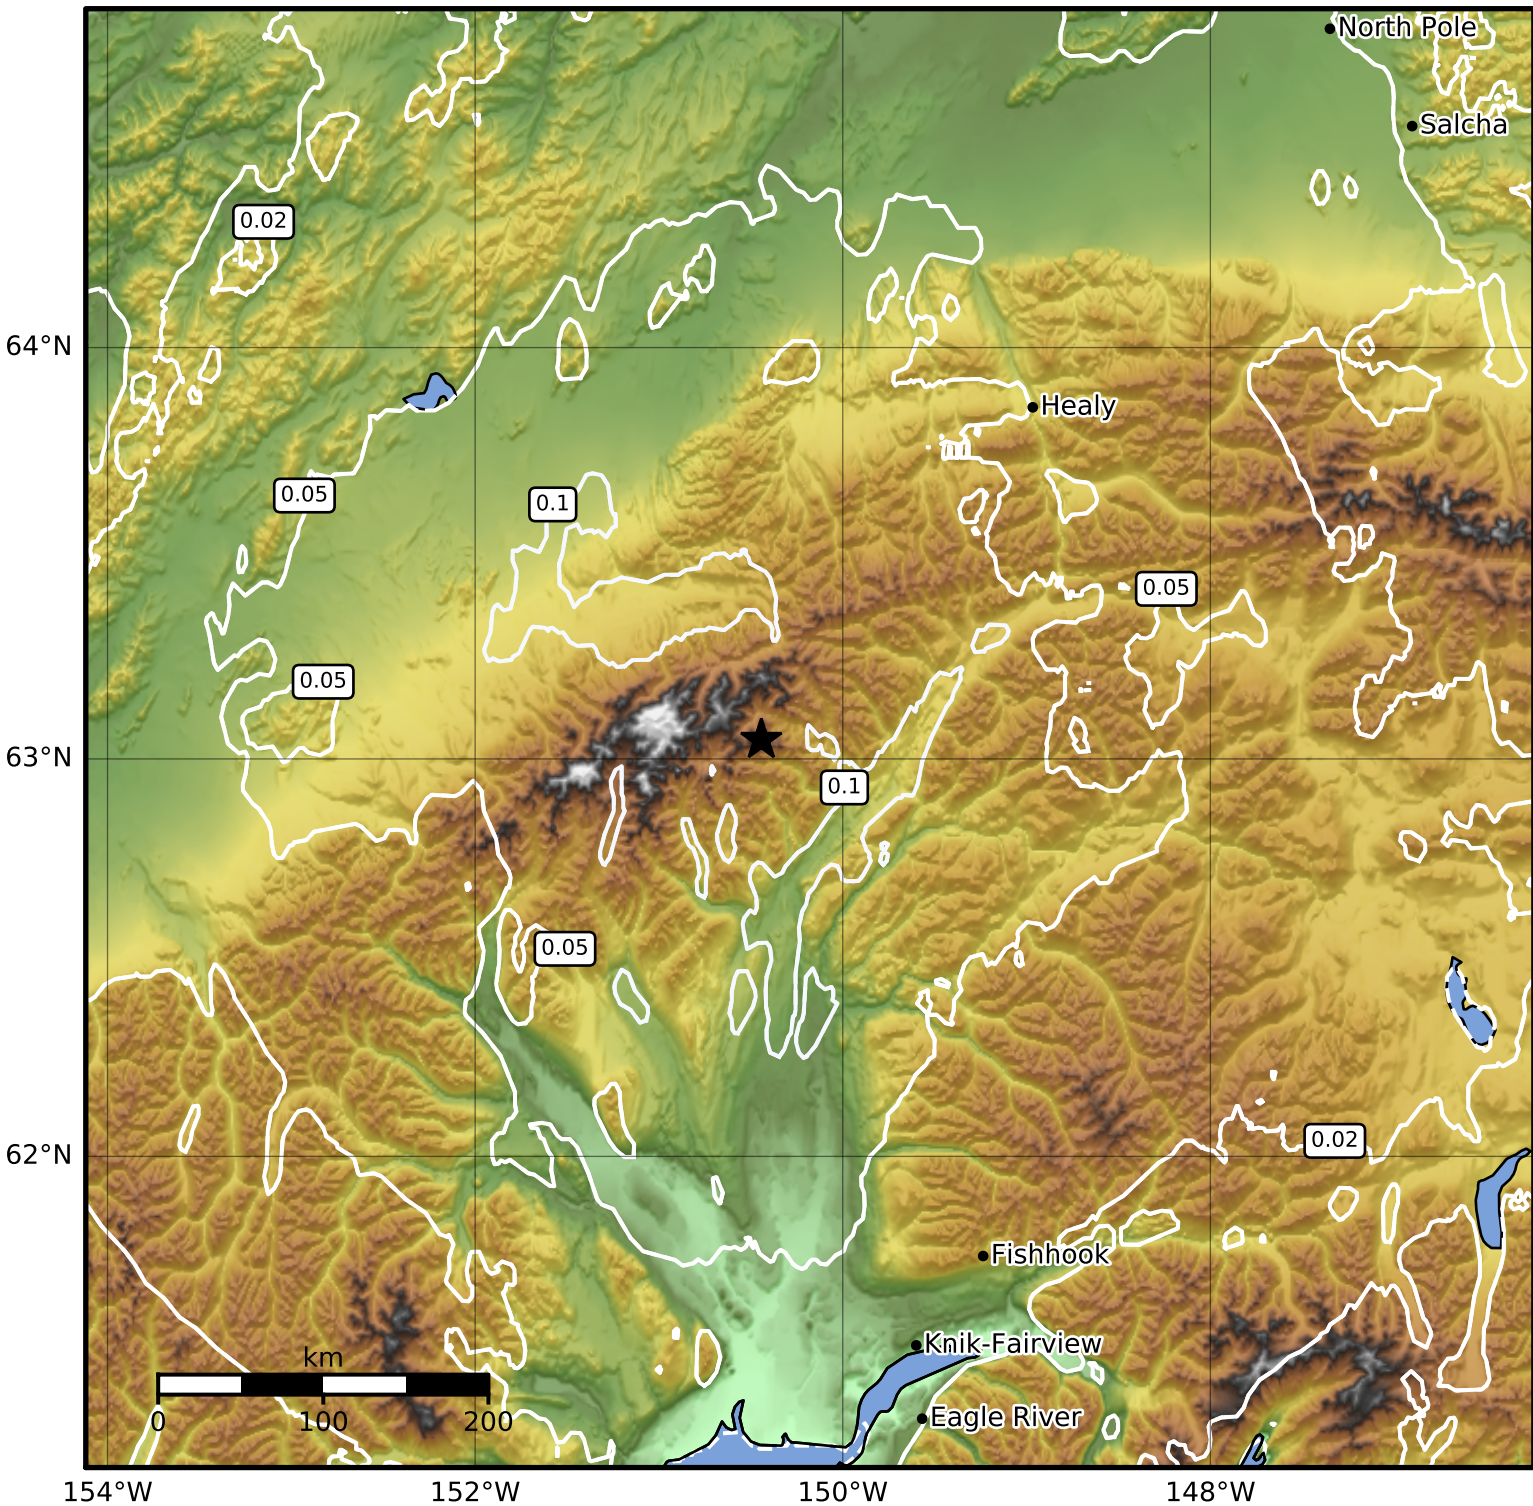

0.3 Second Peak Spectral Acceleration Map Alaska Earthquake Center
 ShakeMap: 59 km (37 miles) SSE of Kantishna
 Apr 06, 2023 14:20:29 UTC M3.6 N63.05 W150.44 Depth: 100.2km ID:ak0234f01qd2

| SA(0.3) (%g) | 0.1 | 0.2 | 0.5 | 1 | 2 | 5 | 10 | 20 | 50 | 100 | 200 |
|--------------|-----|-----|-----|---|---|---|----|----|----|-----|-----|
|--------------|-----|-----|-----|---|---|---|----|----|----|-----|-----|

Scale based on Worden et al. (2012)

Version 1: Processed 2023-04-06T14:38:08Z

△ Seismic Instrument ○ Reported Intensity

★ Epicenter