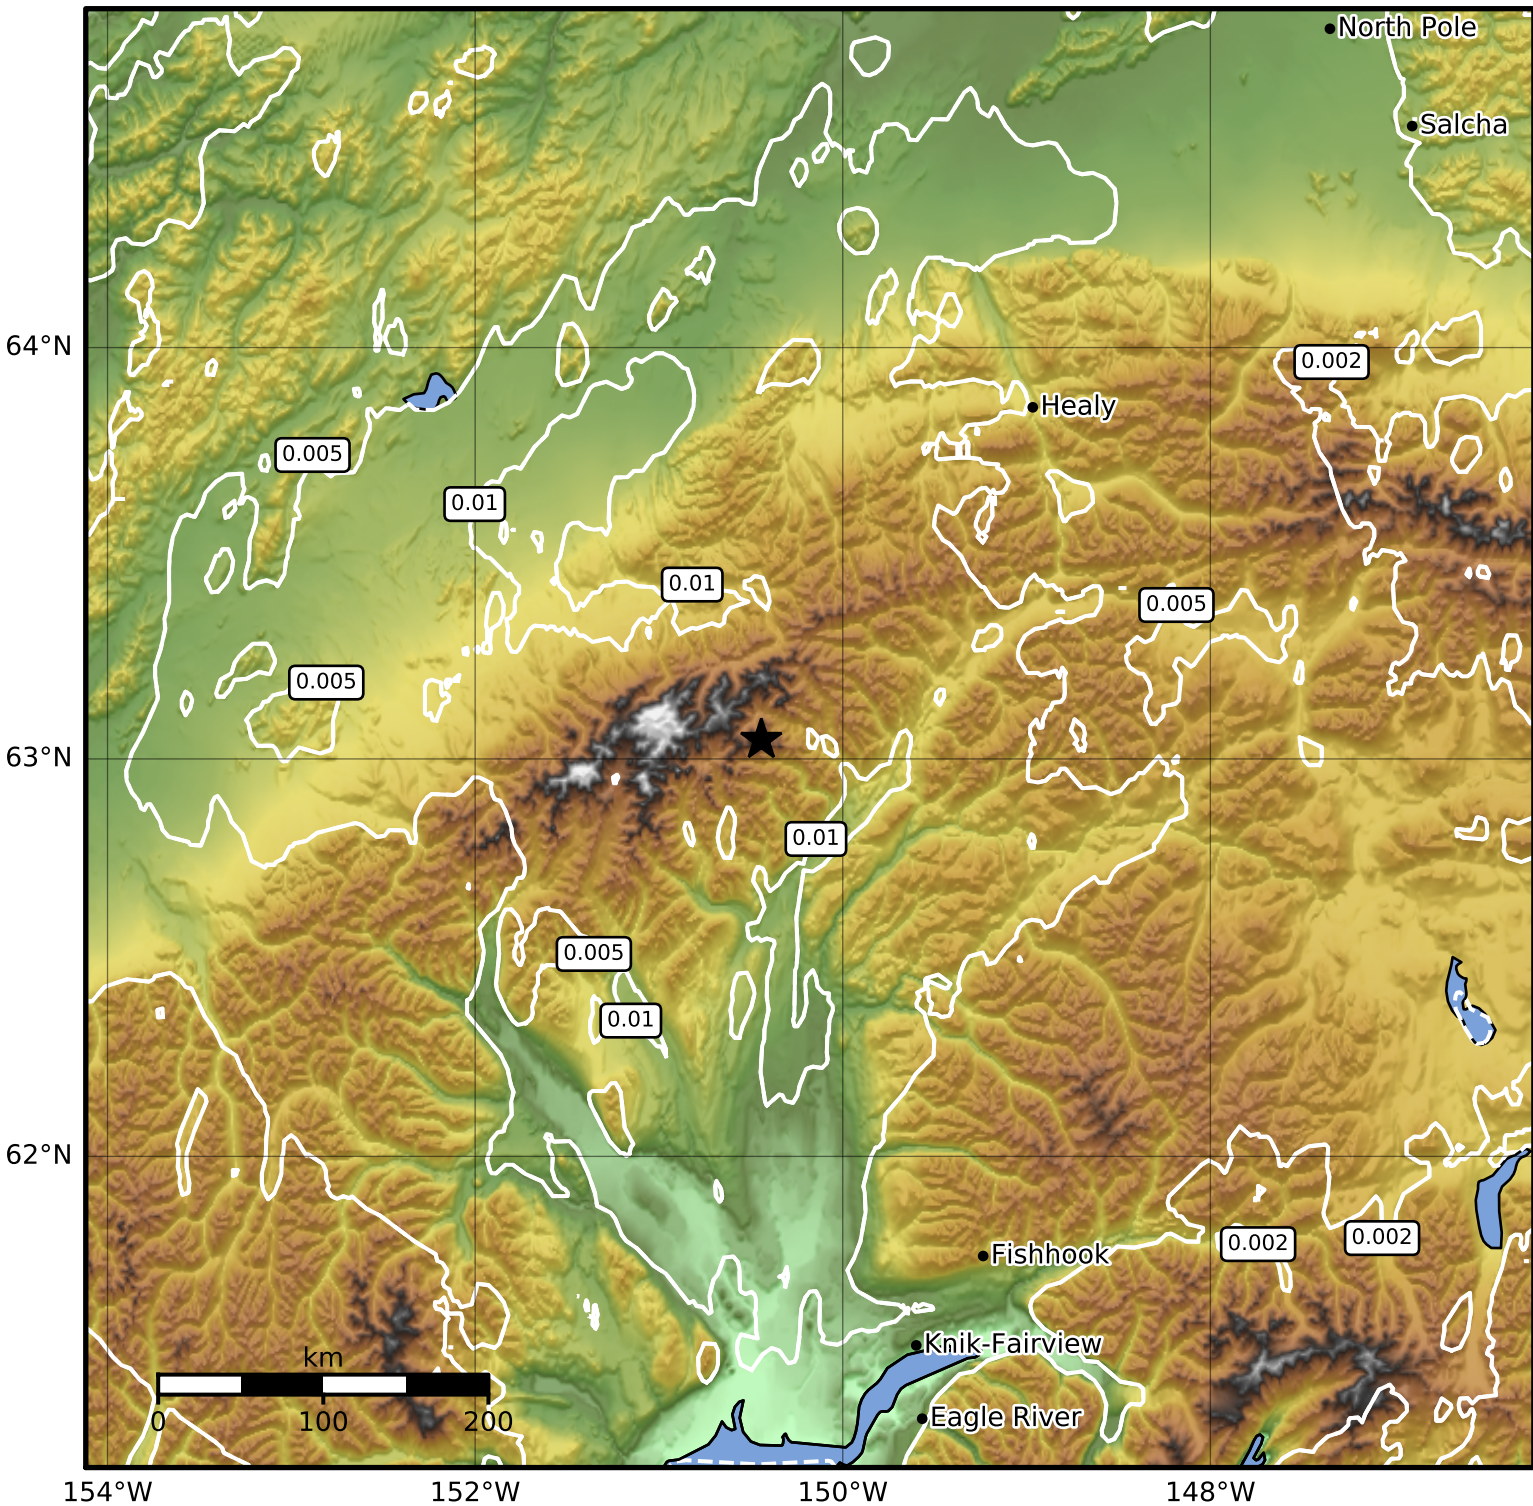

1.0 Second Peak Spectral Acceleration Map Alaska Earthquake Center  
 ShakeMap: 59 km (37 miles) SSE of Kantishna  
 Apr 06, 2023 14:20:29 UTC M3.6 N63.05 W150.44 Depth: 100.2km ID:ak0234f01qd2

SA(1.0) (%g)	0.1	0.2	0.5	1	2	5	10	20	50	100	200
--------------	-----	-----	-----	---	---	---	----	----	----	-----	-----

Scale based on Worden et al. (2012)

Version 1: Processed 2023-04-06T14:38:08Z

△ Seismic Instrument ○ Reported Intensity

★ Epicenter