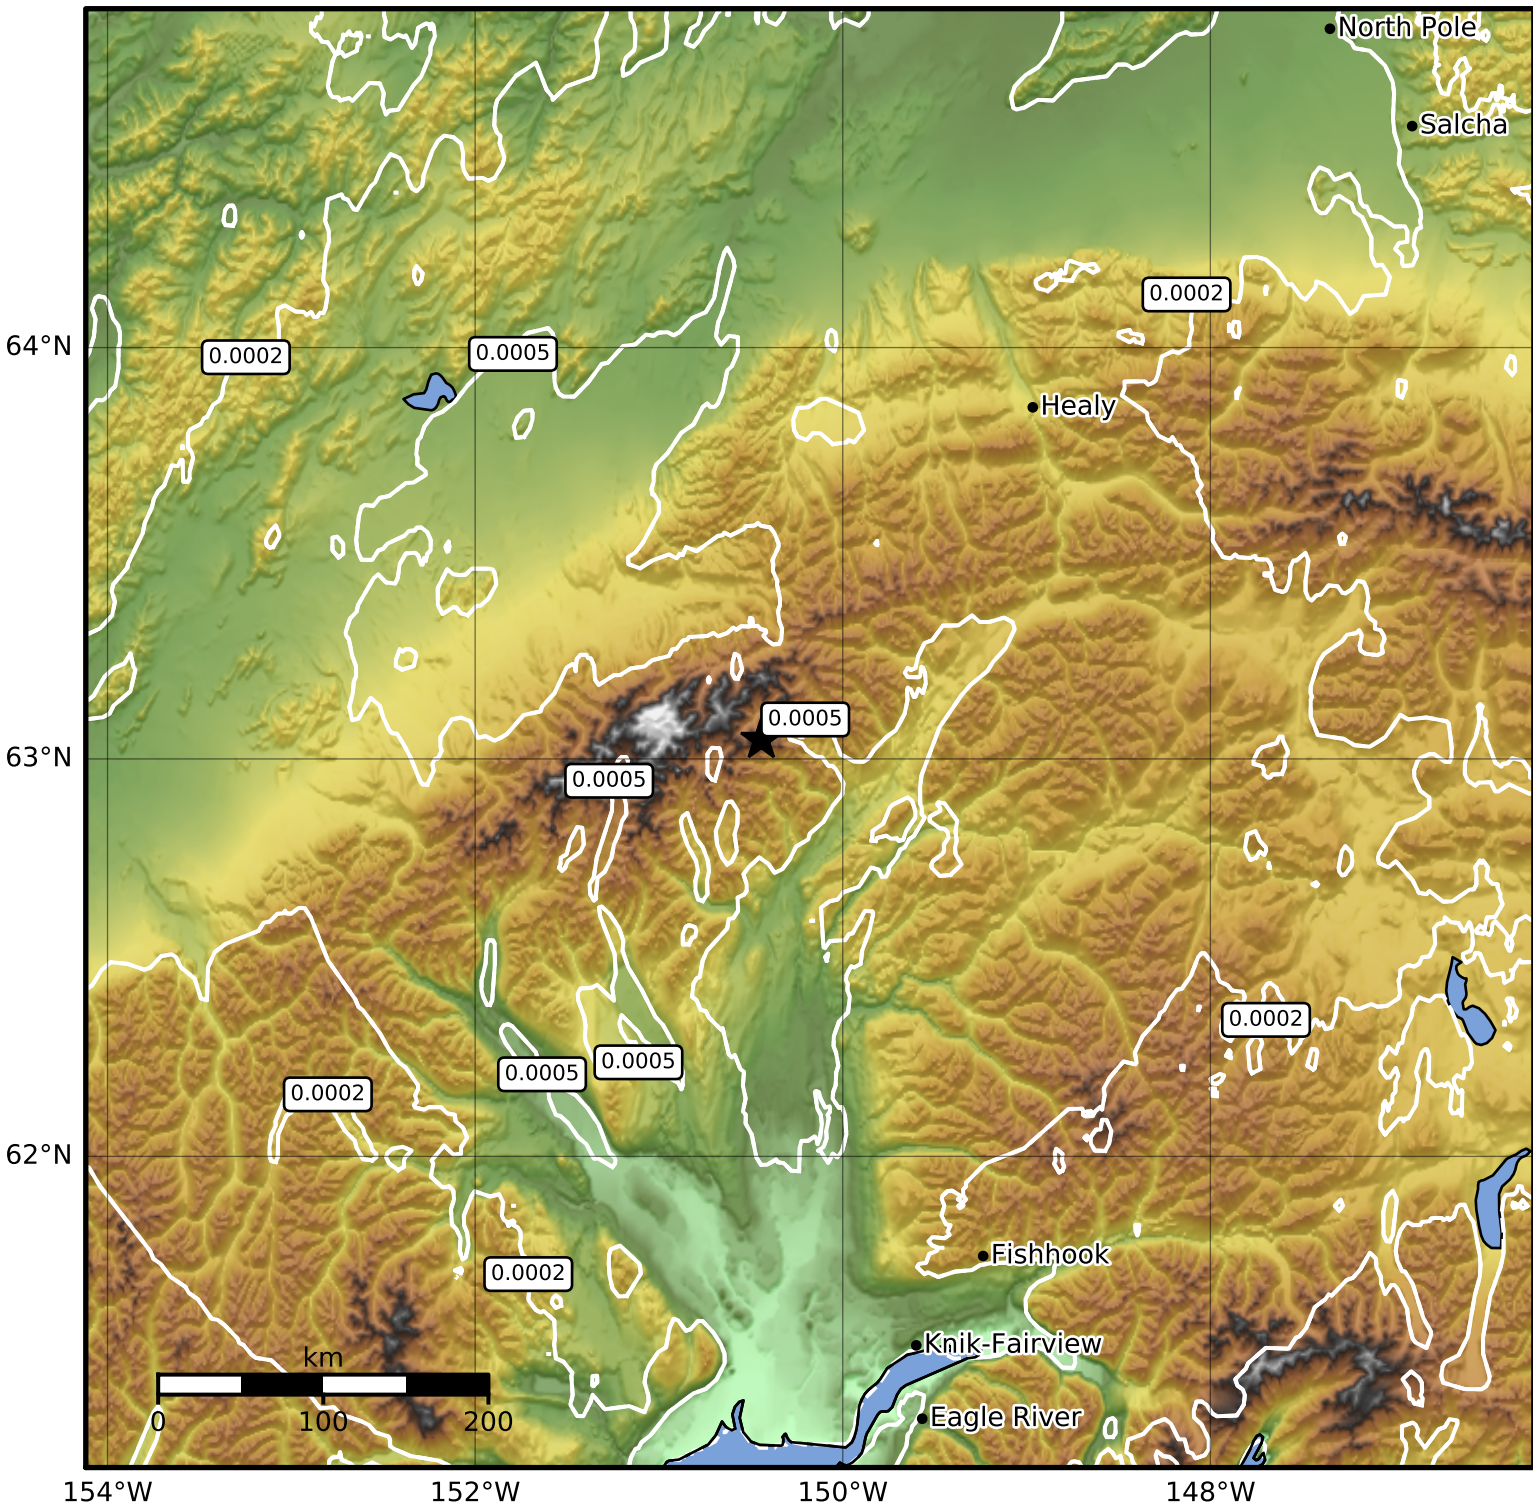

3.0 Second Peak Spectral Acceleration Map Alaska Earthquake Center  
 ShakeMap: 59 km (37 miles) SSE of Kantishna  
 Apr 06, 2023 14:20:29 UTC M3.6 N63.05 W150.44 Depth: 100.2km ID:ak0234f01qd2

Scale based on Worden et al. (2012)

Version 1: Processed 2023-04-06T14:38:08Z

△ Seismic Instrument ○ Reported Intensity

★ Epicenter