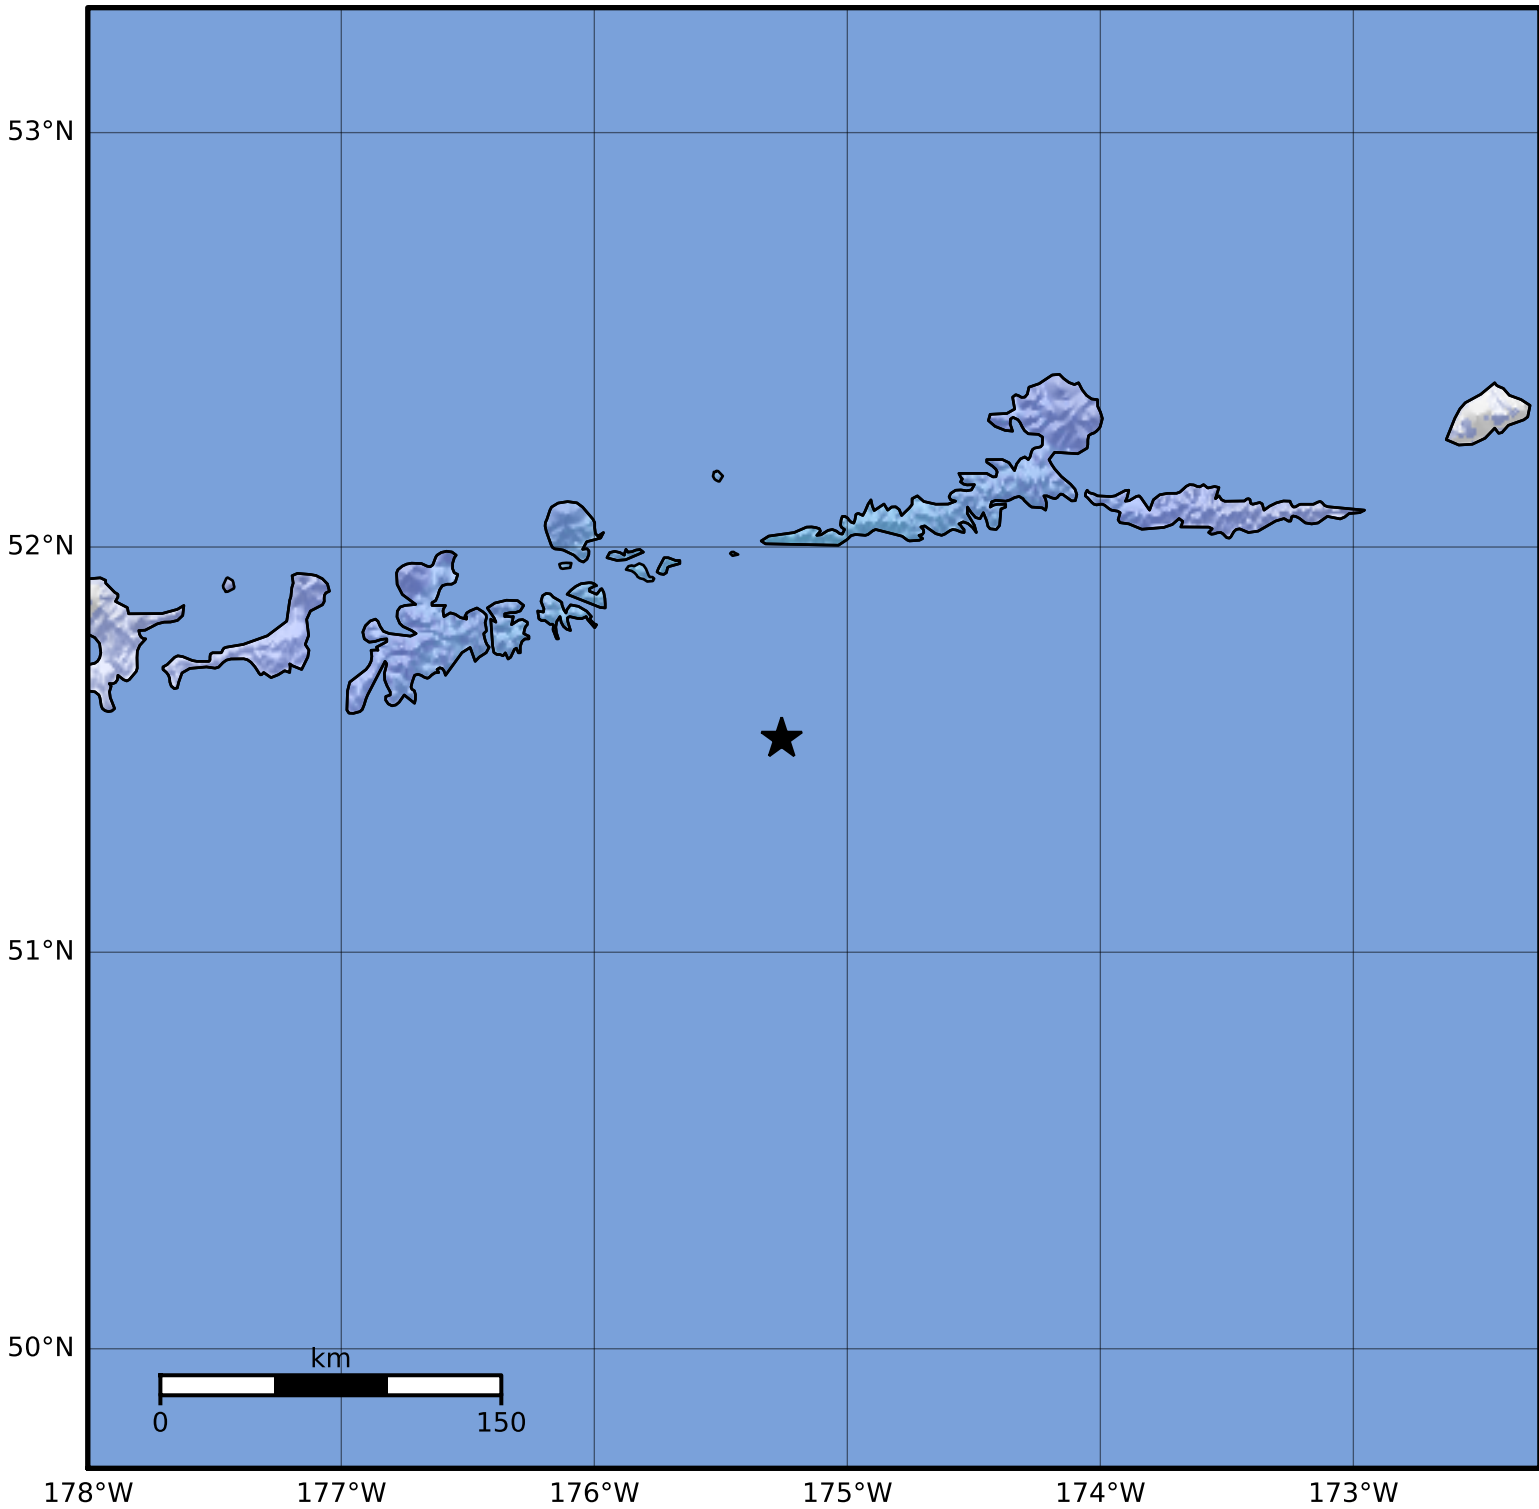

Macroseismic Intensity Map Alaska Earthquake Center  
 ShakeMap: 103 km (64 miles) SW of Atka  
 Apr 08, 2023 07:17:40 UTC M4.8 N51.53 W175.26 Depth: 25.6km ID:ak0234i6xrxv

SHAKING	Not felt	Weak	Light	Moderate	Strong	Very strong	Severe	Violent	Extreme
DAMAGE	None	None	None	Very light	Light	Moderate	Moderate/heavy	Heavy	Very heavy
PGA(%g)	<0.0464	0.297	2.76	6.2	11.5	21.5	40.1	74.7	>139
PGV(cm/s)	<0.0215	0.135	1.41	4.65	9.64	20	41.4	85.8	>178
INTENSITY	<b>I</b>	<b>II-III</b>	<b>IV</b>	<b>V</b>	<b>VI</b>	<b>VII</b>	<b>VIII</b>	<b>IX</b>	<b>X+</b>

Scale based on Worden et al. (2012)

Version 2: Processed 2023-04-08T15:25:29Z

△ Seismic Instrument ○ Reported Intensity

★ Epicenter