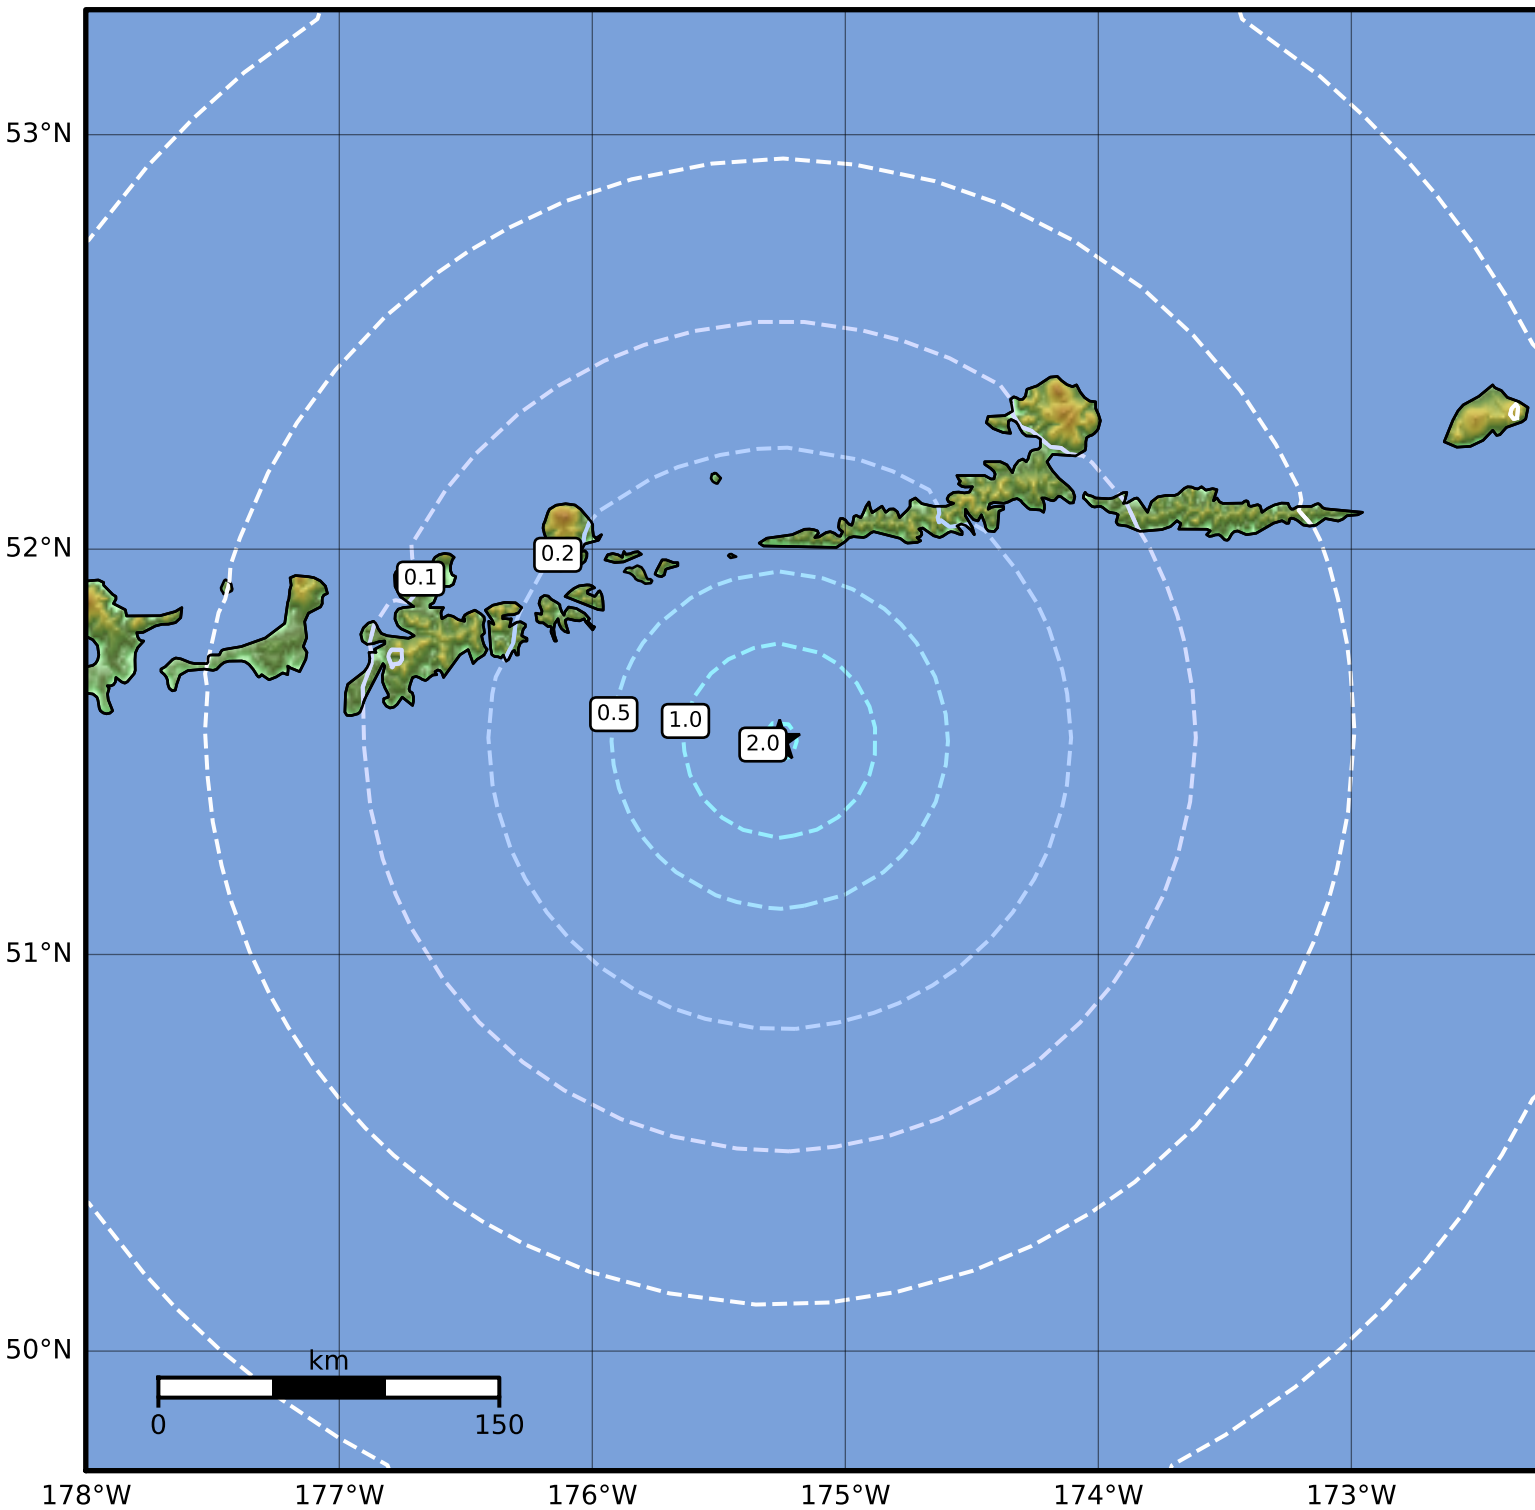

Peak Ground Acceleration Map Alaska Earthquake Center
 ShakeMap: 103 km (64 miles) SW of Atka
 Apr 08, 2023 07:17:40 UTC M4.8 N51.53 W175.26 Depth: 25.6km ID:ak0234i6xrxv

PGA (%g)	0.1	0.2	0.5	1	2	5	10	20	50	100	200
----------	-----	-----	-----	---	---	---	----	----	----	-----	-----

Scale based on Worden et al. (2012)

Version 2: Processed 2023-04-08T15:25:29Z

△ Seismic Instrument ○ Reported Intensity

★ Epicenter