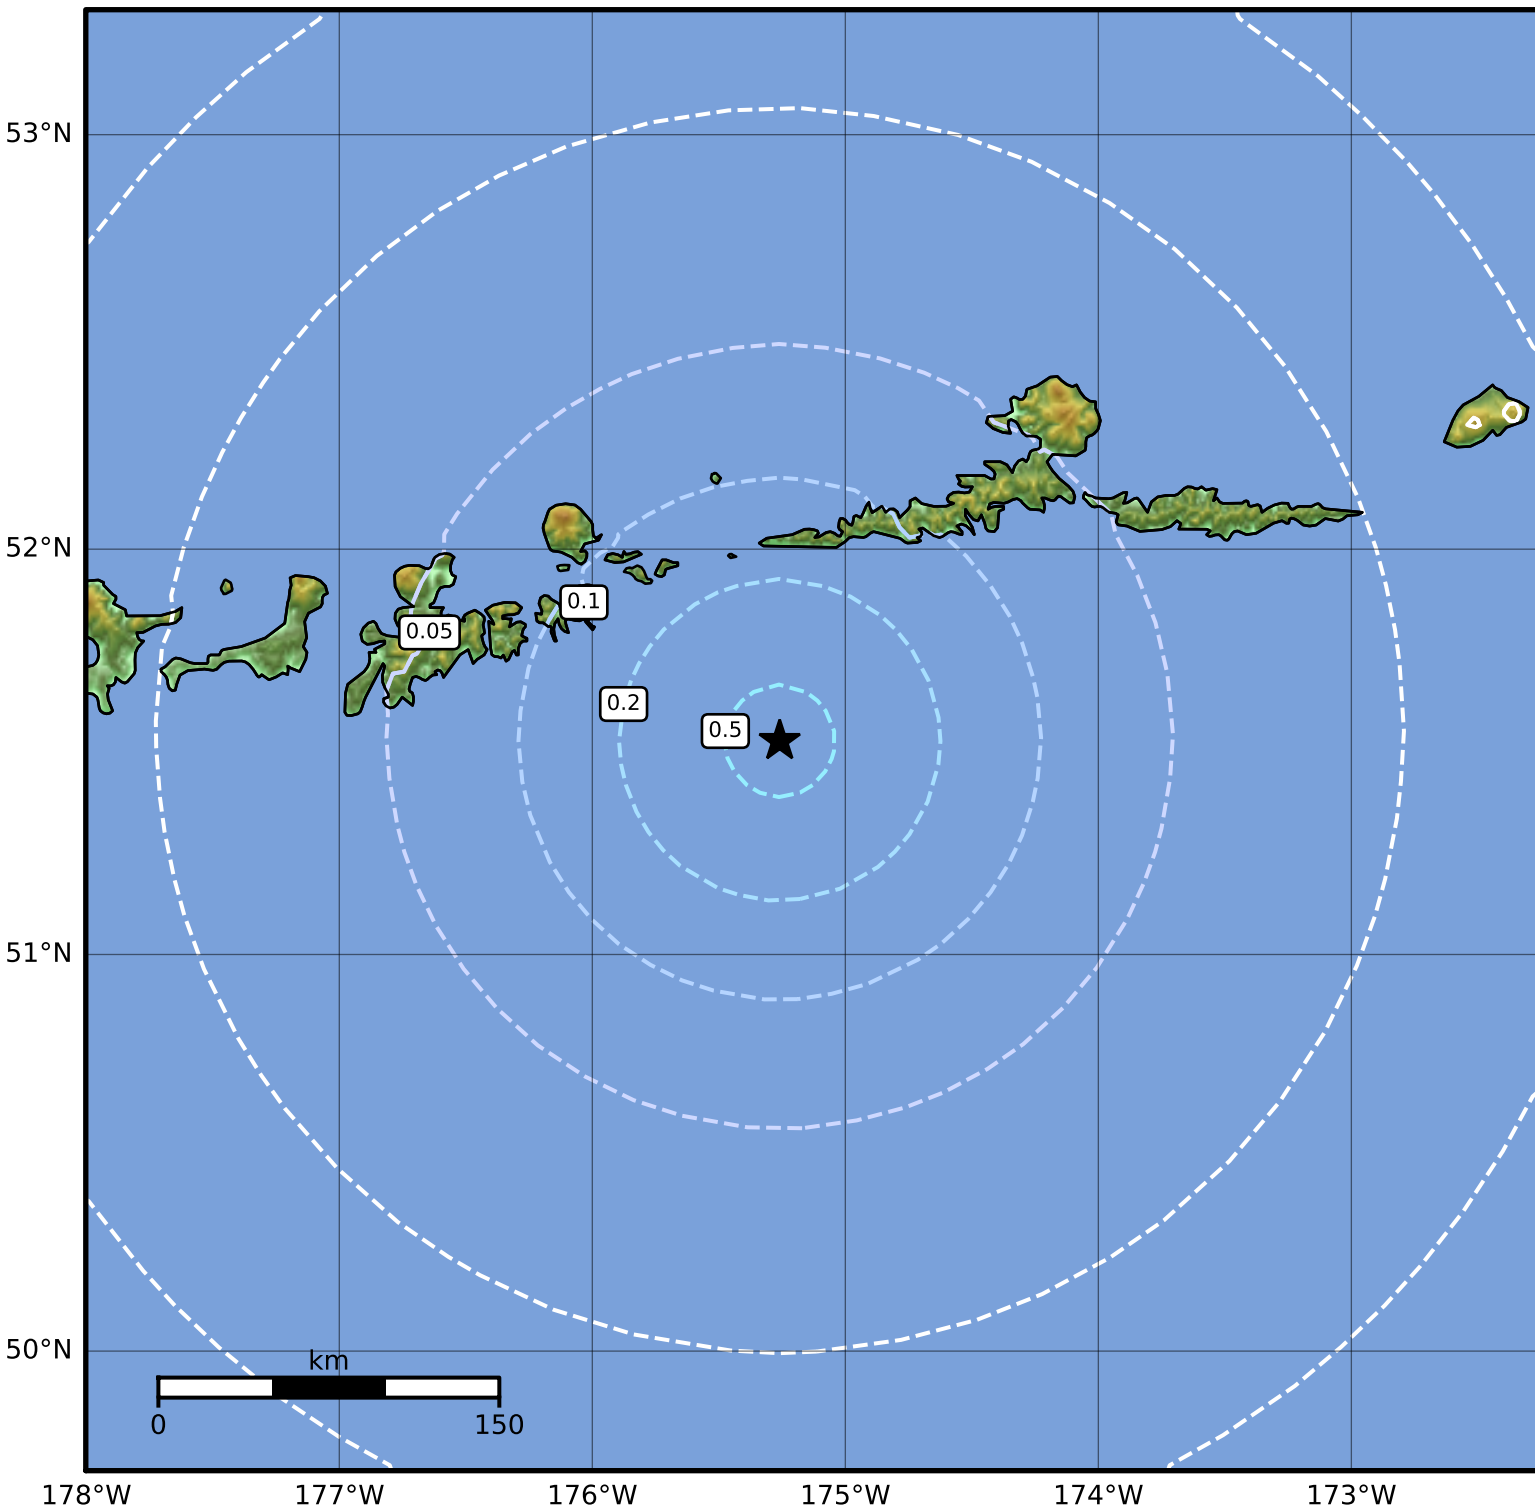

Peak Ground Velocity Map Alaska Earthquake Center
 ShakeMap: 103 km (64 miles) SW of Atka
 Apr 08, 2023 07:17:40 UTC M4.8 N51.53 W175.26 Depth: 25.6km ID:ak0234i6xrxv

Scale based on Worden et al. (2012)

Version 2: Processed 2023-04-08T15:25:29Z

△ Seismic Instrument ○ Reported Intensity

★ Epicenter