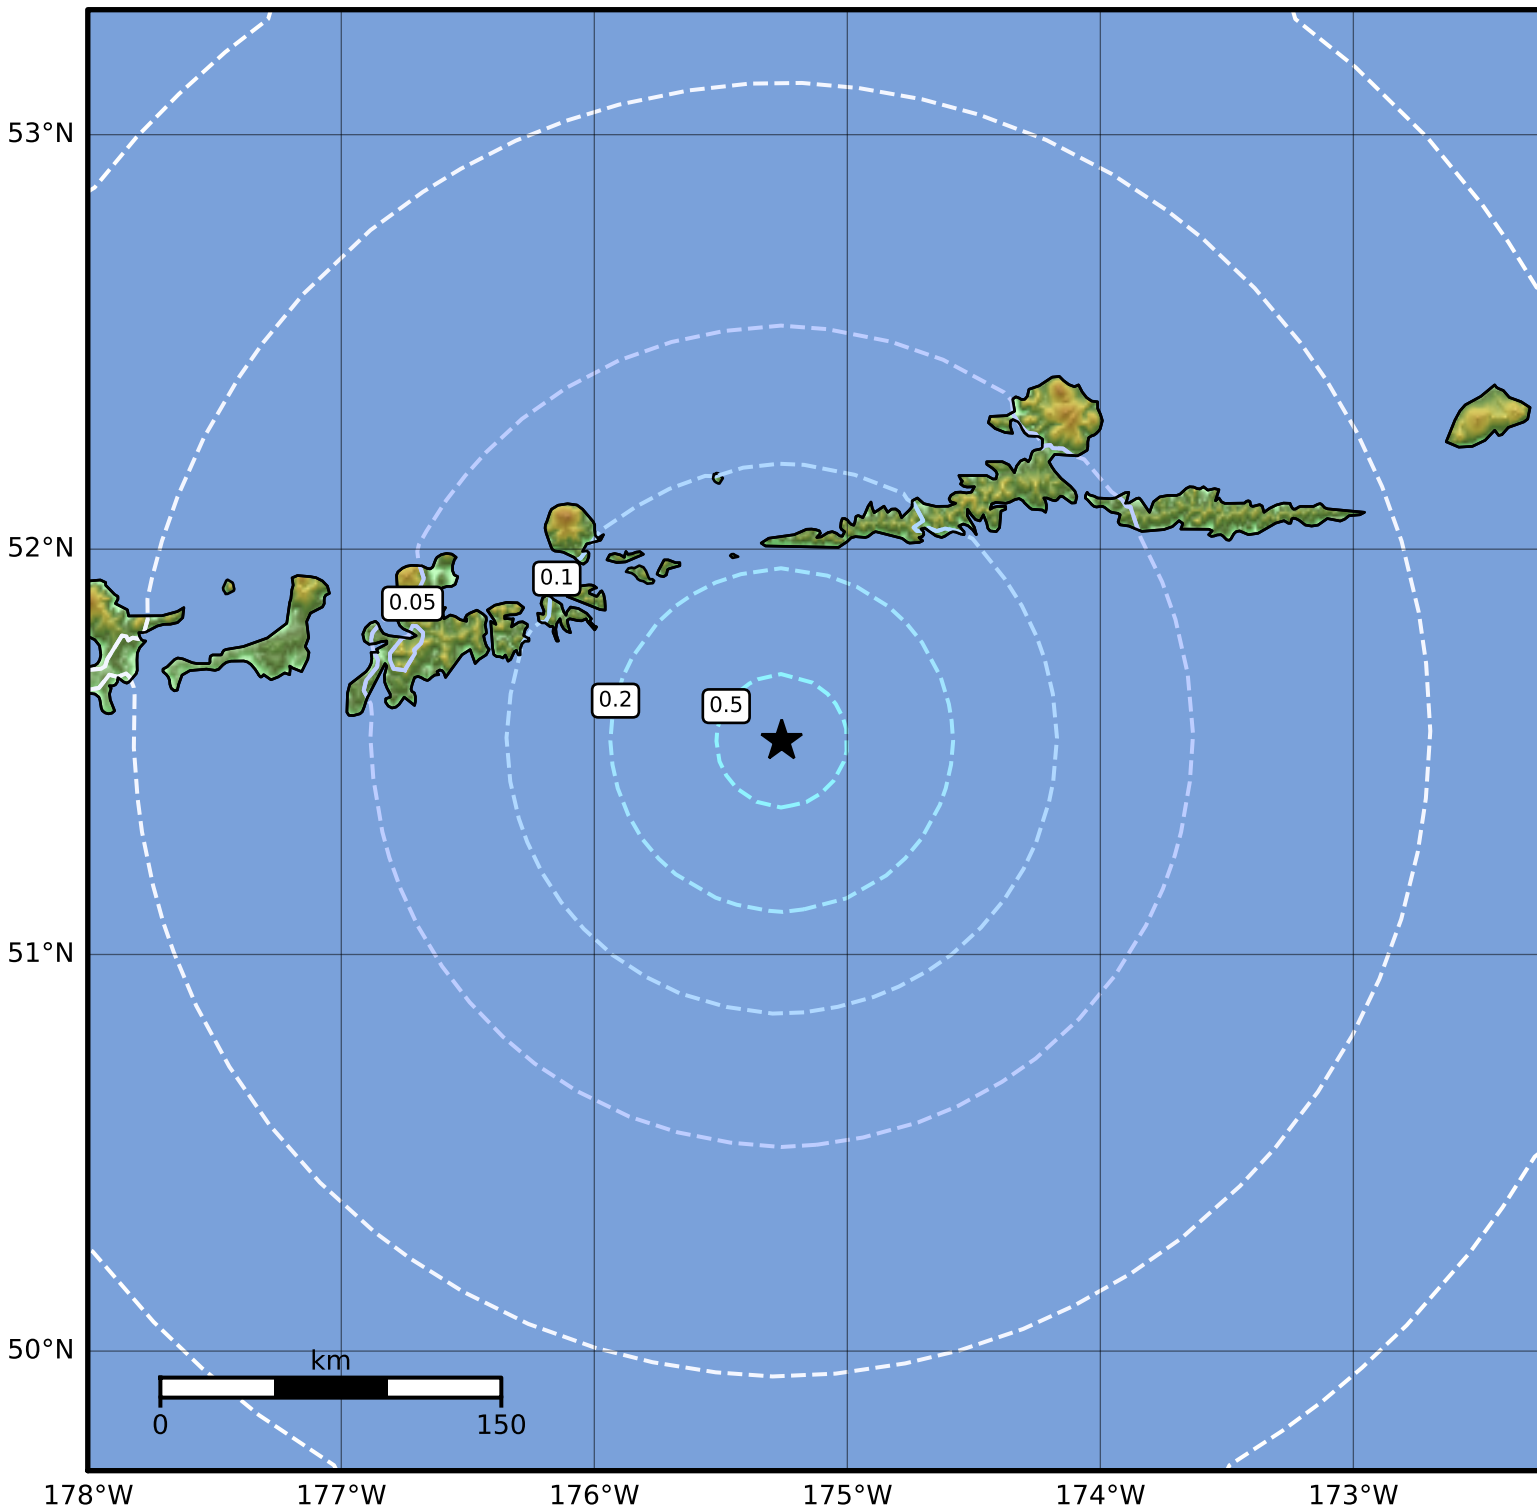

1.0 Second Peak Spectral Acceleration Map Alaska Earthquake Center  
 ShakeMap: 103 km (64 miles) SW of Atka  
 Apr 08, 2023 07:17:40 UTC M4.8 N51.53 W175.26 Depth: 25.6km ID:ak0234i6xrxv

SA(1.0) (%g)	0.1	0.2	0.5	1	2	5	10	20	50	100	200
--------------	-----	-----	-----	---	---	---	----	----	----	-----	-----

Scale based on Worden et al. (2012)

Version 2: Processed 2023-04-08T15:25:29Z

△ Seismic Instrument ○ Reported Intensity

★ Epicenter