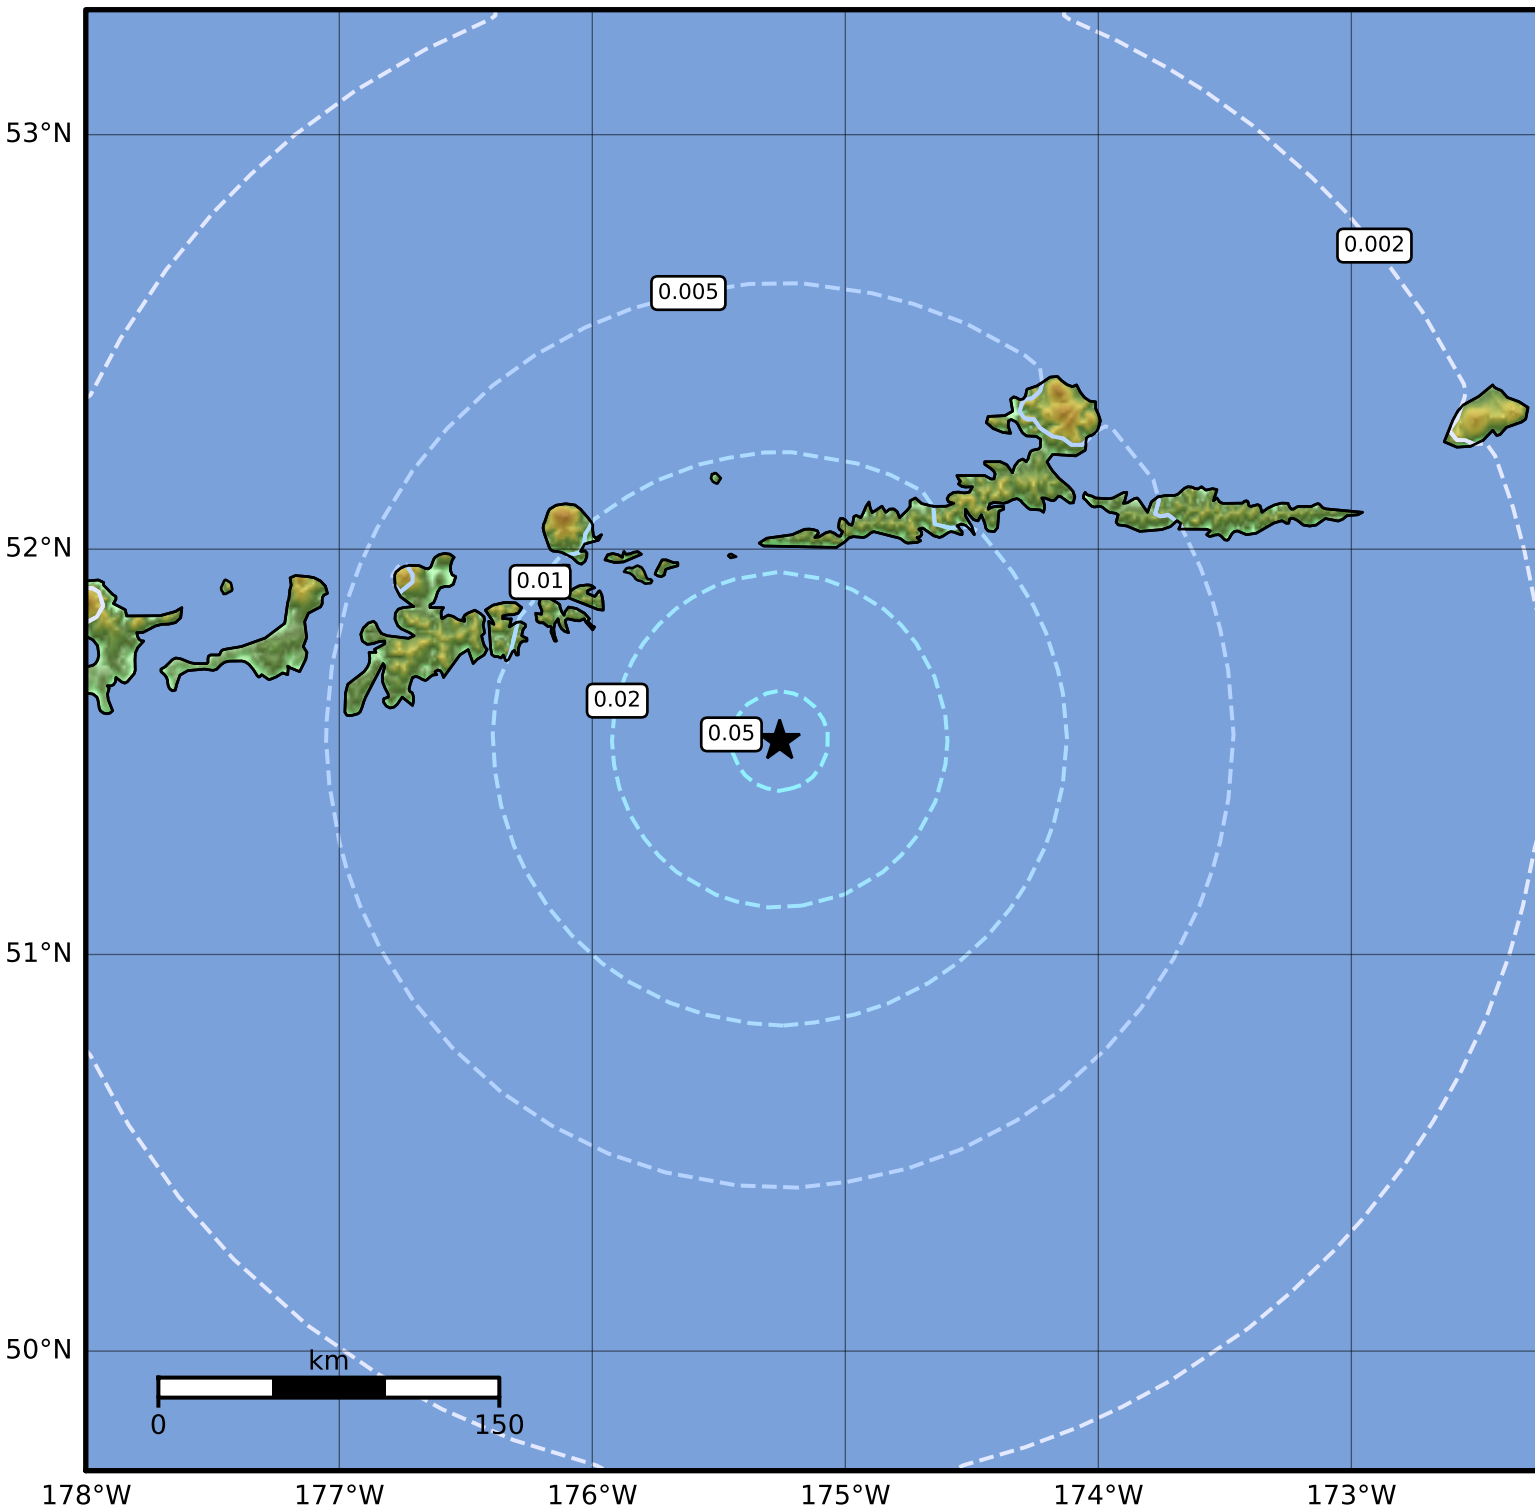

3.0 Second Peak Spectral Acceleration Map Alaska Earthquake Center
 ShakeMap: 103 km (64 miles) SW of Atka
 Apr 08, 2023 07:17:40 UTC M4.8 N51.53 W175.26 Depth: 25.6km ID:ak0234i6xrxv

SA(3.0) (%g)	0.1	0.2	0.5	1	2	5	10	20	50

Scale based on Worden et al. (2012)

Version 2: Processed 2023-04-08T15:25:29Z

△ Seismic Instrument ○ Reported Intensity

★ Epicenter