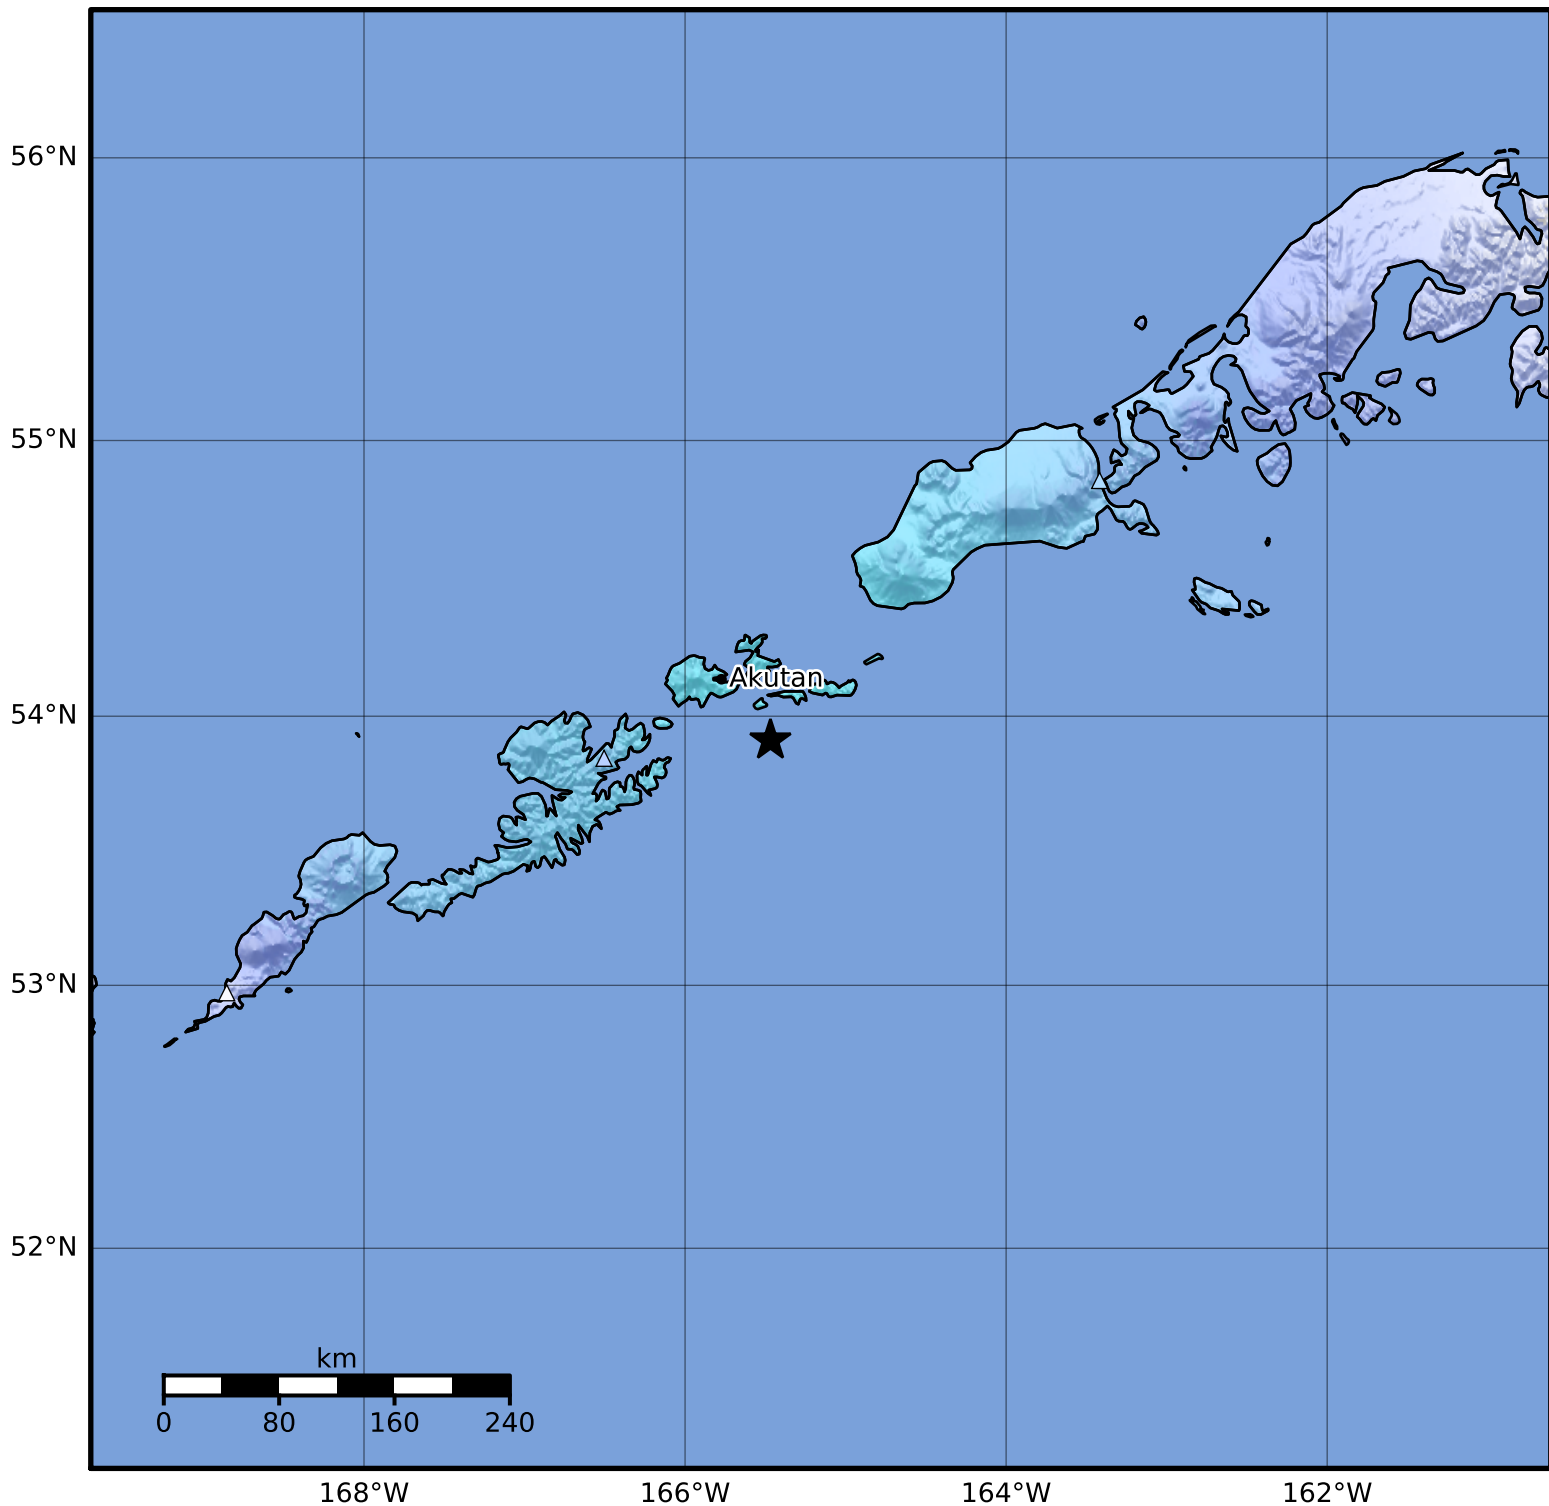

Macroseismic Intensity Map Alaska Earthquake Center
 ShakeMap: 32 km (20 miles) SE of Akutan
 Apr 08, 2023 20:25:11 UTC M5.1 N53.91 W165.47 Depth: 65.5km ID:ak0234ieq2ax

SHAKING	Not felt	Weak	Light	Moderate	Strong	Very strong	Severe	Violent	Extreme
DAMAGE	None	None	None	Very light	Light	Moderate	Moderate/heavy	Heavy	Very heavy
PGA(%g)	<0.0464	0.297	2.76	6.2	11.5	21.5	40.1	74.7	>139
PGV(cm/s)	<0.0215	0.135	1.41	4.65	9.64	20	41.4	85.8	>178
INTENSITY	I	II-III	IV	V	VI	VII	VIII	IX	X+

Scale based on Worden et al. (2012)

Version 1: Processed 2023-04-14T22:02:57Z

△ Seismic Instrument ○ Reported Intensity

★ Epicenter