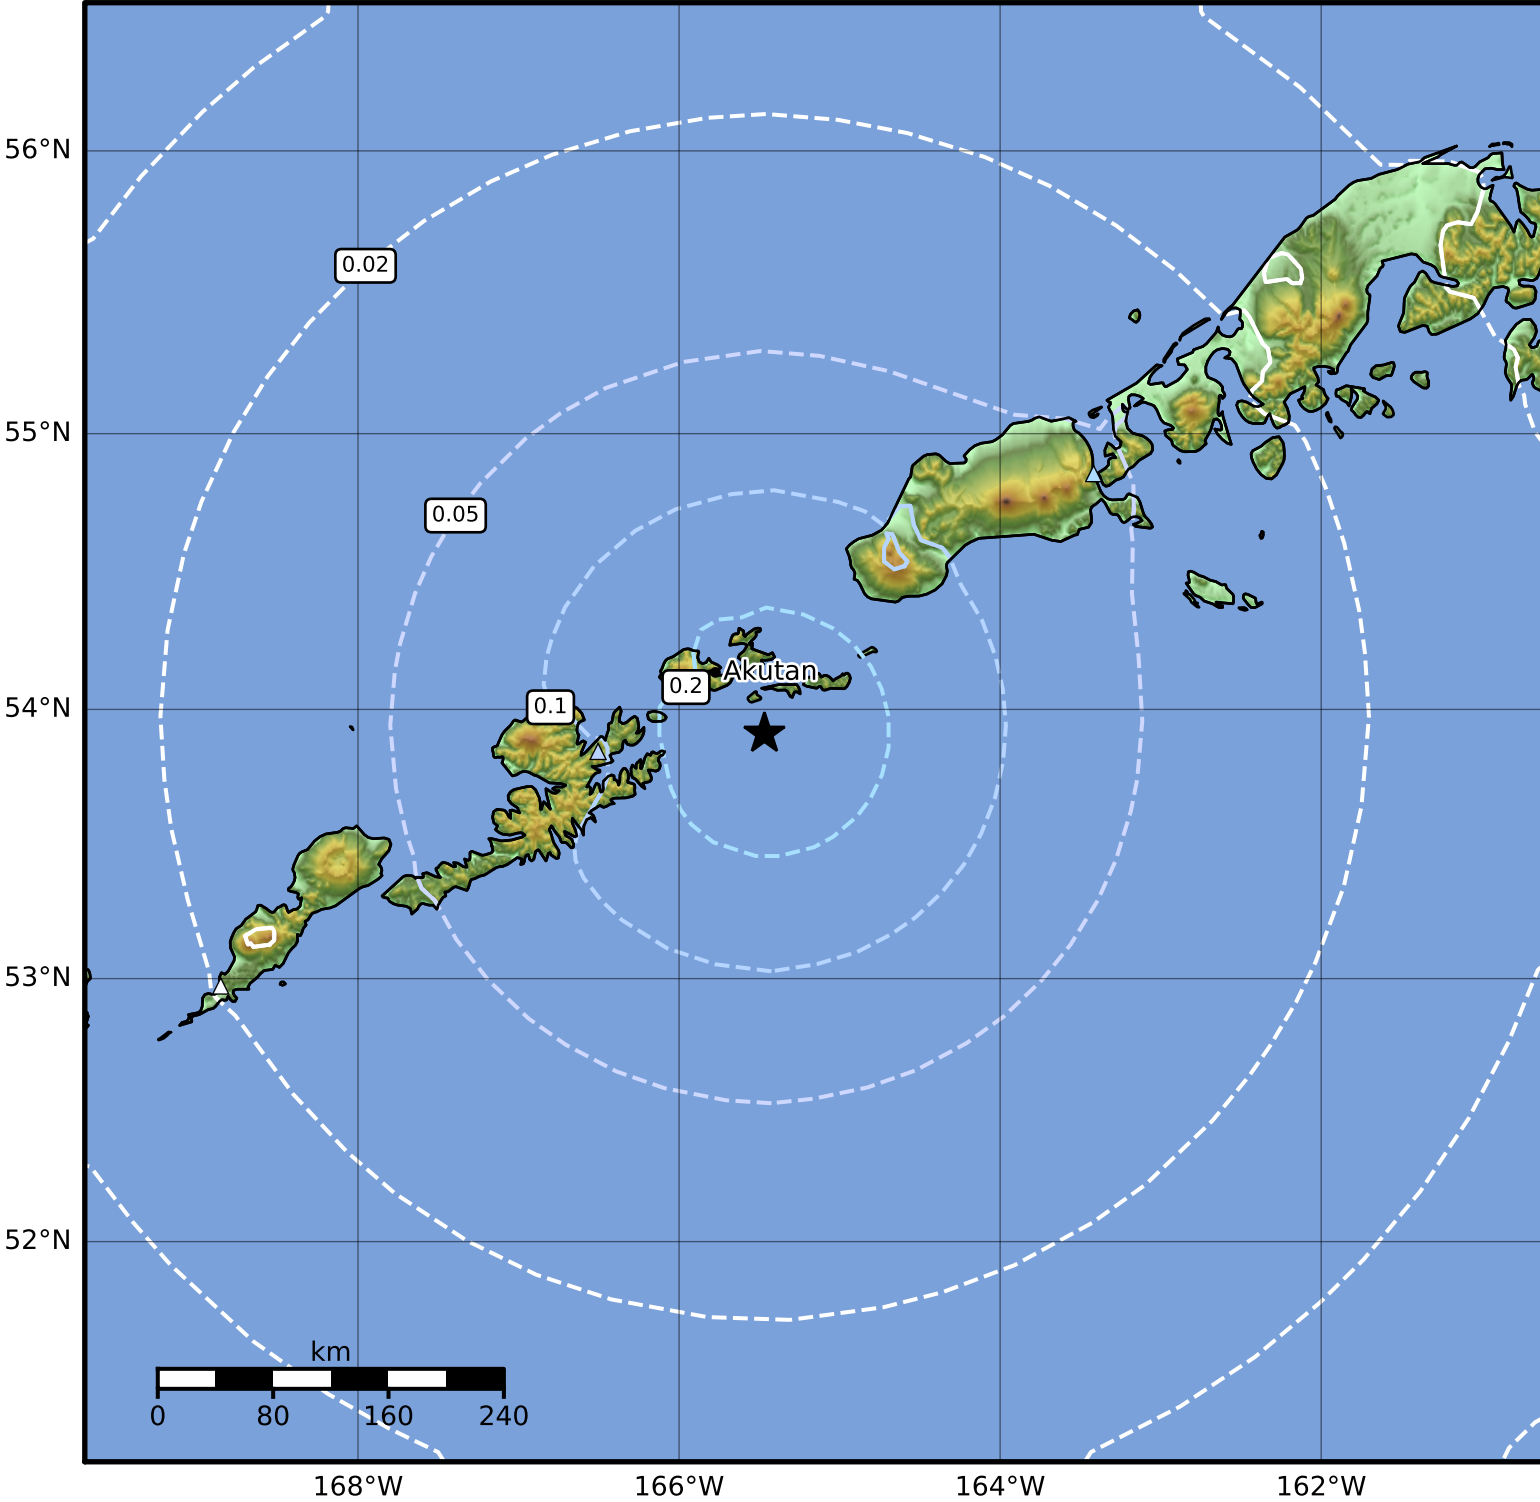

Peak Ground Velocity Map Alaska Earthquake Center  
ShakeMap: 32 km (20 miles) SE of Akutan  
Apr 08, 2023 20:25:11 UTC M5.1 N53.91 W165.47 Depth: 65.5km ID:ak0234ieq2ax

PGV (cm/s)	0.1	0.2	0.5	1	2	5	10	20	50	100	200
------------	-----	-----	-----	---	---	---	----	----	----	-----	-----

Scale based on Worden et al. (2012)

△ Seismic Instrument ○ Reported Intensity

★ Epicenter

Version 1: Processed 2023-04-14T22:02:57Z