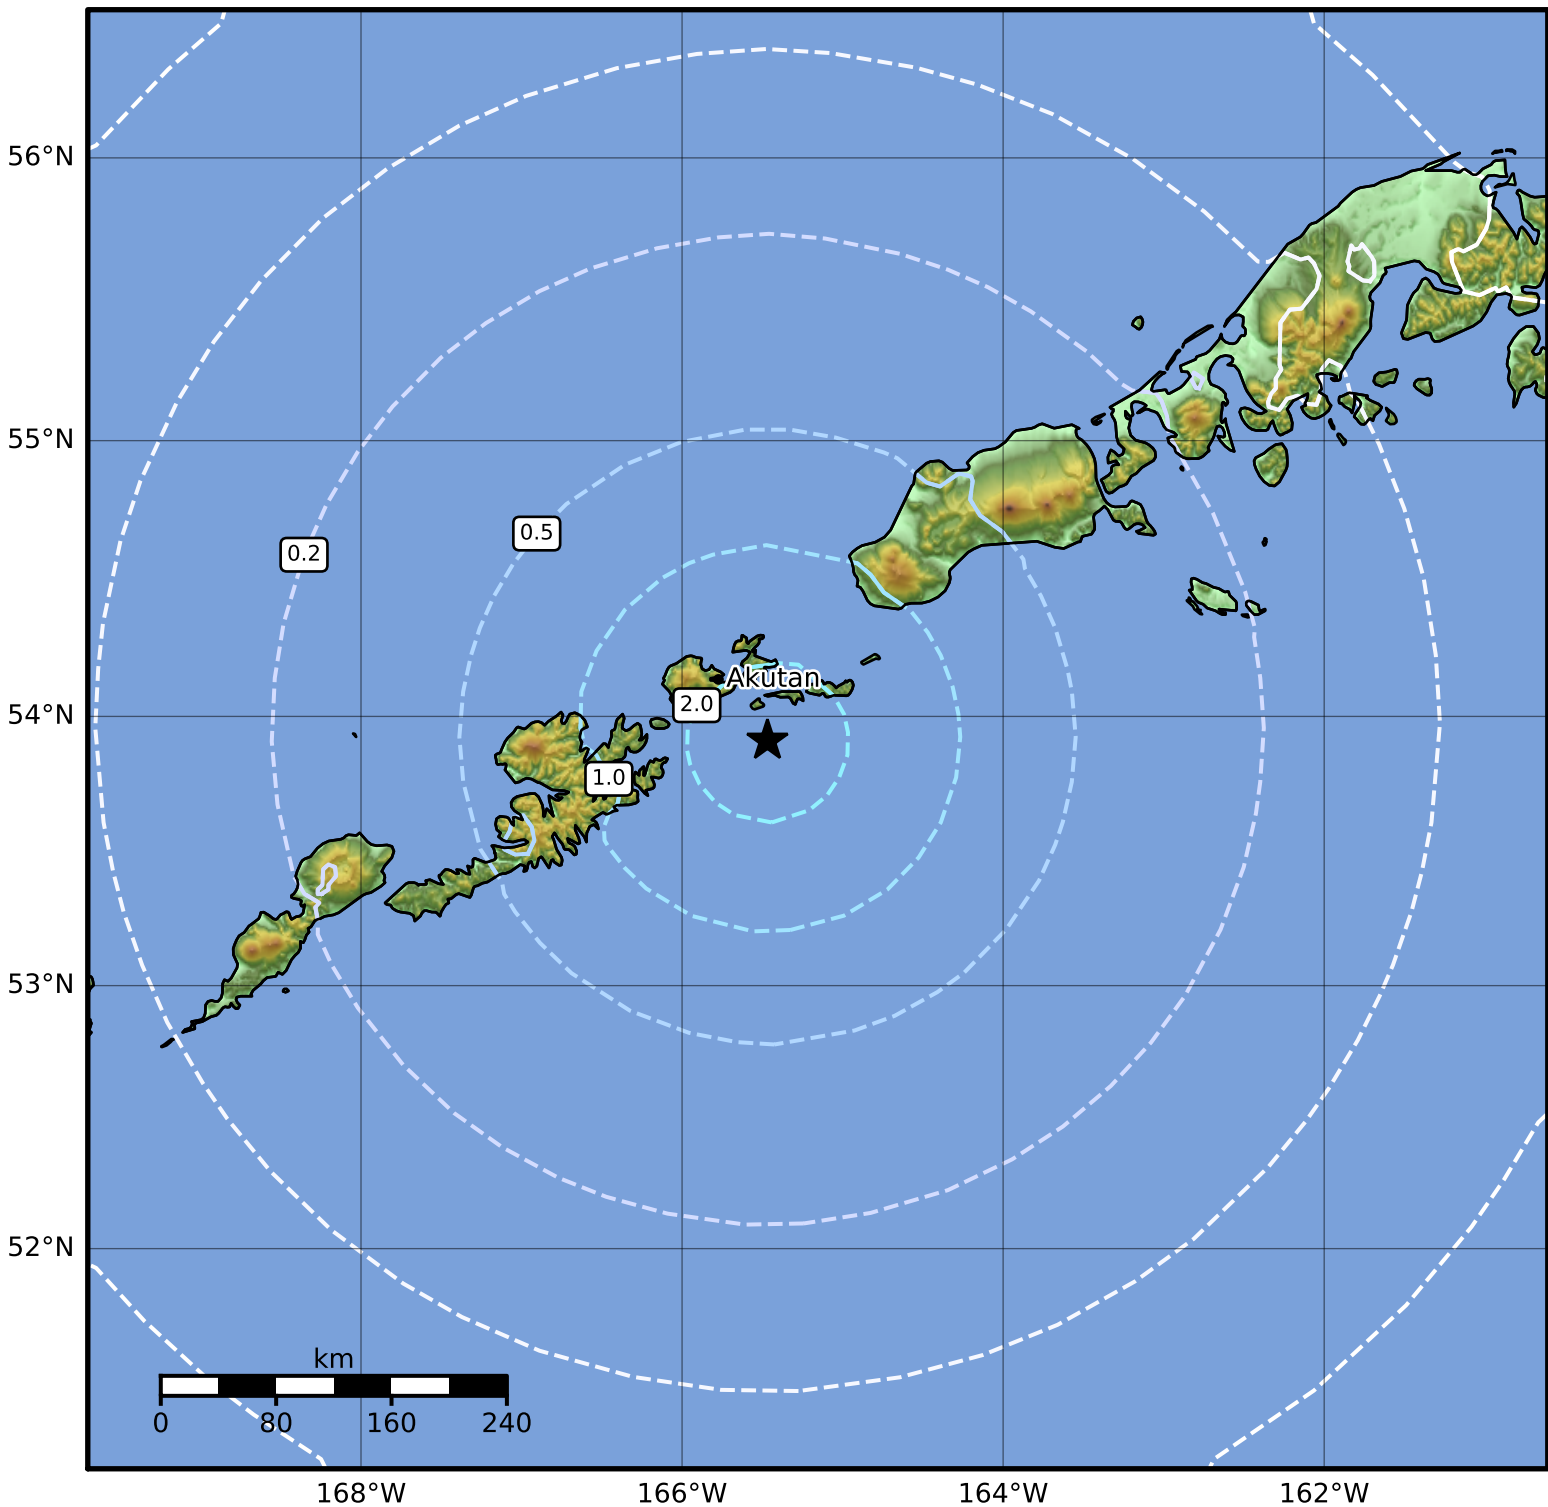

0.3 Second Peak Spectral Acceleration Map Alaska Earthquake Center  
 ShakeMap: 32 km (20 miles) SE of Akutan  
 Apr 08, 2023 20:25:11 UTC M5.1 N53.91 W165.47 Depth: 65.5km ID:ak0234ieq2ax

SA(0.3) (%g)	0.1	0.2	0.5	1	2	5	10	20	50	100	200
--------------	-----	-----	-----	---	---	---	----	----	----	-----	-----

Scale based on Worden et al. (2012)

Version 1: Processed 2023-04-14T22:02:57Z

△ Seismic Instrument   ○ Reported Intensity

★ Epicenter