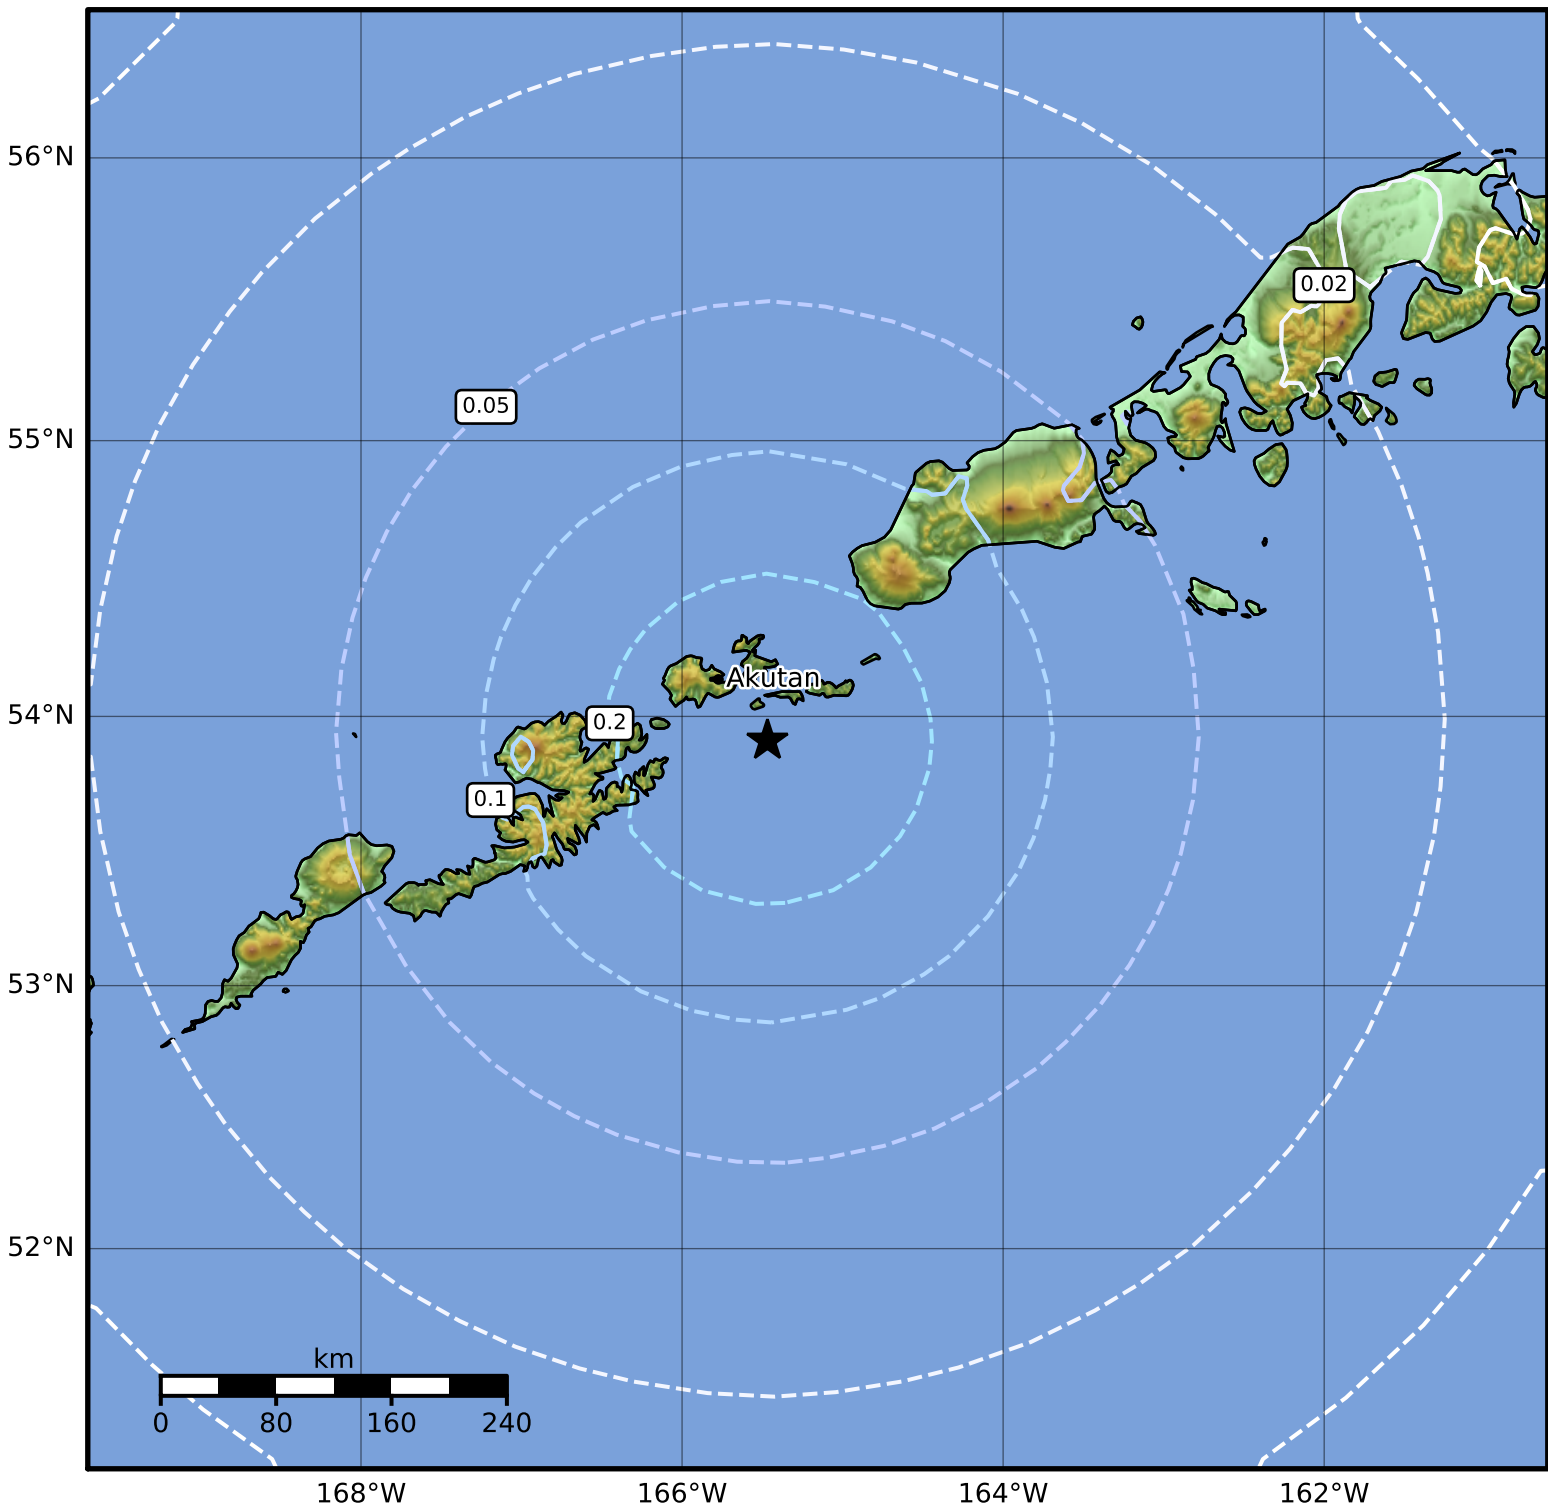

1.0 Second Peak Spectral Acceleration Map Alaska Earthquake Center
 ShakeMap: 32 km (20 miles) SE of Akutan
 Apr 08, 2023 20:25:11 UTC M5.1 N53.91 W165.47 Depth: 65.5km ID:ak0234ieq2ax

SA(1.0) (%g)	0.1	0.2	0.5	1	2	5	10	20	50	100	200
--------------	-----	-----	-----	---	---	---	----	----	----	-----	-----

Scale based on Worden et al. (2012)

Version 1: Processed 2023-04-14T22:02:57Z

△ Seismic Instrument ○ Reported Intensity

★ Epicenter