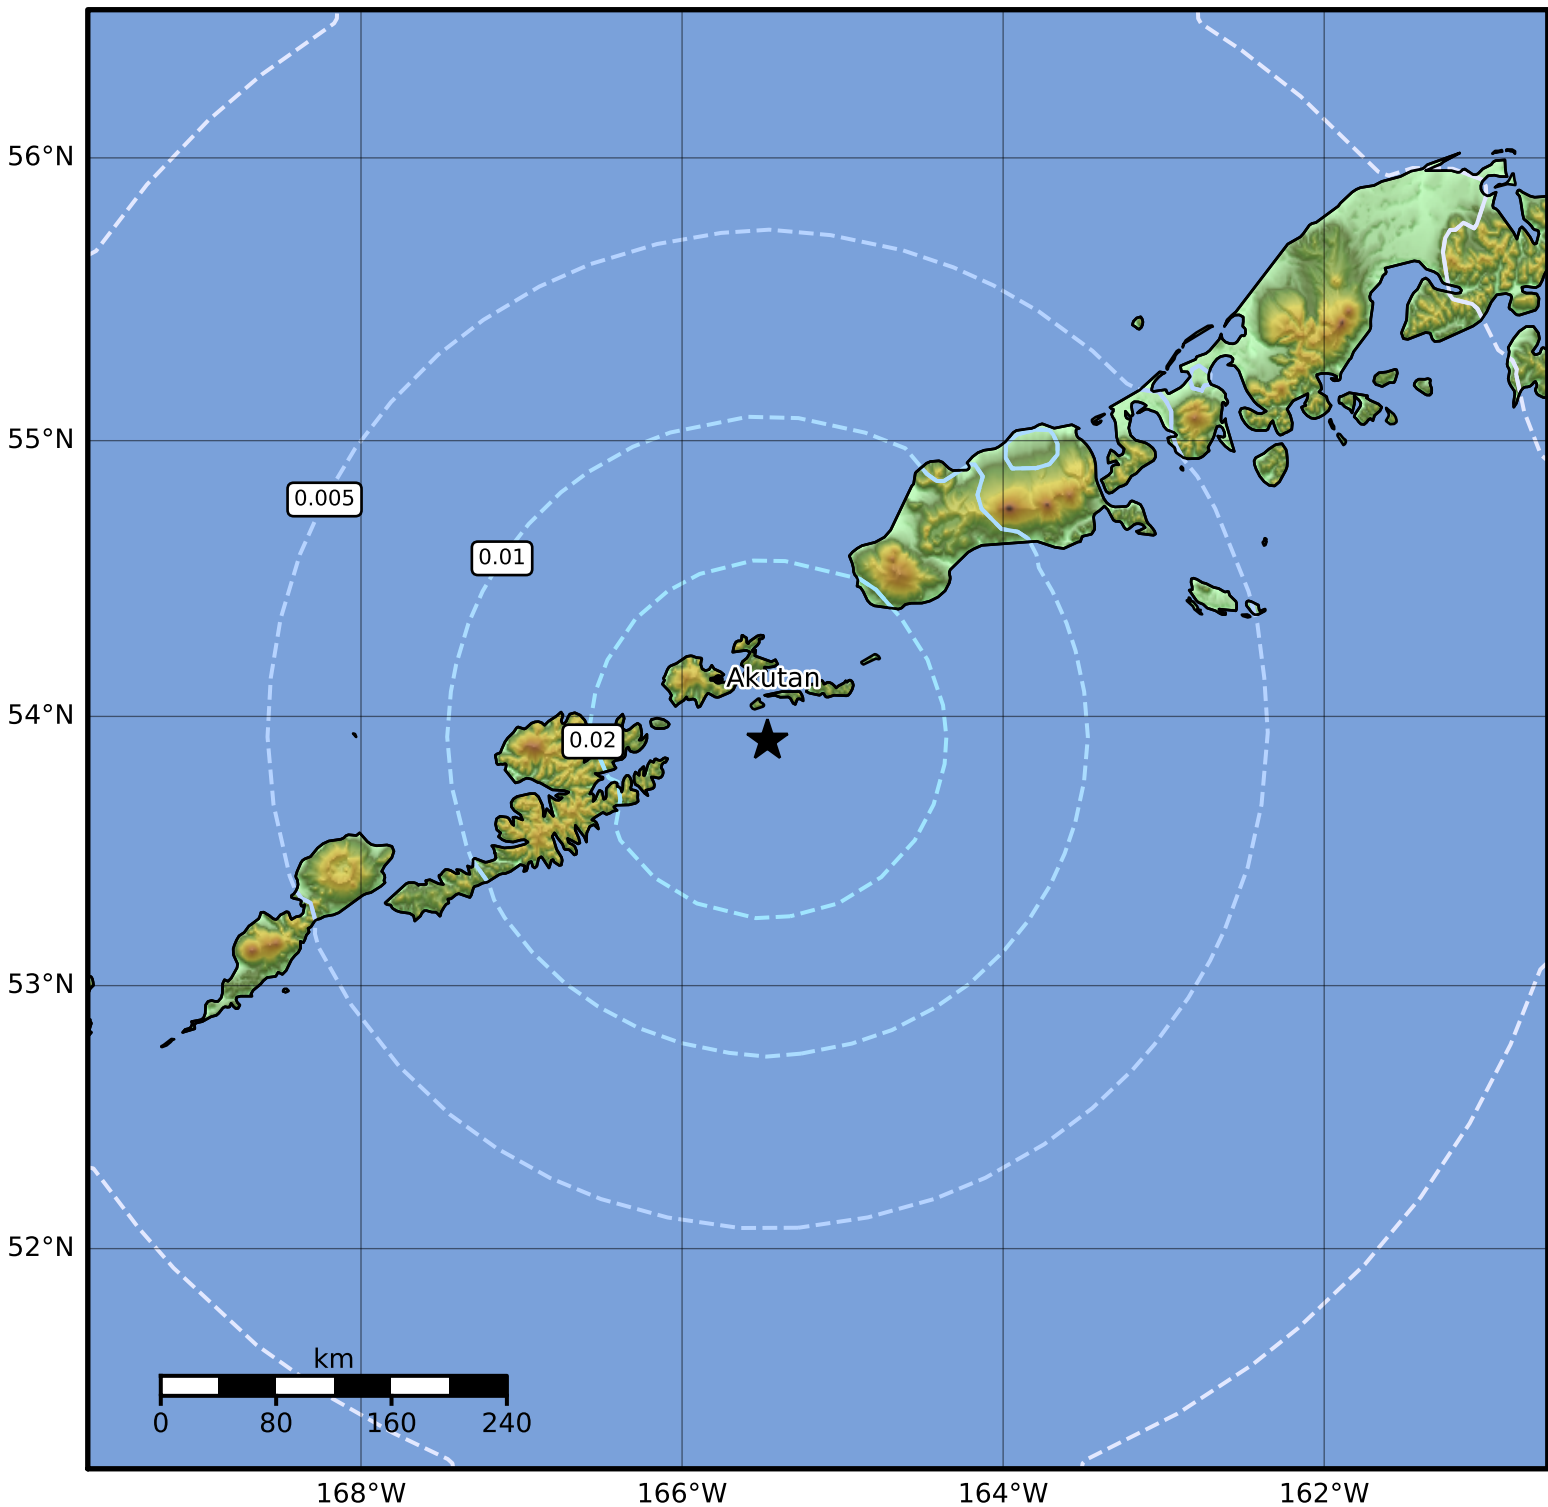

3.0 Second Peak Spectral Acceleration Map Alaska Earthquake Center
ShakeMap: 32 km (20 miles) SE of Akutan
Apr 08, 2023 20:25:11 UTC M5.1 N53.91 W165.47 Depth: 65.5km ID:ak0234ieq2ax

Scale based on Worden et al. (2012)

Version 1: Processed 2023-04-14T22:02:57Z

△ Seismic Instrument ○ Reported Intensity

★ Epicenter