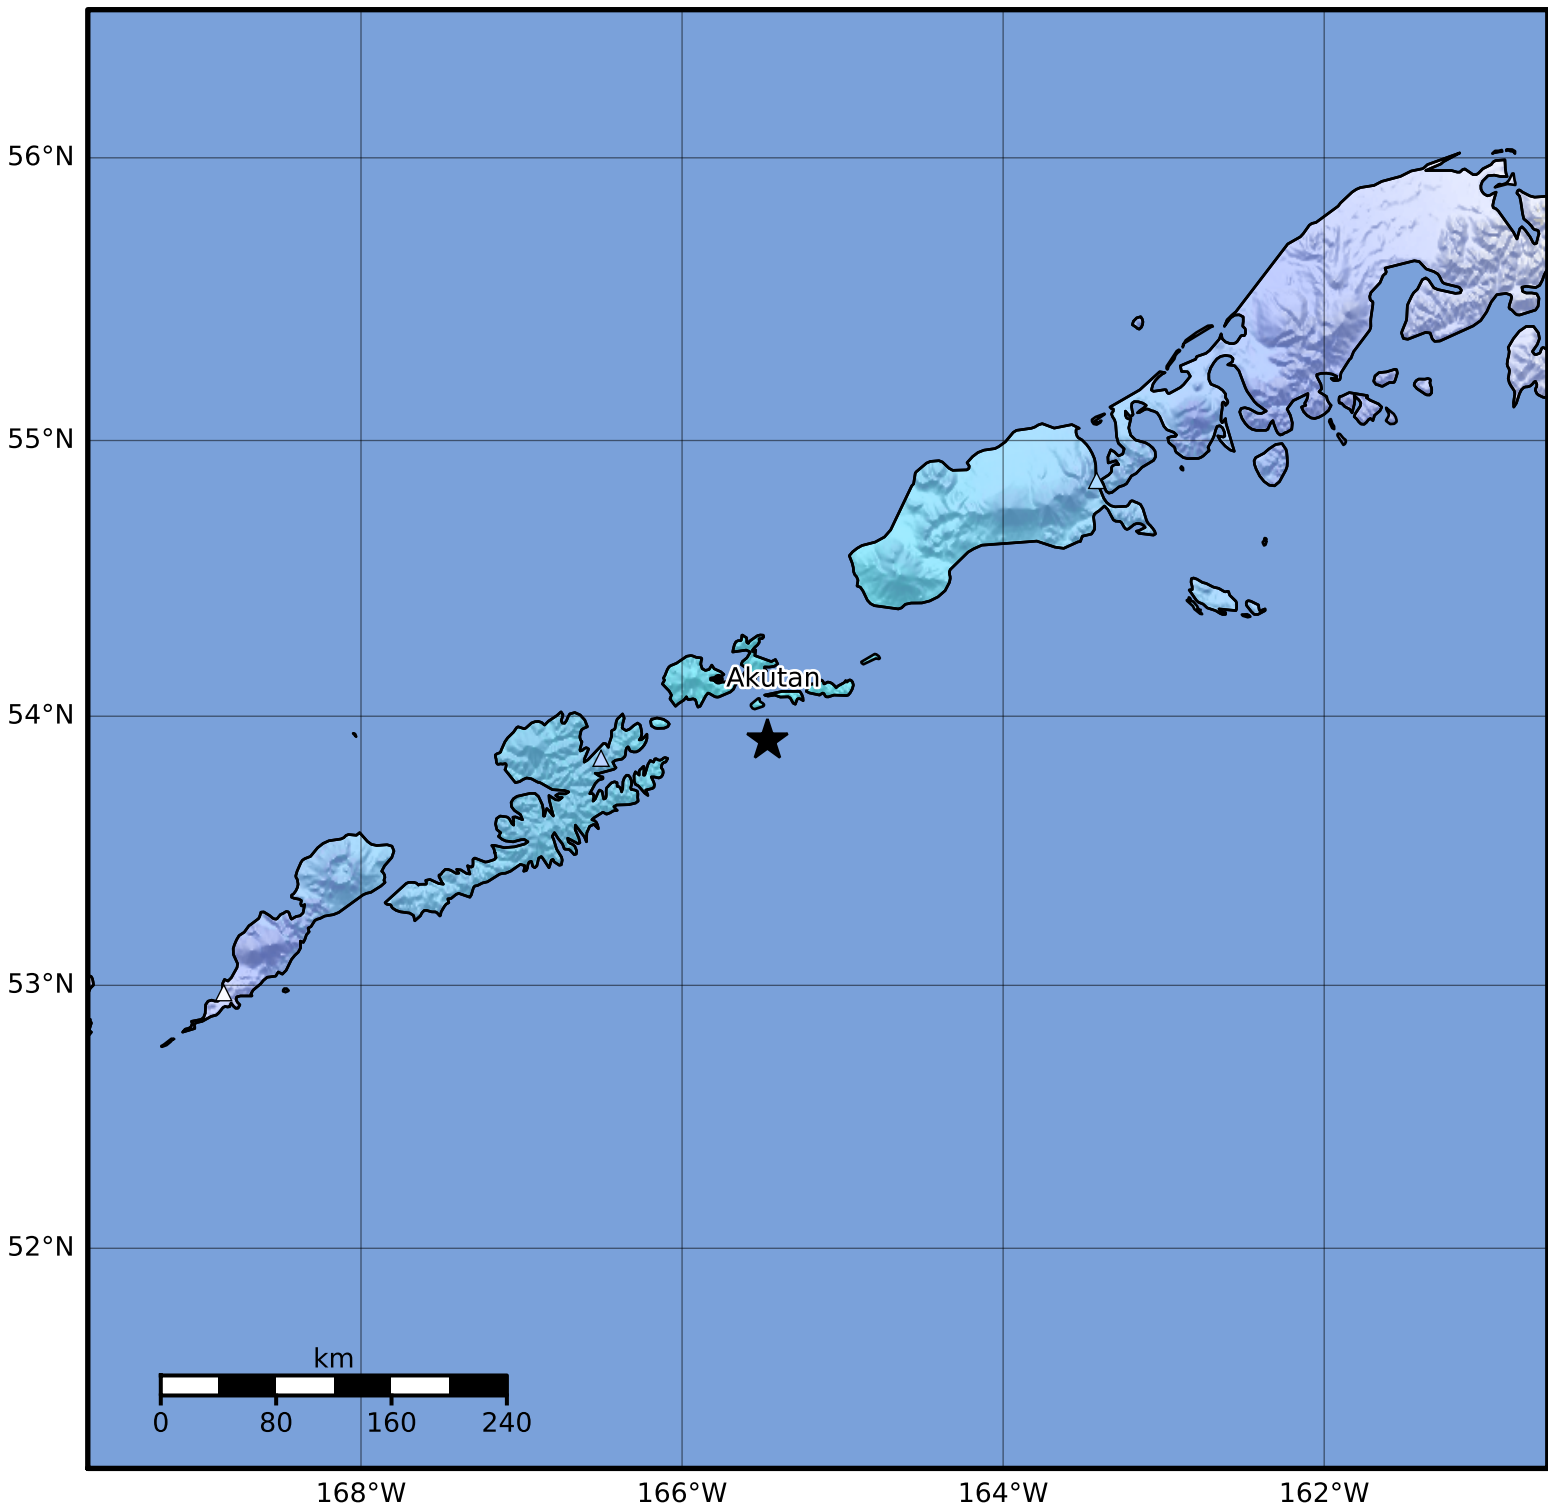

Macroseismic Intensity Map Alaska Earthquake Center  
 ShakeMap: 32 km (20 miles) SE of Akutan  
 Apr 08, 2023 20:25:11 UTC M5.1 N53.91 W165.47 Depth: 65.5km ID:ak0234ieq2ay

SHAKING	Not felt	Weak	Light	Moderate	Strong	Very strong	Severe	Violent	Extreme
DAMAGE	None	None	None	Very light	Light	Moderate	Moderate/heavy	Heavy	Very heavy
PGA(%g)	<0.0464	0.297	2.76	6.2	11.5	21.5	40.1	74.7	>139
PGV(cm/s)	<0.0215	0.135	1.41	4.65	9.64	20	41.4	85.8	>178
INTENSITY	<b>I</b>	<b>II-III</b>	<b>IV</b>	<b>V</b>	<b>VI</b>	<b>VII</b>	<b>VIII</b>	<b>IX</b>	<b>X+</b>

Scale based on Worden et al. (2012)

Version 1: Processed 2023-04-14T22:06:17Z

△ Seismic Instrument ○ Reported Intensity

★ Epicenter