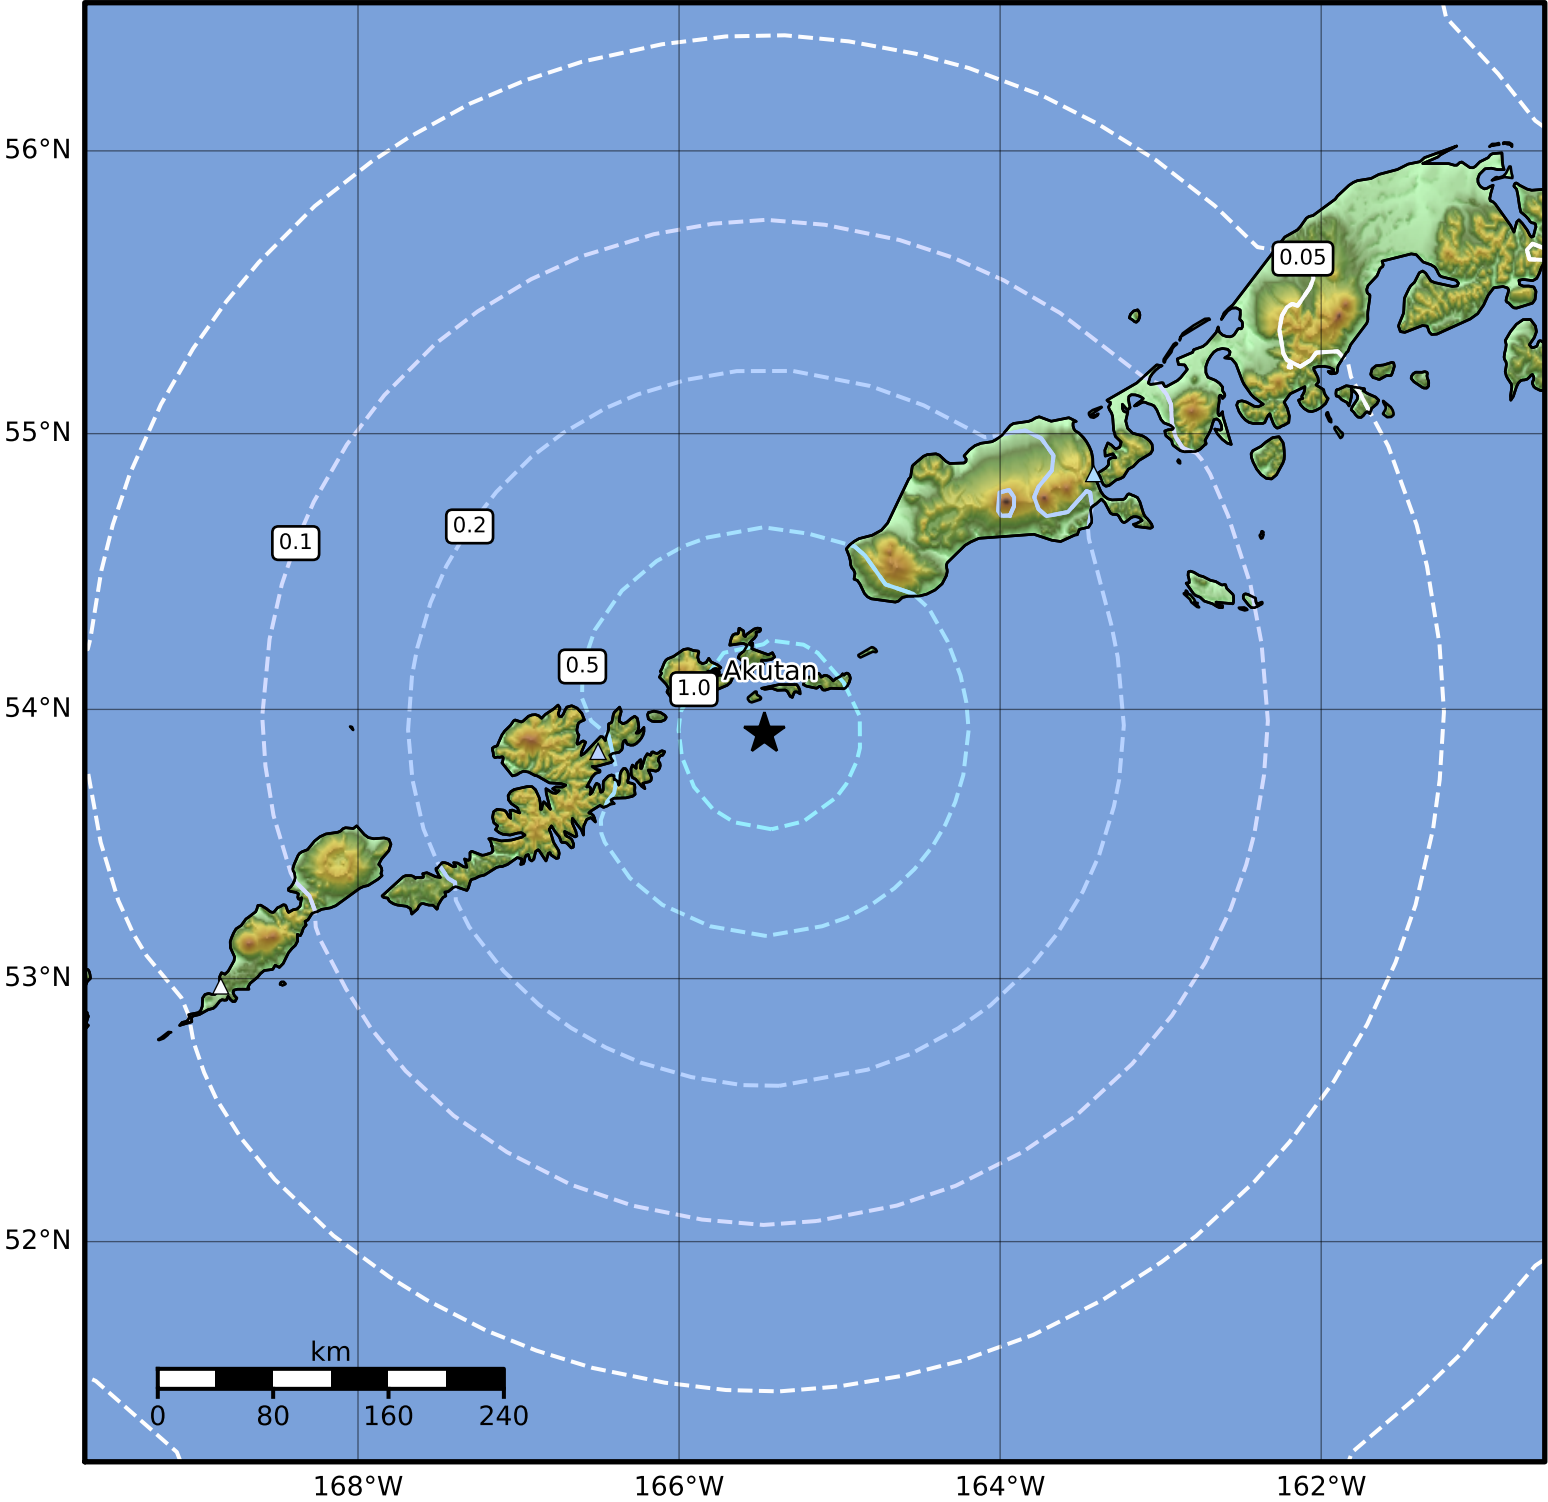

Peak Ground Acceleration Map Alaska Earthquake Center
 ShakeMap: 32 km (20 miles) SE of Akutan
 Apr 08, 2023 20:25:11 UTC M5.1 N53.91 W165.47 Depth: 65.5km ID:ak0234ieq2ay

PGA (%g)	0.1	0.2	0.5	1	2	5	10	20	50	100	200

Scale based on Worden et al. (2012)

Version 1: Processed 2023-04-14T22:06:17Z

△ Seismic Instrument ○ Reported Intensity ★ Epicenter