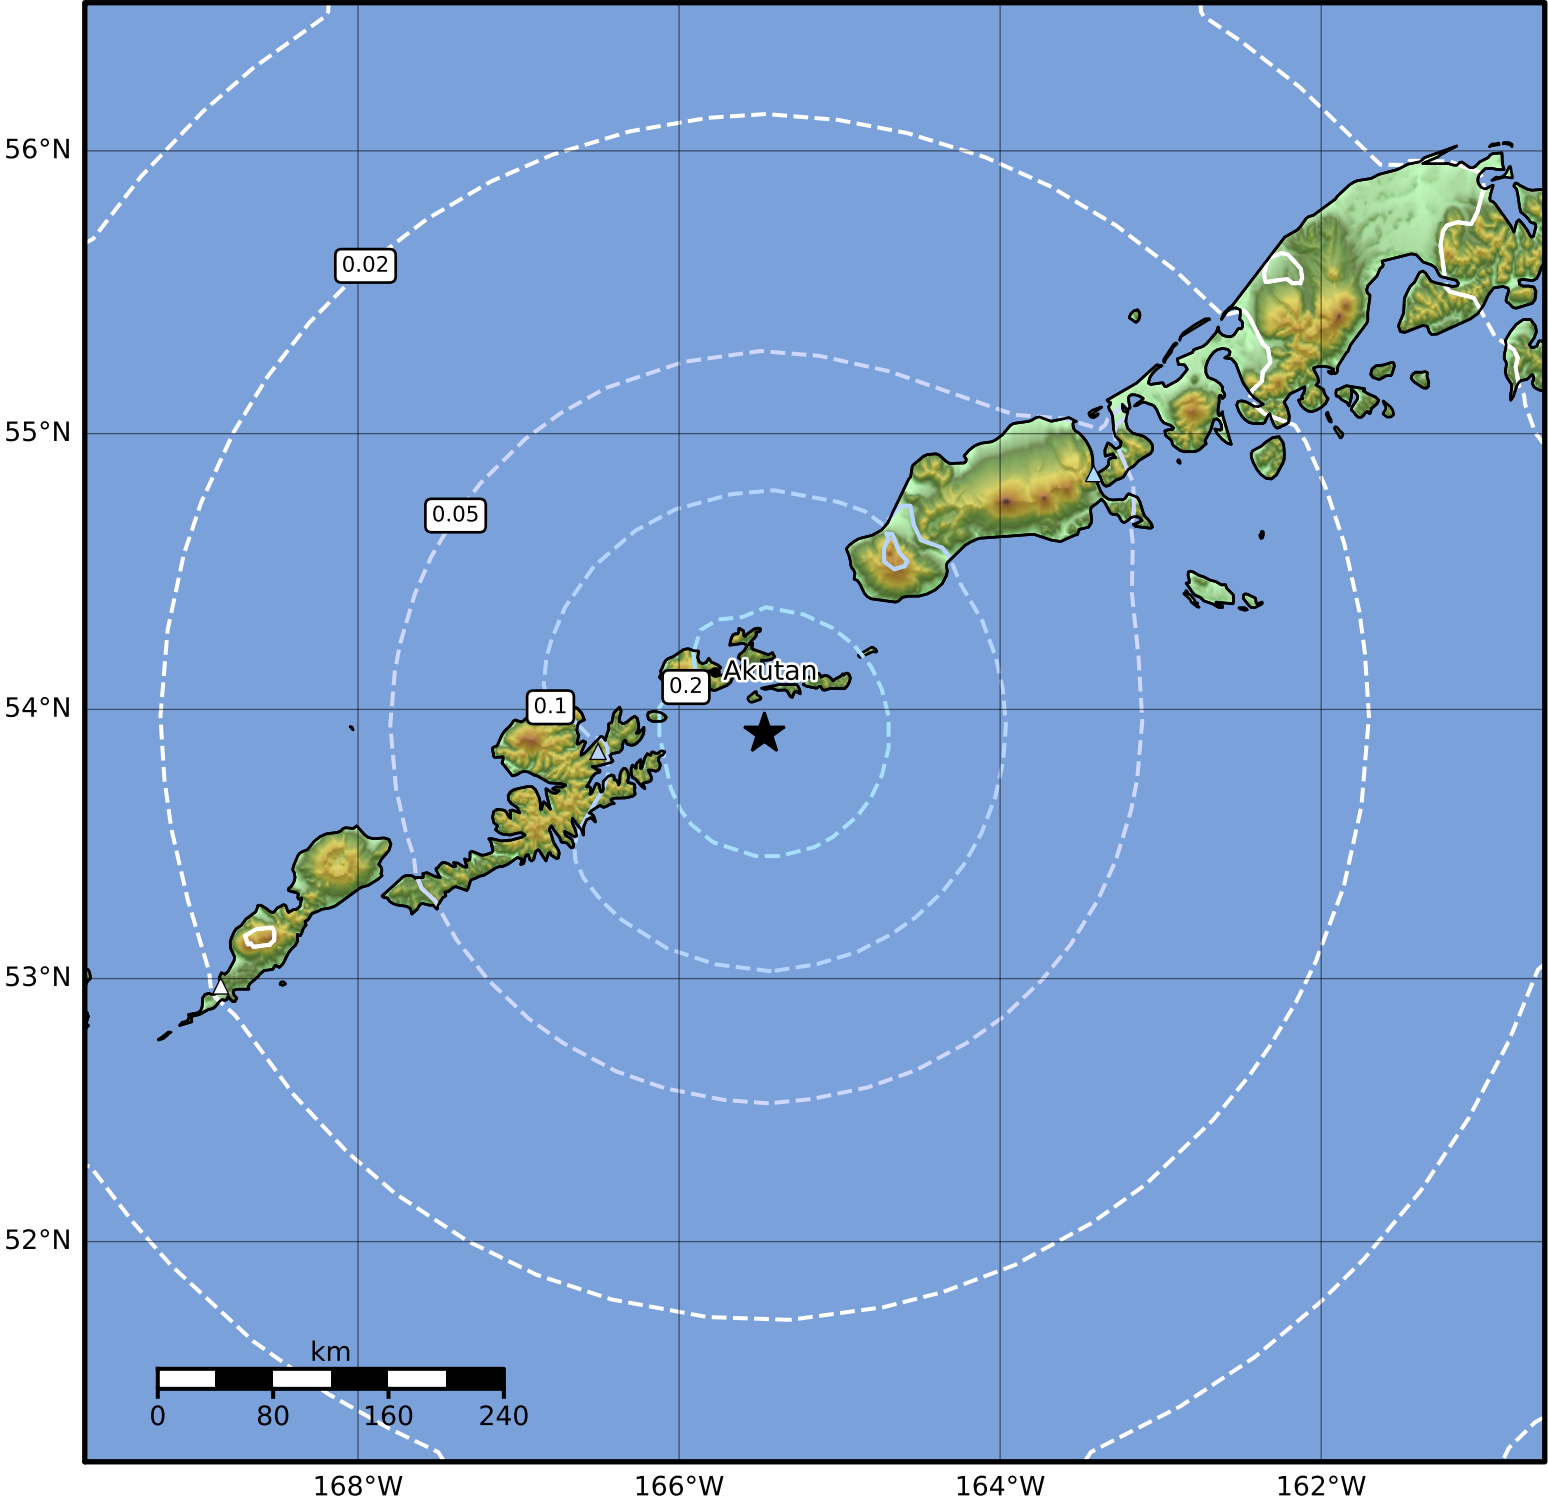

Peak Ground Velocity Map Alaska Earthquake Center
ShakeMap: 32 km (20 miles) SE of Akutan
Apr 08, 2023 20:25:11 UTC M5.1 N53.91 W165.47 Depth: 65.5km ID:ak0234ieq2ay

PGV (cm/s)	0.1	0.2	0.5	1	2	5	10	20	50	100	200
------------	-----	-----	-----	---	---	---	----	----	----	-----	-----

Scale based on Worden et al. (2012) Version 1: Processed 2023-04-14T22:06:17Z
△ Seismic Instrument ○ Reported Intensity ★ Epicenter