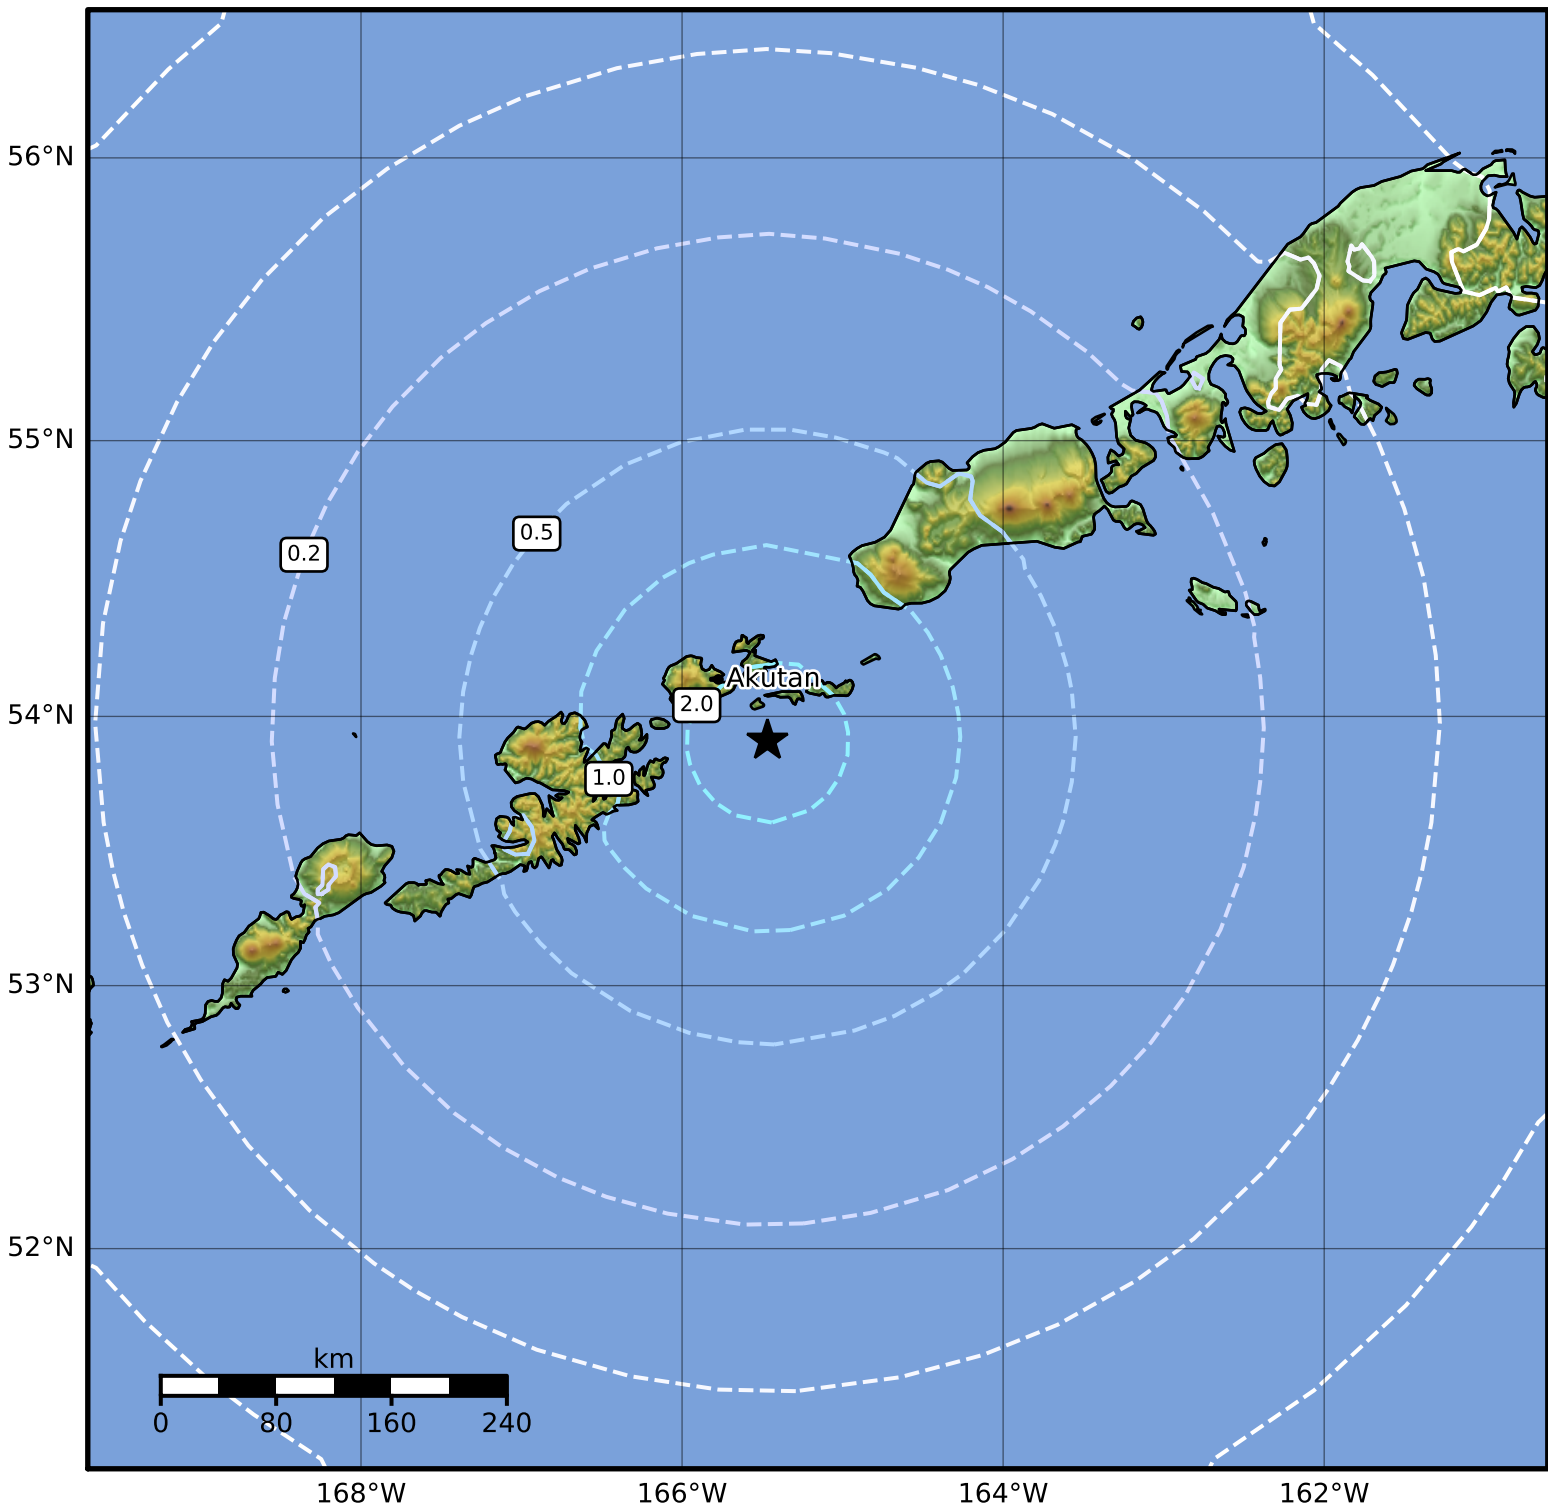

0.3 Second Peak Spectral Acceleration Map Alaska Earthquake Center  
 ShakeMap: 32 km (20 miles) SE of Akutan  
 Apr 08, 2023 20:25:11 UTC M5.1 N53.91 W165.47 Depth: 65.5km ID:ak0234ieq2ay

SA(0.3) (%g)	0.1	0.2	0.5	1	2	5	10	20	50	100	200
--------------	-----	-----	-----	---	---	---	----	----	----	-----	-----

Scale based on Worden et al. (2012)

Version 1: Processed 2023-04-14T22:06:17Z

△ Seismic Instrument ○ Reported Intensity

★ Epicenter