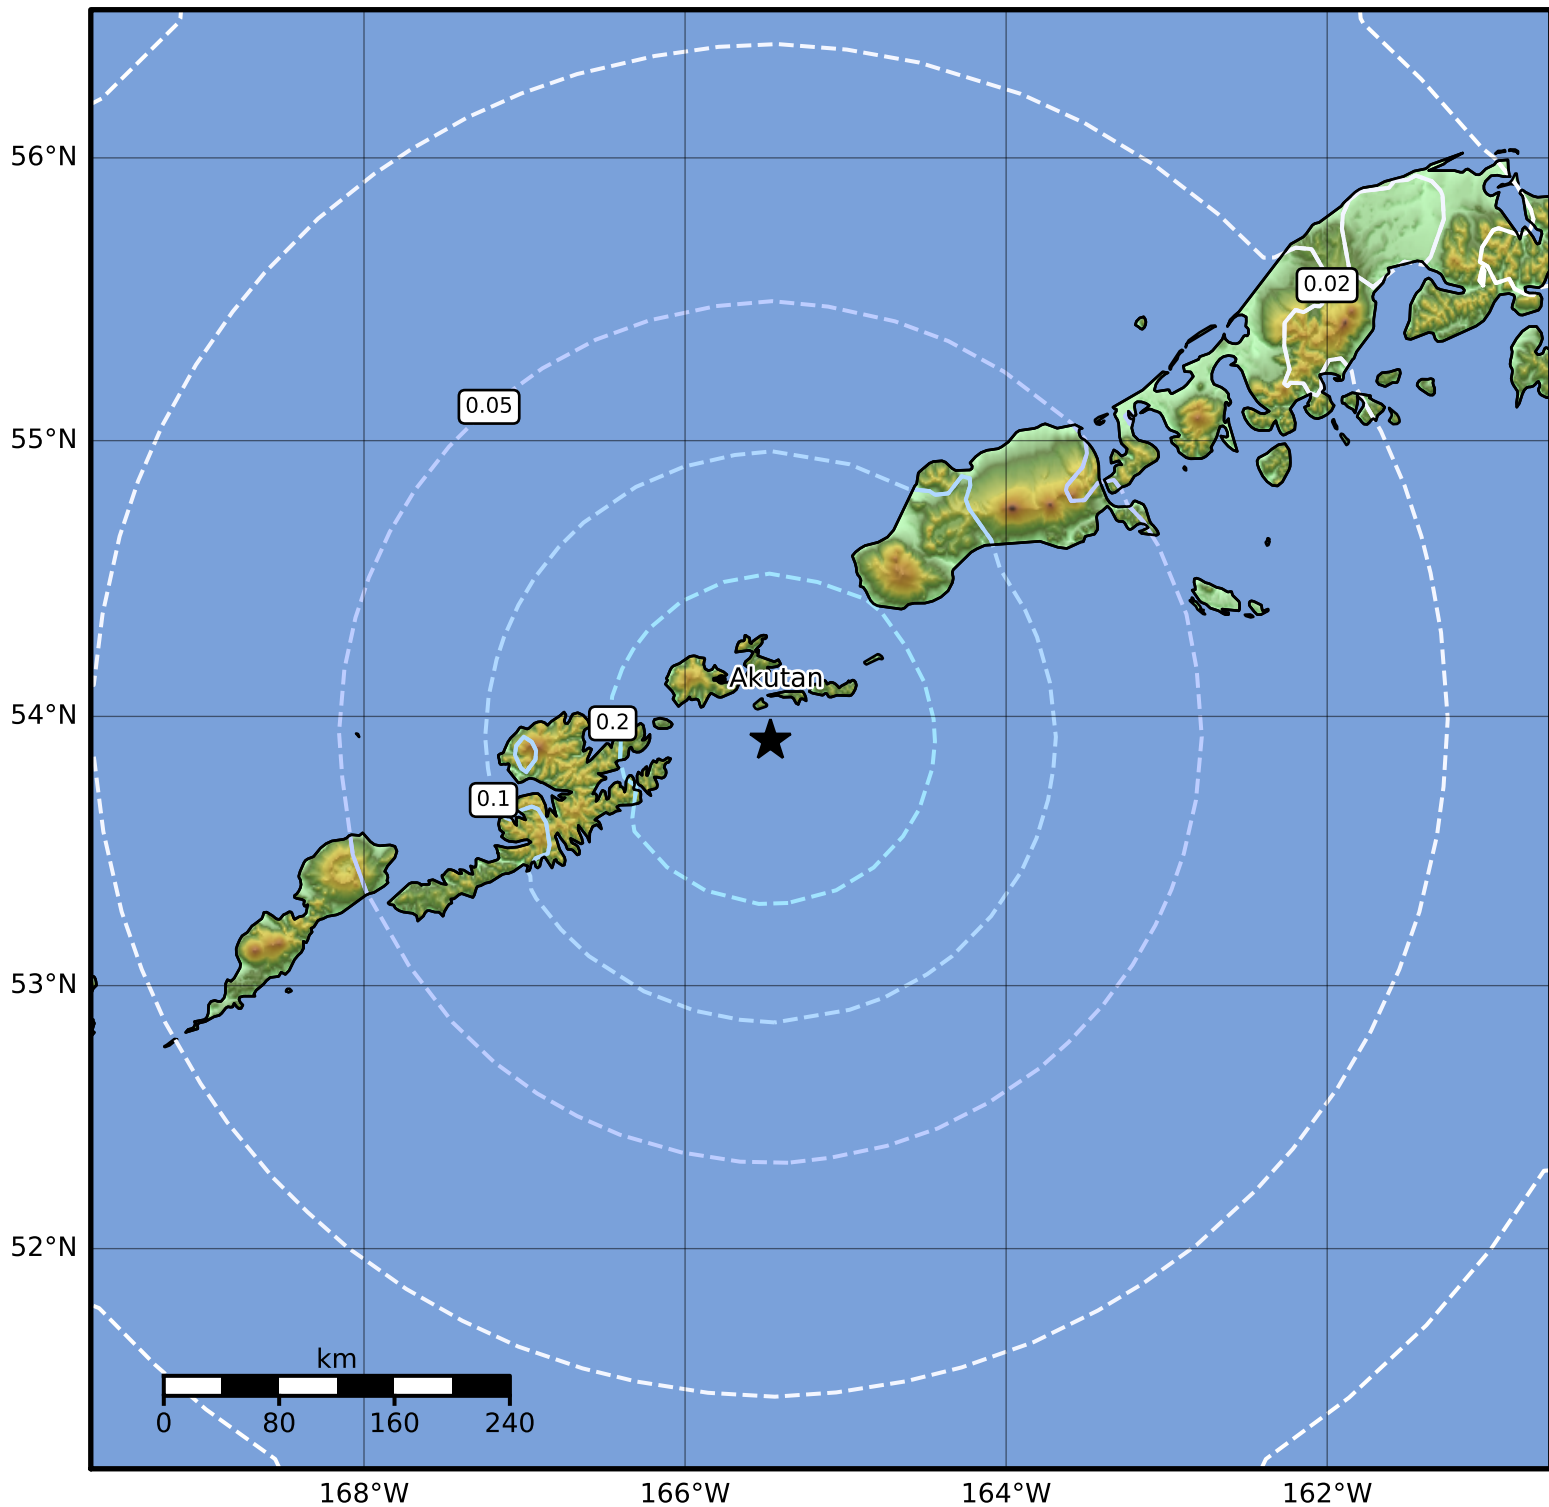

1.0 Second Peak Spectral Acceleration Map Alaska Earthquake Center  
 ShakeMap: 32 km (20 miles) SE of Akutan  
 Apr 08, 2023 20:25:11 UTC M5.1 N53.91 W165.47 Depth: 65.5km ID:ak0234ieq2ay

SA(1.0) (%g)	0.1	0.2	0.5	1	2	5	10	20	50	100	200
--------------	-----	-----	-----	---	---	---	----	----	----	-----	-----

Scale based on Worden et al. (2012)

Version 1: Processed 2023-04-14T22:06:17Z

△ Seismic Instrument    ○ Reported Intensity

★ Epicenter