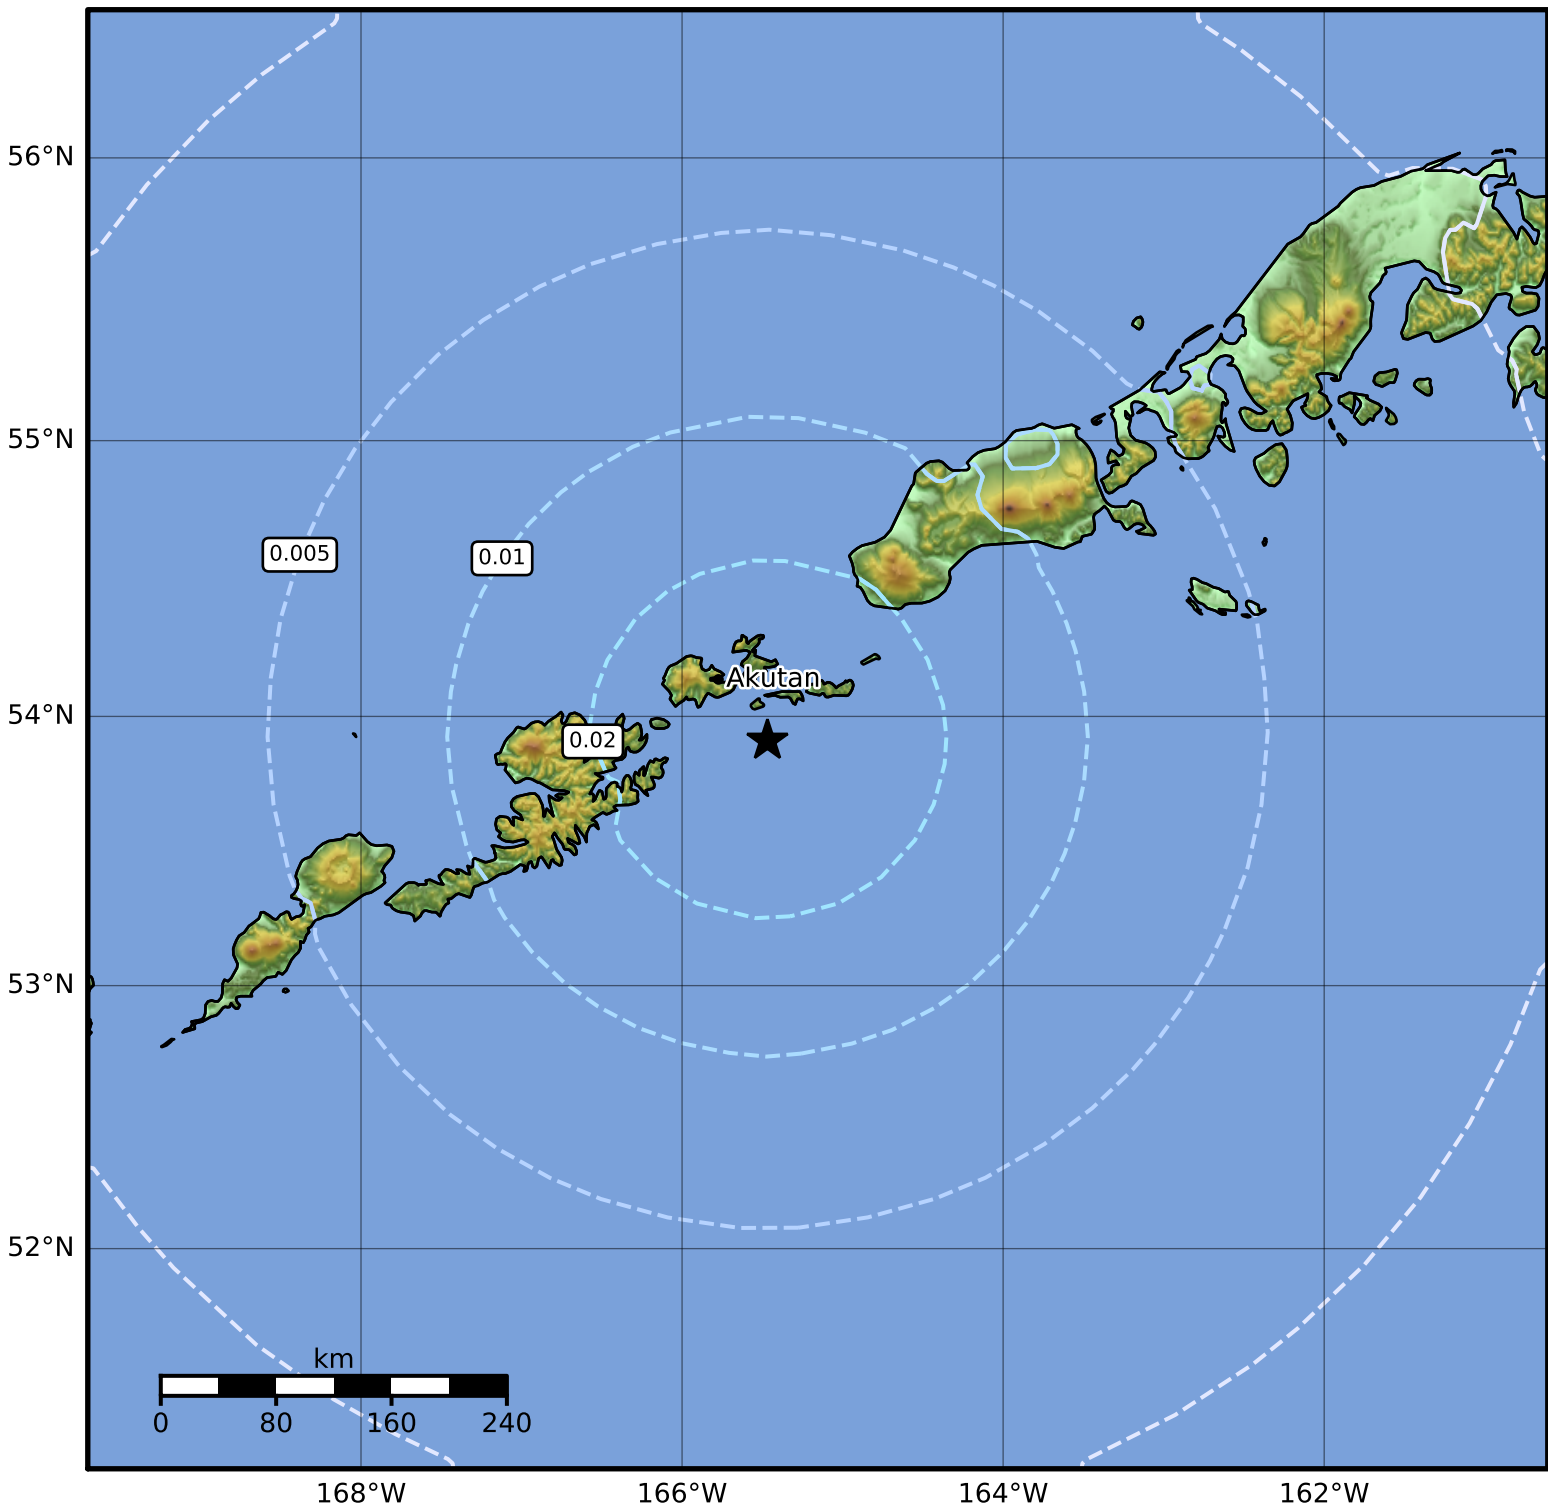

3.0 Second Peak Spectral Acceleration Map Alaska Earthquake Center
ShakeMap: 32 km (20 miles) SE of Akutan
Apr 08, 2023 20:25:11 UTC M5.1 N53.91 W165.47 Depth: 65.5km ID:ak0234ieq2ay

Scale based on Worden et al. (2012)

Version 1: Processed 2023-04-14T22:06:17Z

△ Seismic Instrument ○ Reported Intensity

★ Epicenter