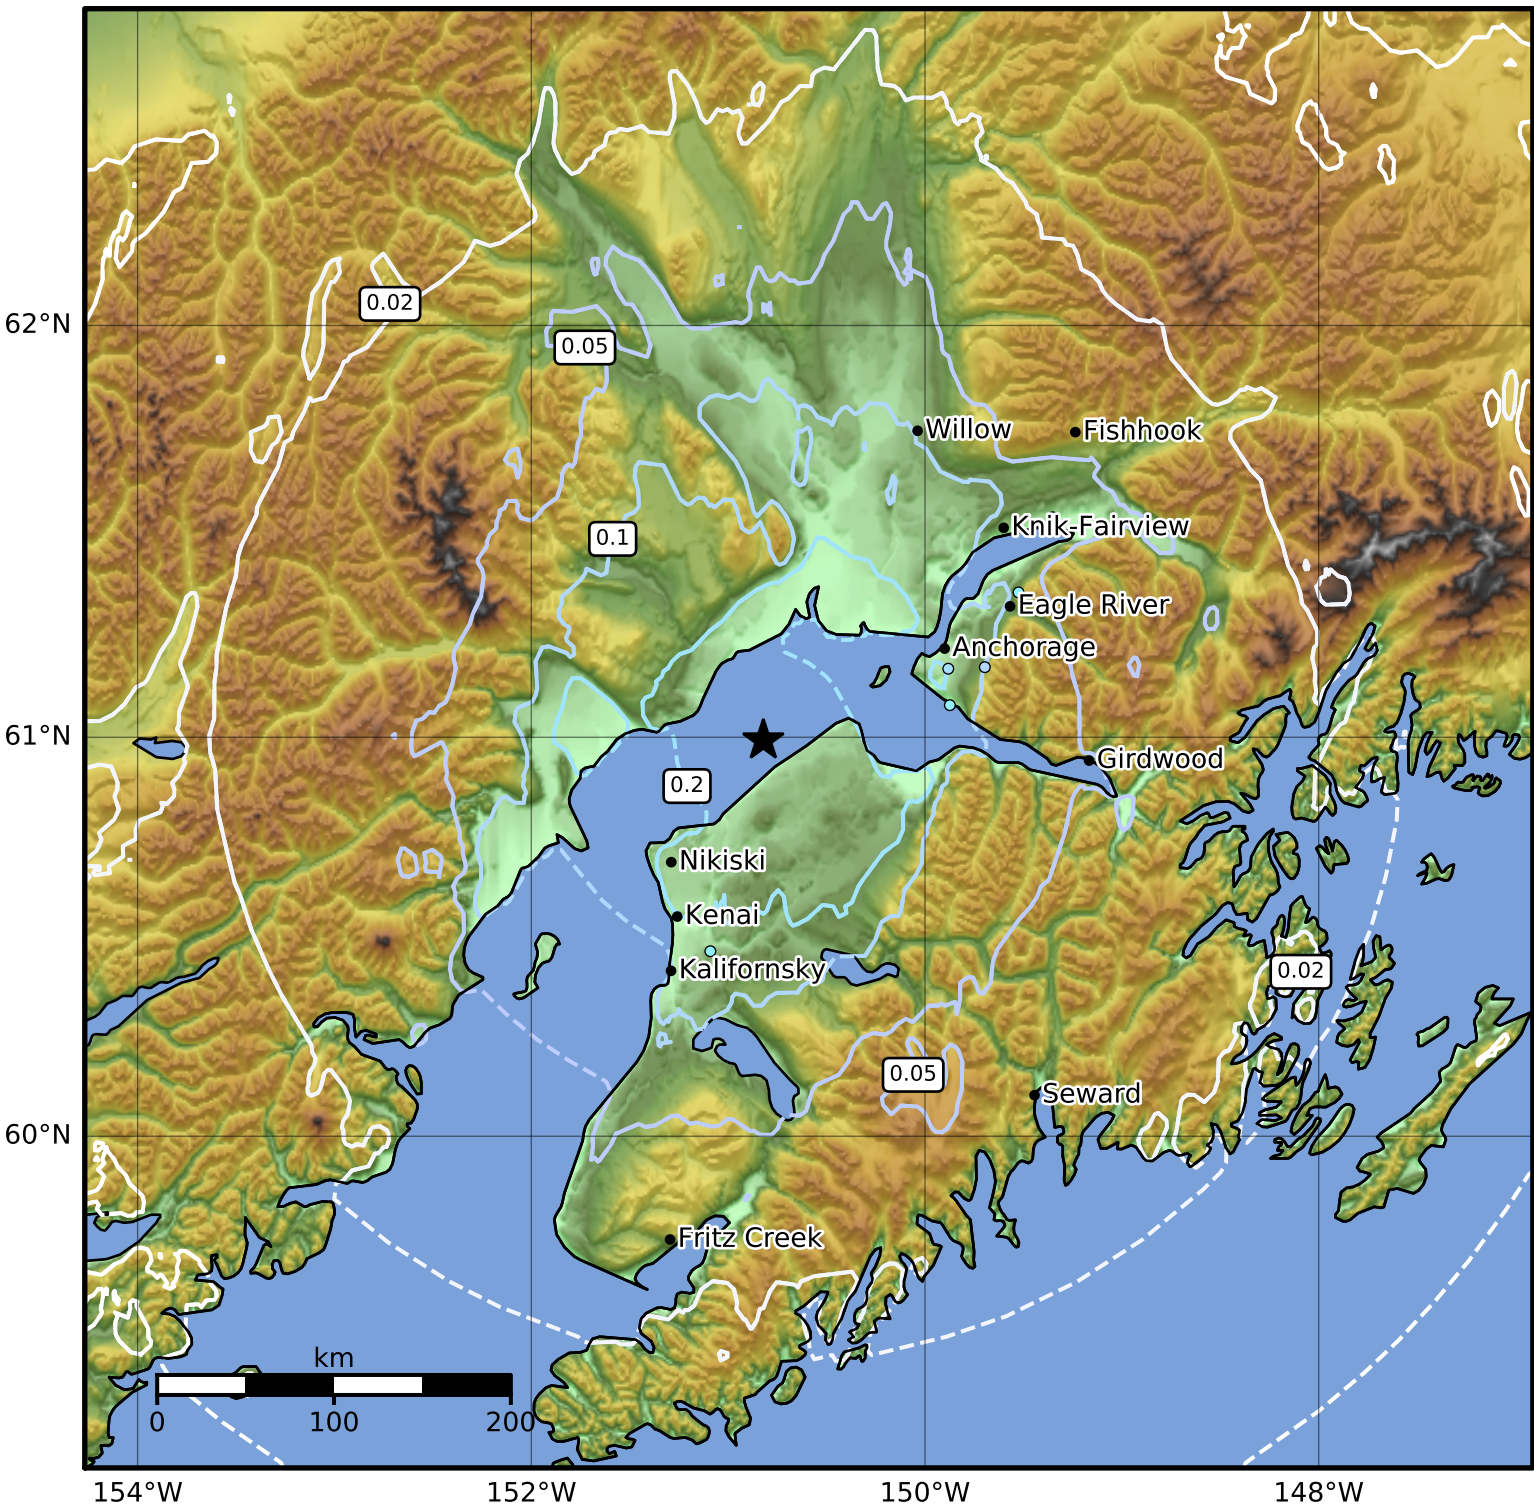

1.0 Second Peak Spectral Acceleration Map Alaska Earthquake Center
 ShakeMap: 19 km (12 miles) ESE of Tyonek
 Apr 10, 2023 00:16:56 UTC M4.6 N60.99 W150.82 Depth: 51.7km ID:ak0234ldu94w

SA(1.0) (%g)	0.1	0.2	0.5	1	2	5	10	20	50	100	200
--------------	-----	-----	-----	---	---	---	----	----	----	-----	-----

Scale based on Worden et al. (2012)

Version 2: Processed 2023-04-10T00:36:29Z

△ Seismic Instrument ○ Reported Intensity

★ Epicenter