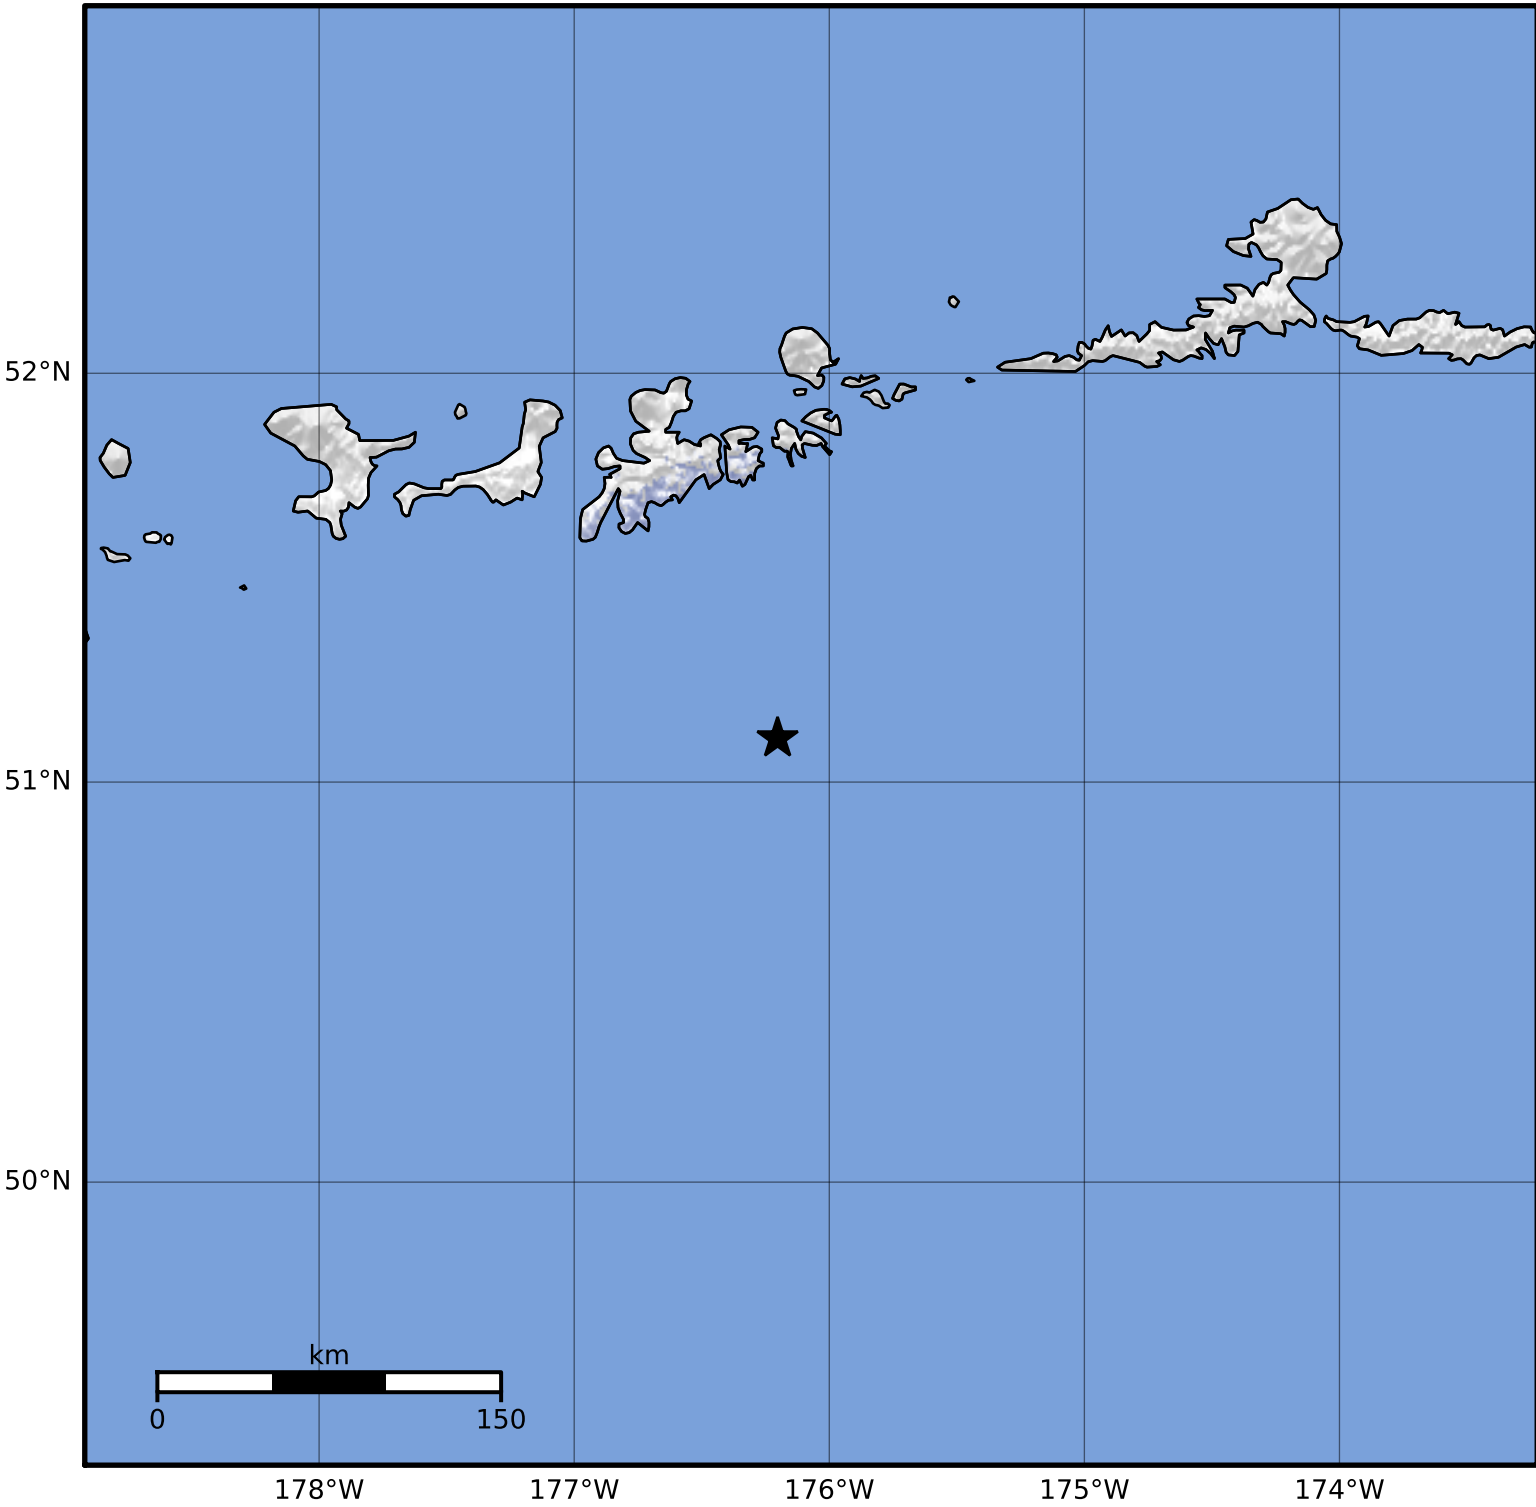

Macroseismic Intensity Map Alaska Earthquake Center
 ShakeMap: 91 km (57 miles) SSE of Adak
 Apr 11, 2023 08:59:44 UTC M3.8 N51.11 W176.20 Depth: 13.0km ID:ak0234n6e9la

SHAKING	Not felt	Weak	Light	Moderate	Strong	Very strong	Severe	Violent	Extreme
DAMAGE	None	None	None	Very light	Light	Moderate	Moderate/heavy	Heavy	Very heavy
PGA(%g)	<0.0464	0.297	2.76	6.2	11.5	21.5	40.1	74.7	>139
PGV(cm/s)	<0.0215	0.135	1.41	4.65	9.64	20	41.4	85.8	>178
INTENSITY	I	II-III	IV	V	VI	VII	VIII	IX	X+

Scale based on Worden et al. (2012)

Version 2: Processed 2023-04-11T14:06:29Z

△ Seismic Instrument ○ Reported Intensity

★ Epicenter