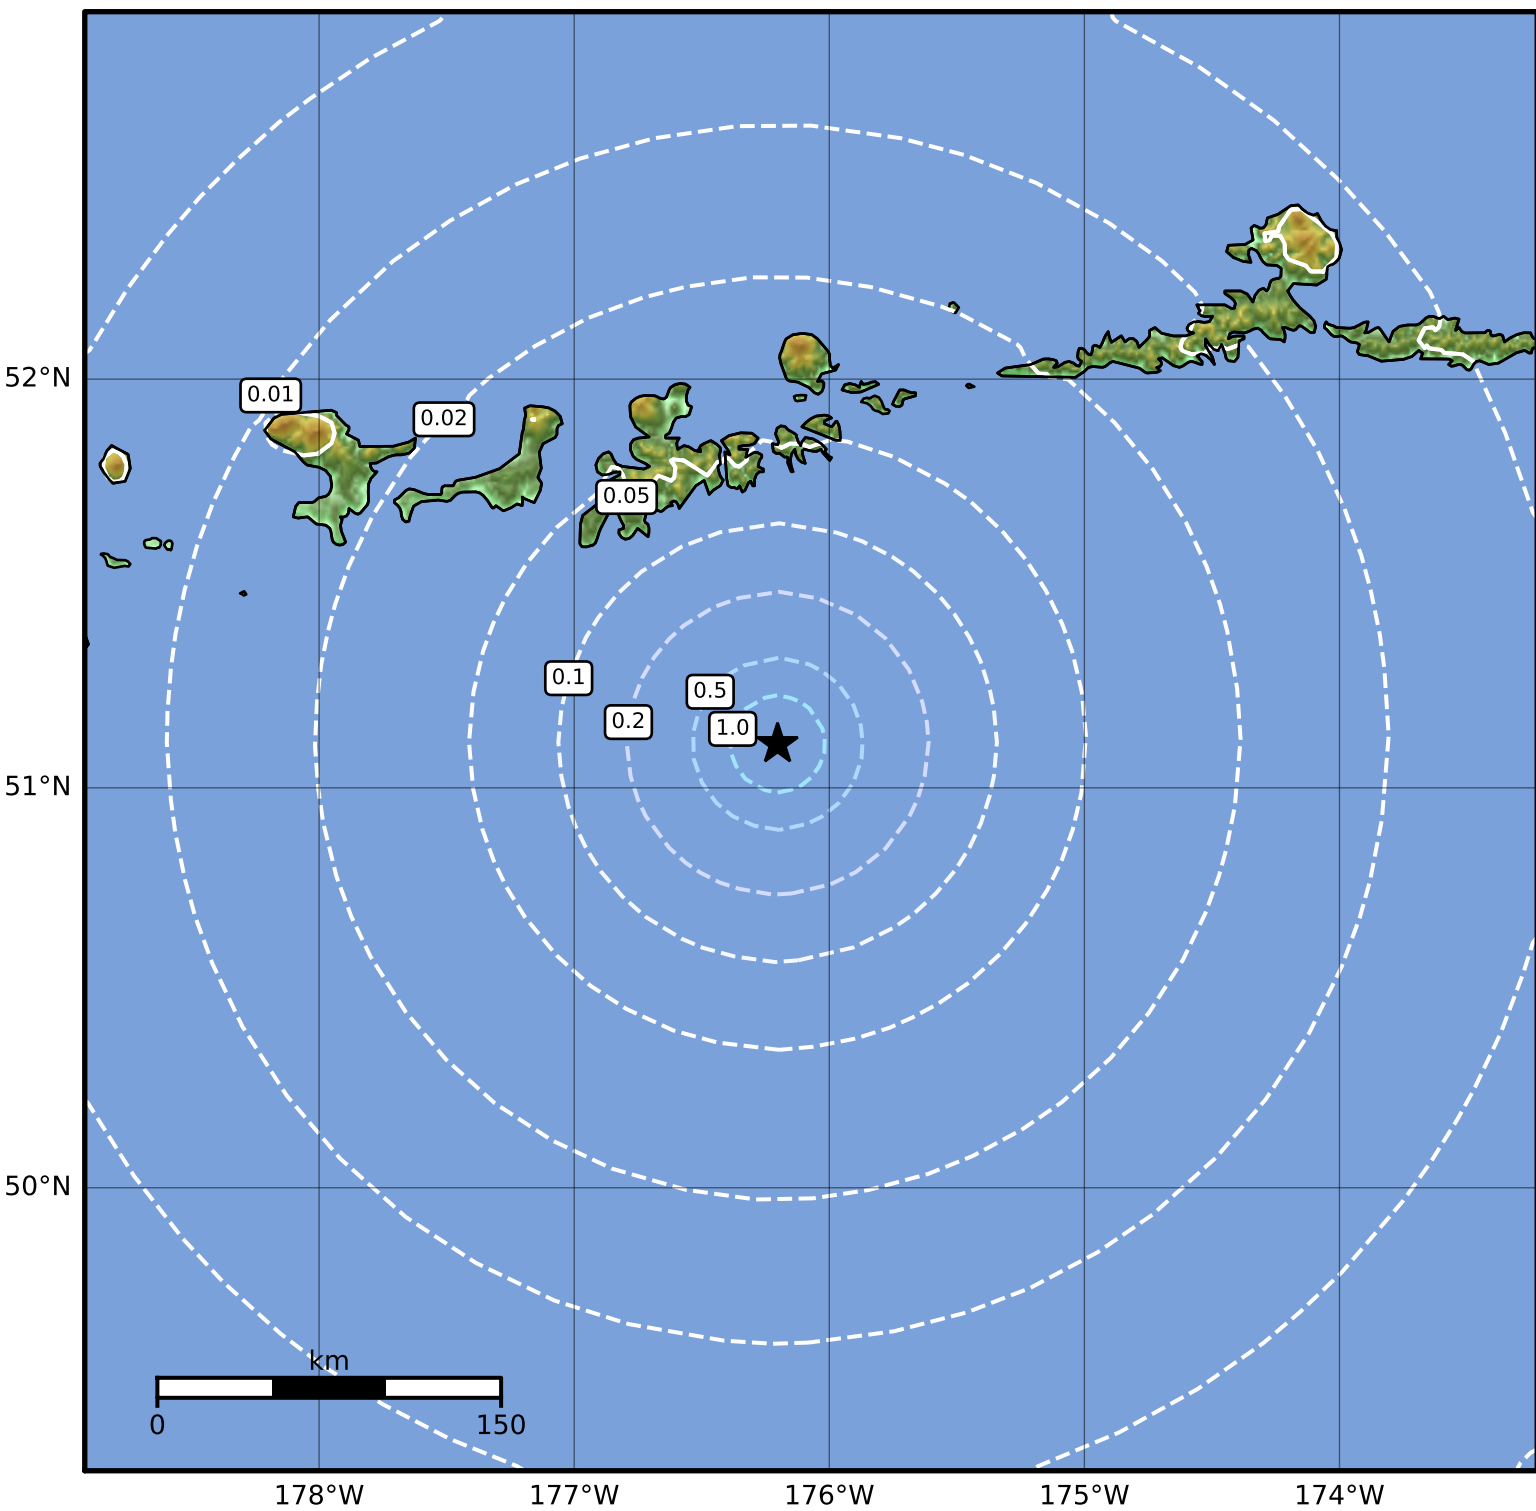

0.3 Second Peak Spectral Acceleration Map Alaska Earthquake Center
 ShakeMap: 91 km (57 miles) SSE of Adak
 Apr 11, 2023 08:59:44 UTC M3.8 N51.11 W176.20 Depth: 13.0km ID:ak0234n6e9la

SA(0.3) (%g)	0.1	0.2	0.5	1	2	5	10	20	50	100	200
--------------	-----	-----	-----	---	---	---	----	----	----	-----	-----

Scale based on Worden et al. (2012)

Version 2: Processed 2023-04-11T14:06:29Z

△ Seismic Instrument ○ Reported Intensity ★ Epicenter