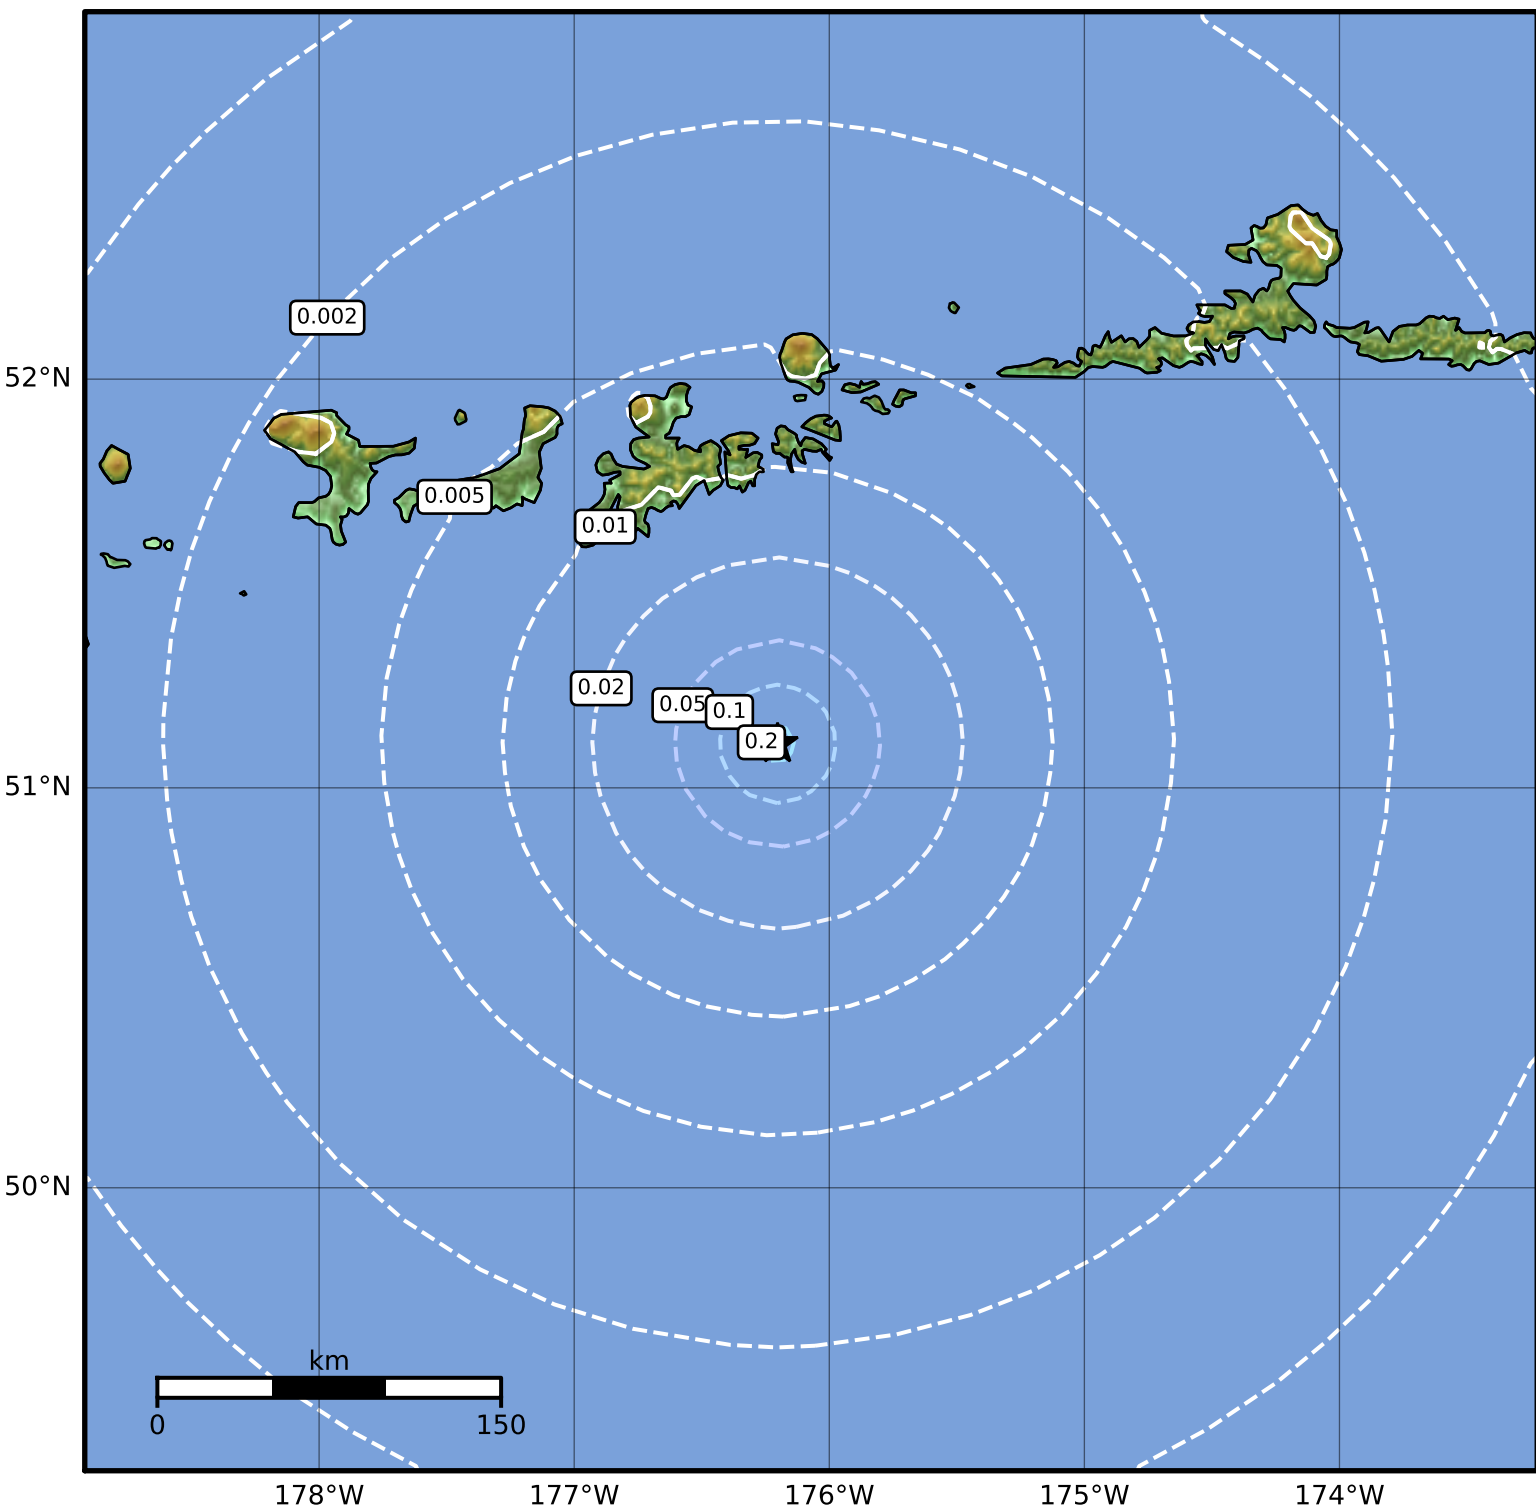

1.0 Second Peak Spectral Acceleration Map Alaska Earthquake Center
 ShakeMap: 91 km (57 miles) SSE of Adak
 Apr 11, 2023 08:59:44 UTC M3.8 N51.11 W176.20 Depth: 13.0km ID:ak0234n6e9la

SA(1.0) (%g)	0.1	0.2	0.5	1	2	5	10	20	50	100	200
---------------------	------------	------------	------------	----------	----------	----------	-----------	-----------	-----------	------------	------------

Scale based on Worden et al. (2012)

Version 2: Processed 2023-04-11T14:06:29Z

△ Seismic Instrument ○ Reported Intensity

★ Epicenter