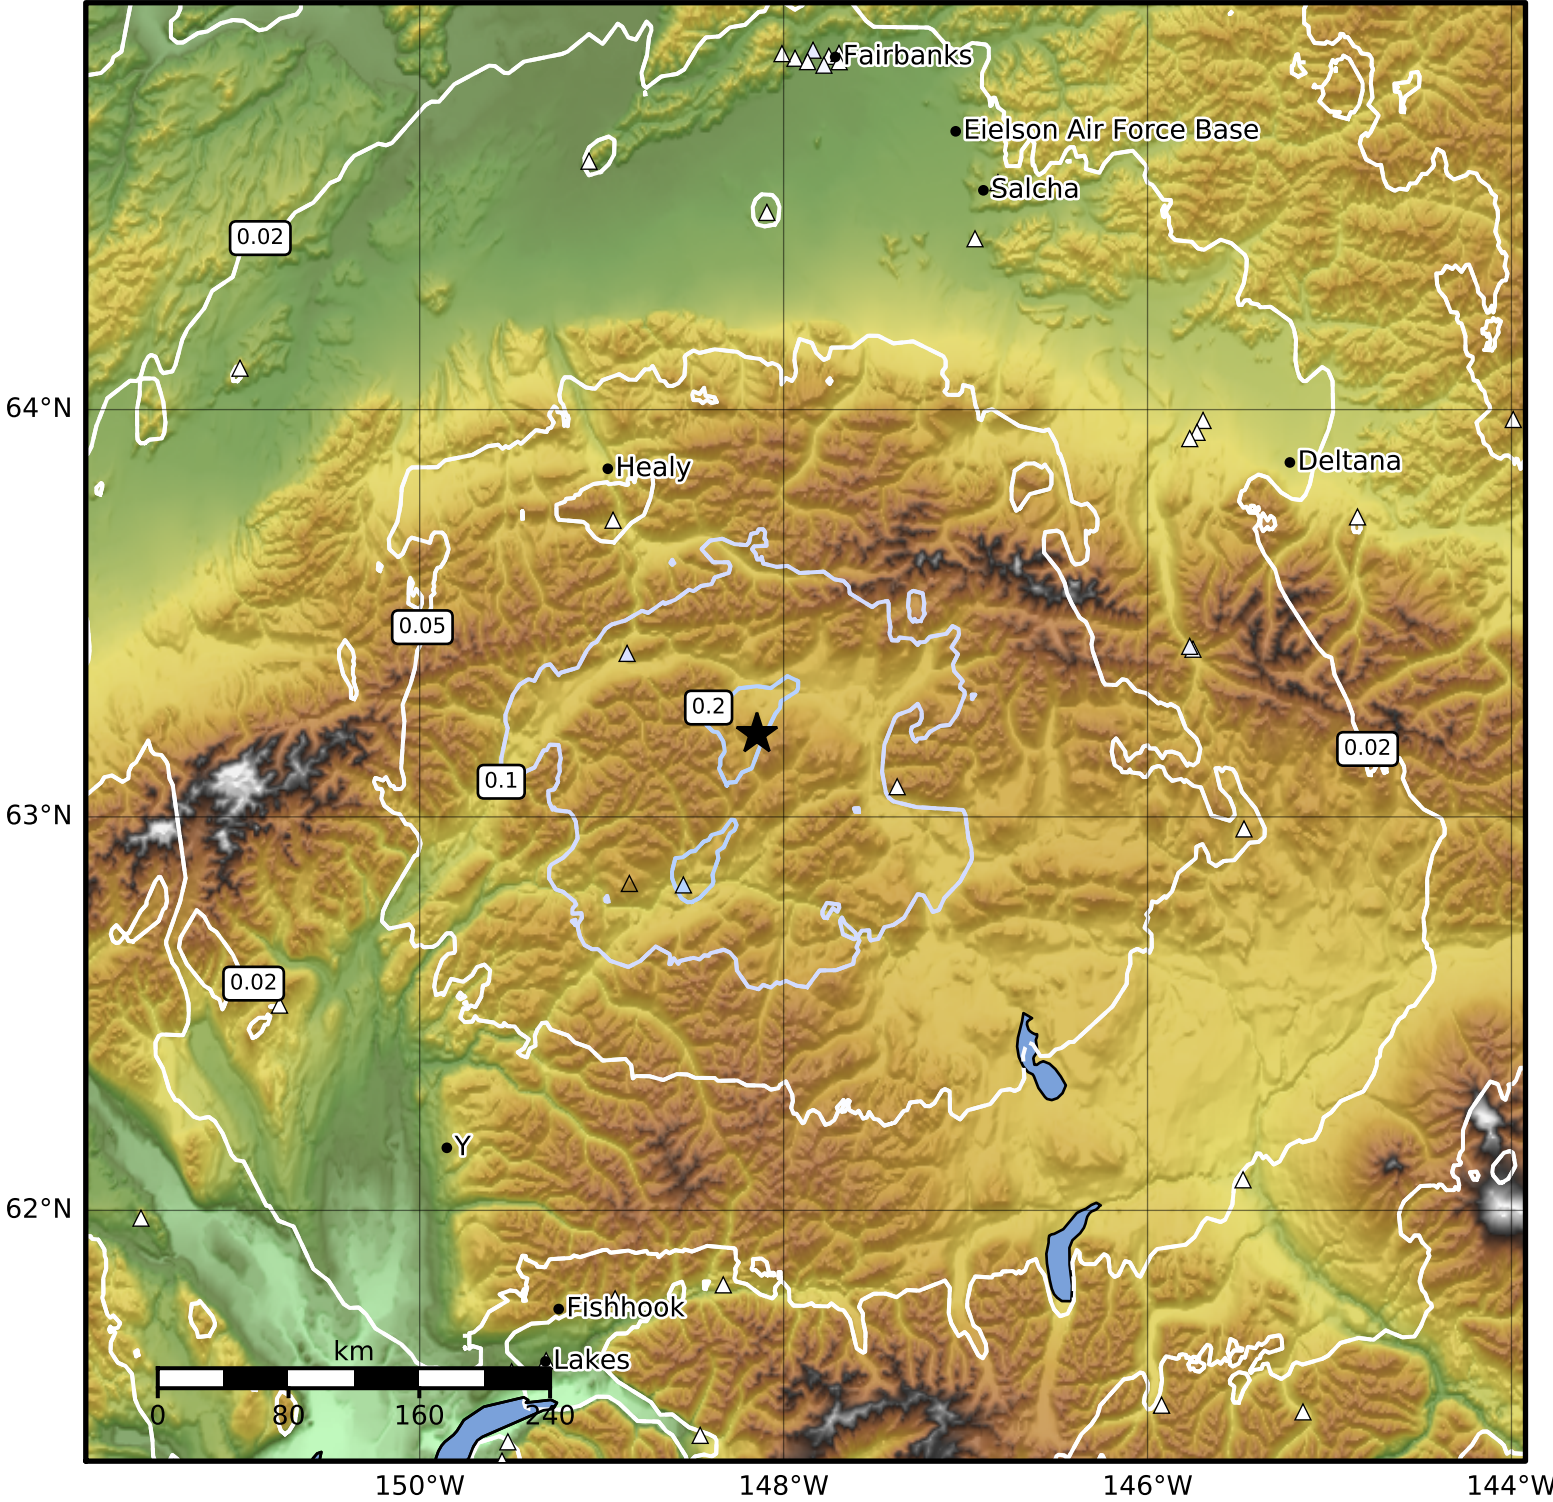

Peak Ground Acceleration Map Alaska Earthquake Center  
 ShakeMap: 45 km (28 miles) ESE of Cantwell  
 Apr 14, 2023 16:10:27 UTC M3.7 N63.21 W148.15 Depth: 71.3km ID:ak0234s9h88h

PGA (%g)	0.1	0.2	0.5	1	2	5	10	20	50	100	200
----------	-----	-----	-----	---	---	---	----	----	----	-----	-----

Scale based on Worden et al. (2012)

Version 2: Processed 2023-04-14T17:30:08Z

△ Seismic Instrument    ○ Reported Intensity    ★ Epicenter