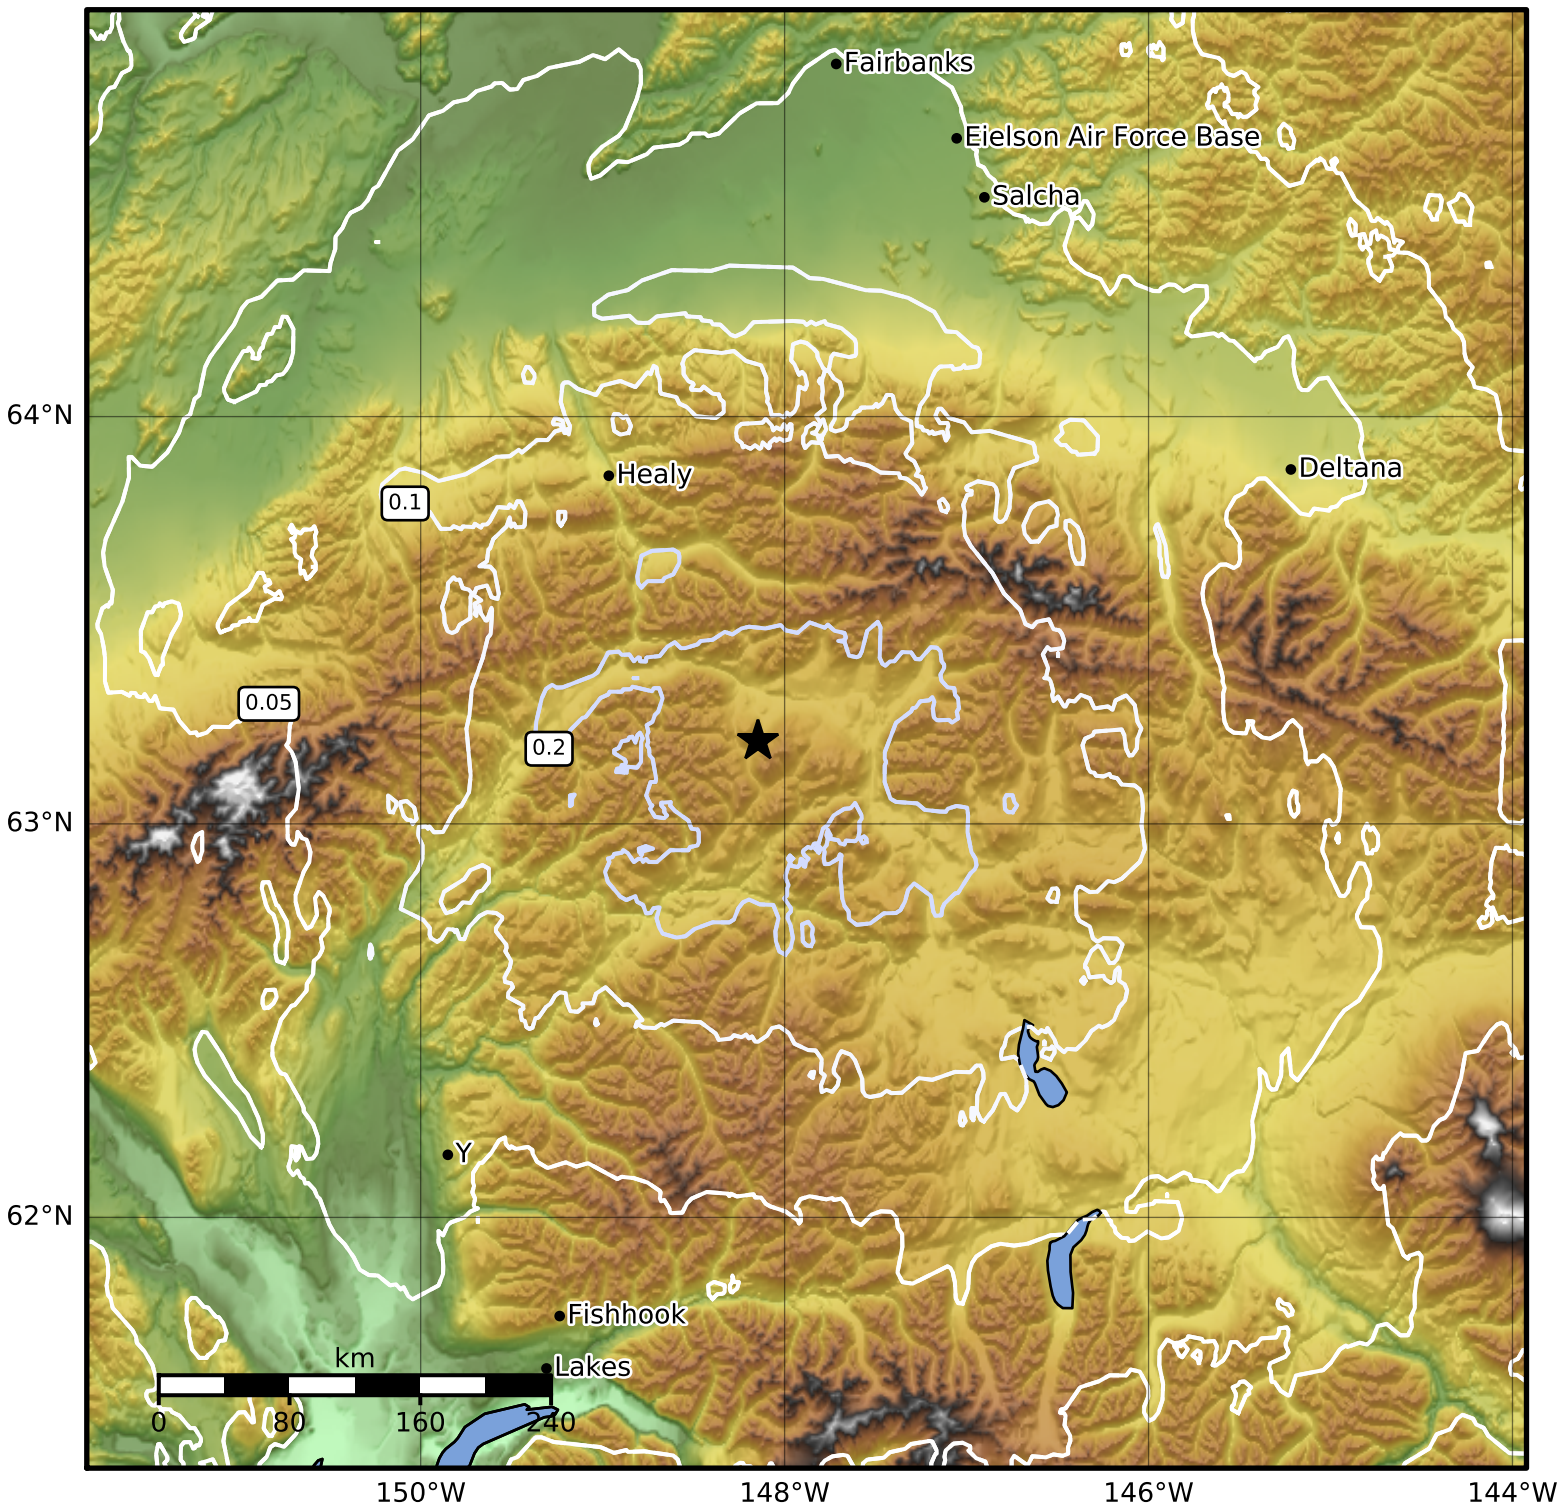

0.3 Second Peak Spectral Acceleration Map Alaska Earthquake Center  
 ShakeMap: 45 km (28 miles) ESE of Cantwell  
 Apr 14, 2023 16:10:27 UTC M3.7 N63.21 W148.15 Depth: 71.3km ID:ak0234s9h88h

Scale based on Worden et al. (2012)

Version 2: Processed 2023-04-14T17:30:08Z

△ Seismic Instrument ○ Reported Intensity

★ Epicenter