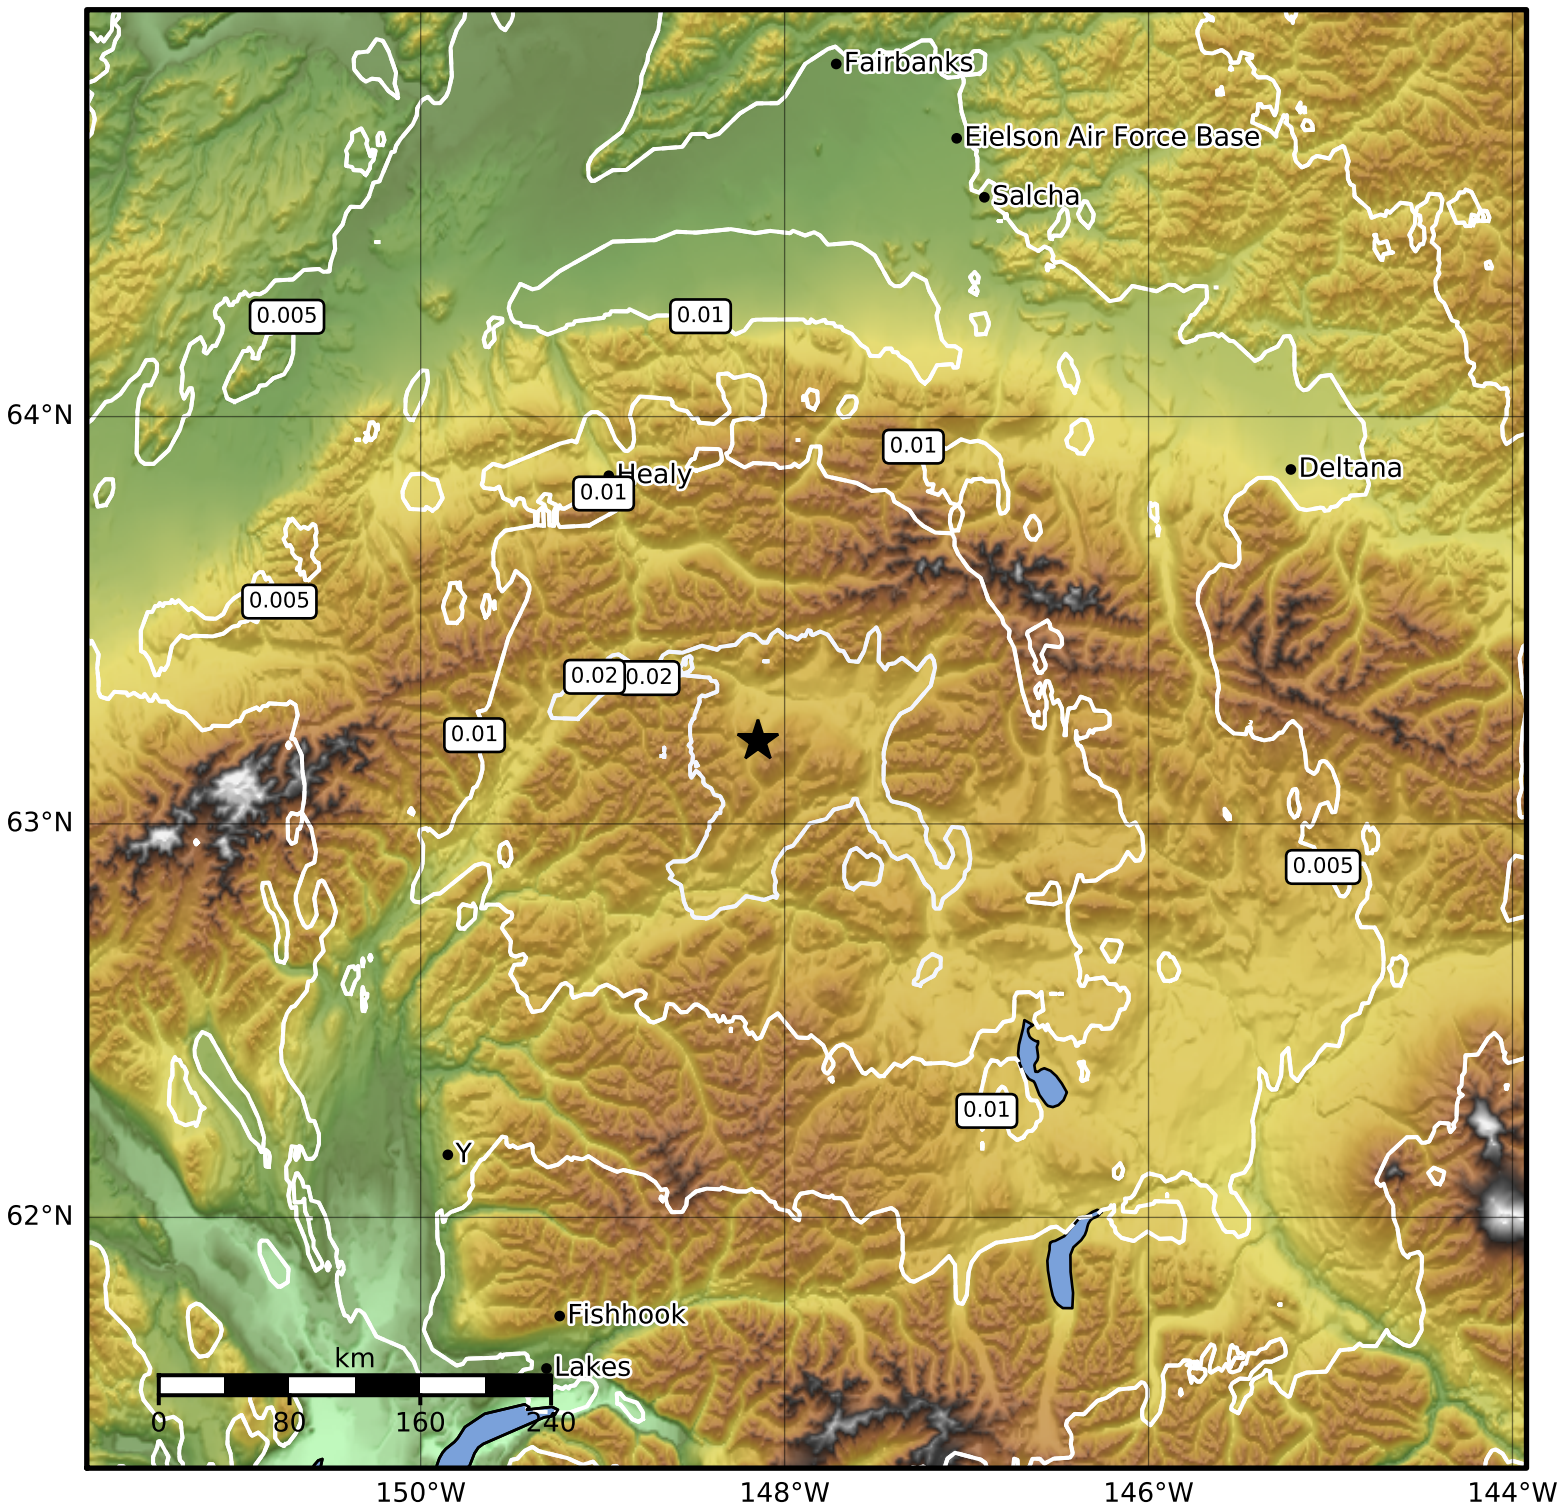

1.0 Second Peak Spectral Acceleration Map Alaska Earthquake Center
 ShakeMap: 45 km (28 miles) ESE of Cantwell
 Apr 14, 2023 16:10:27 UTC M3.7 N63.21 W148.15 Depth: 71.3km ID:ak0234s9h88h

Scale based on Worden et al. (2012)

Version 2: Processed 2023-04-14T17:30:08Z

△ Seismic Instrument ○ Reported Intensity

★ Epicenter