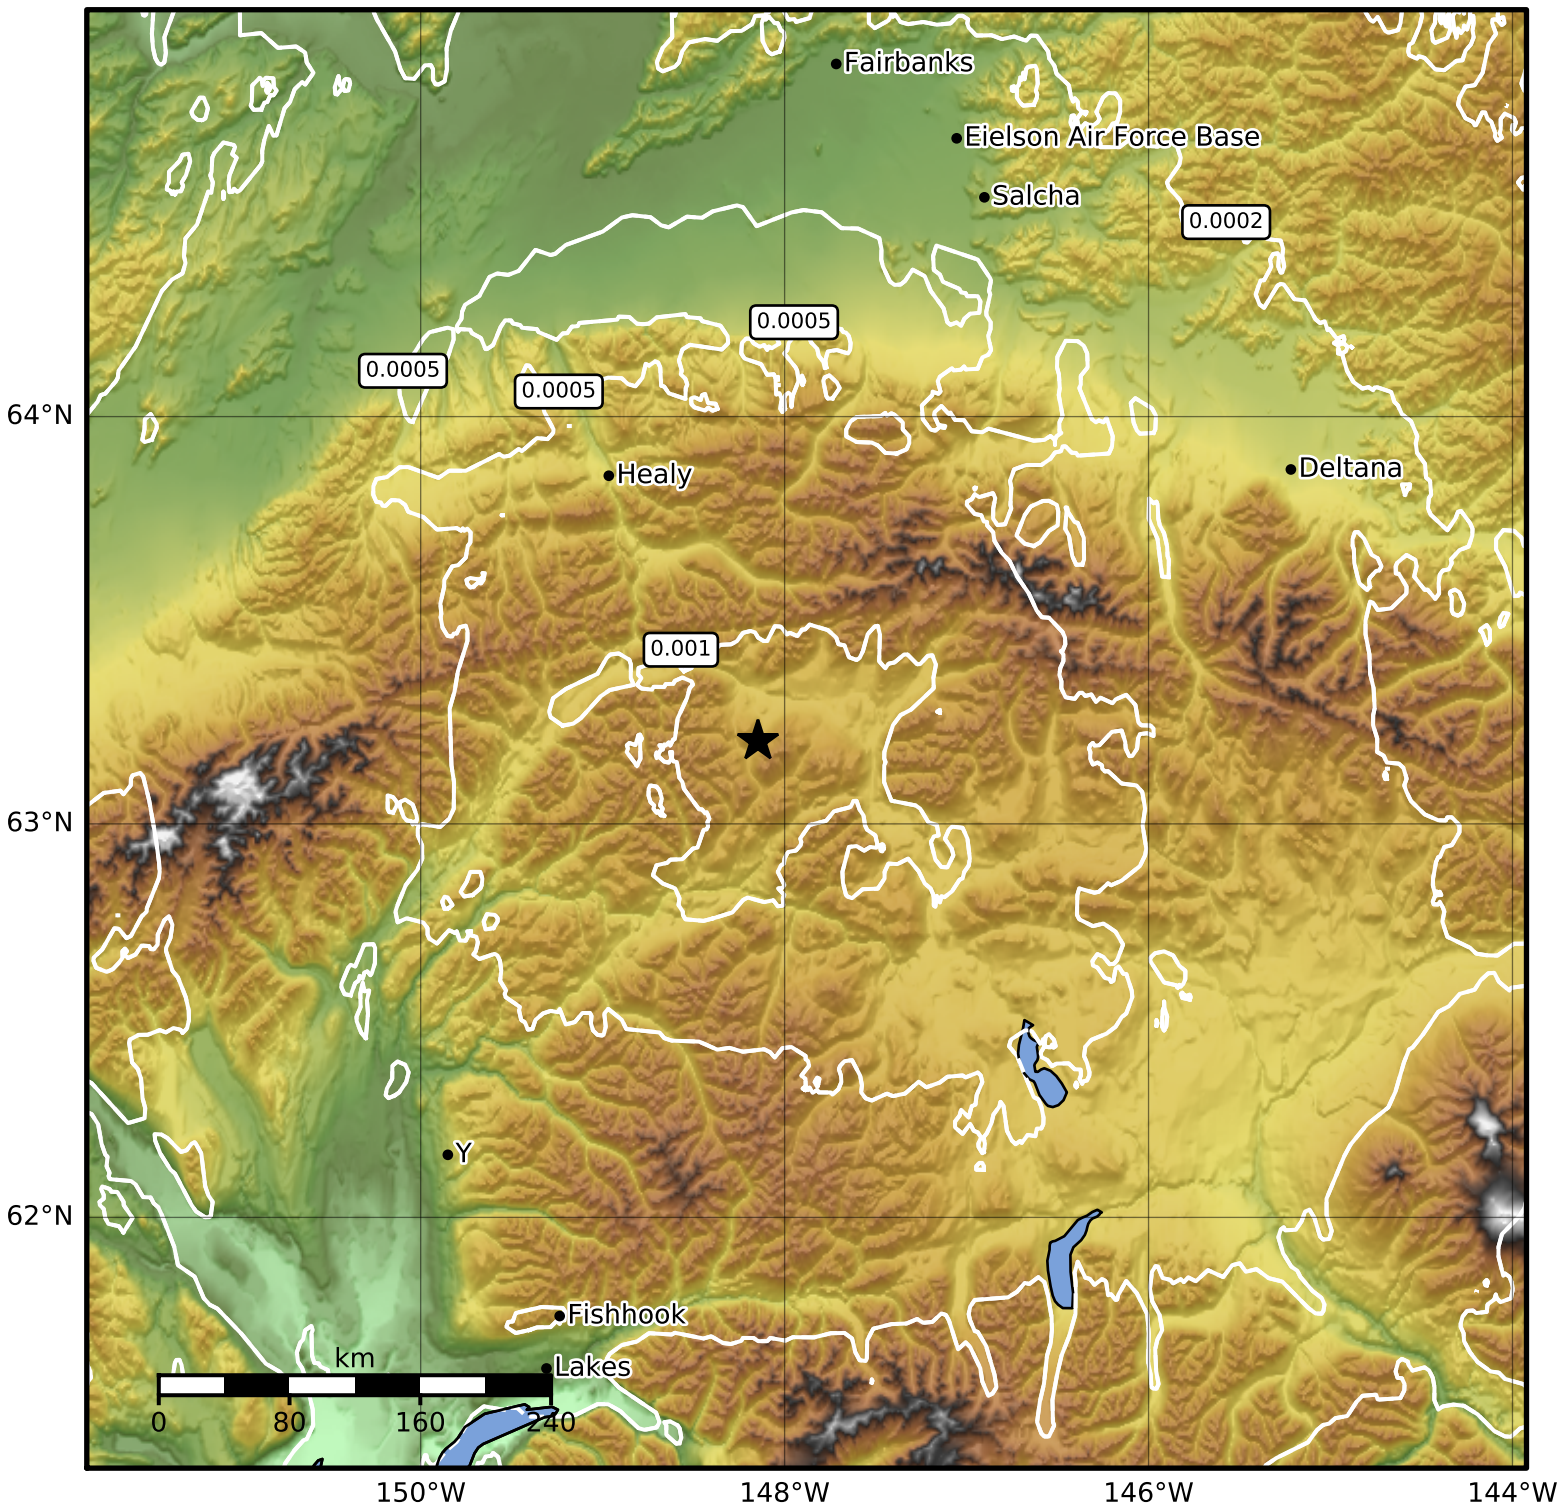

3.0 Second Peak Spectral Acceleration Map Alaska Earthquake Center  
 ShakeMap: 45 km (28 miles) ESE of Cantwell  
 Apr 14, 2023 16:10:27 UTC M3.7 N63.21 W148.15 Depth: 71.3km ID:ak0234s9h88h

Scale based on Worden et al. (2012)

Version 2: Processed 2023-04-14T17:30:08Z

△ Seismic Instrument ○ Reported Intensity

★ Epicenter