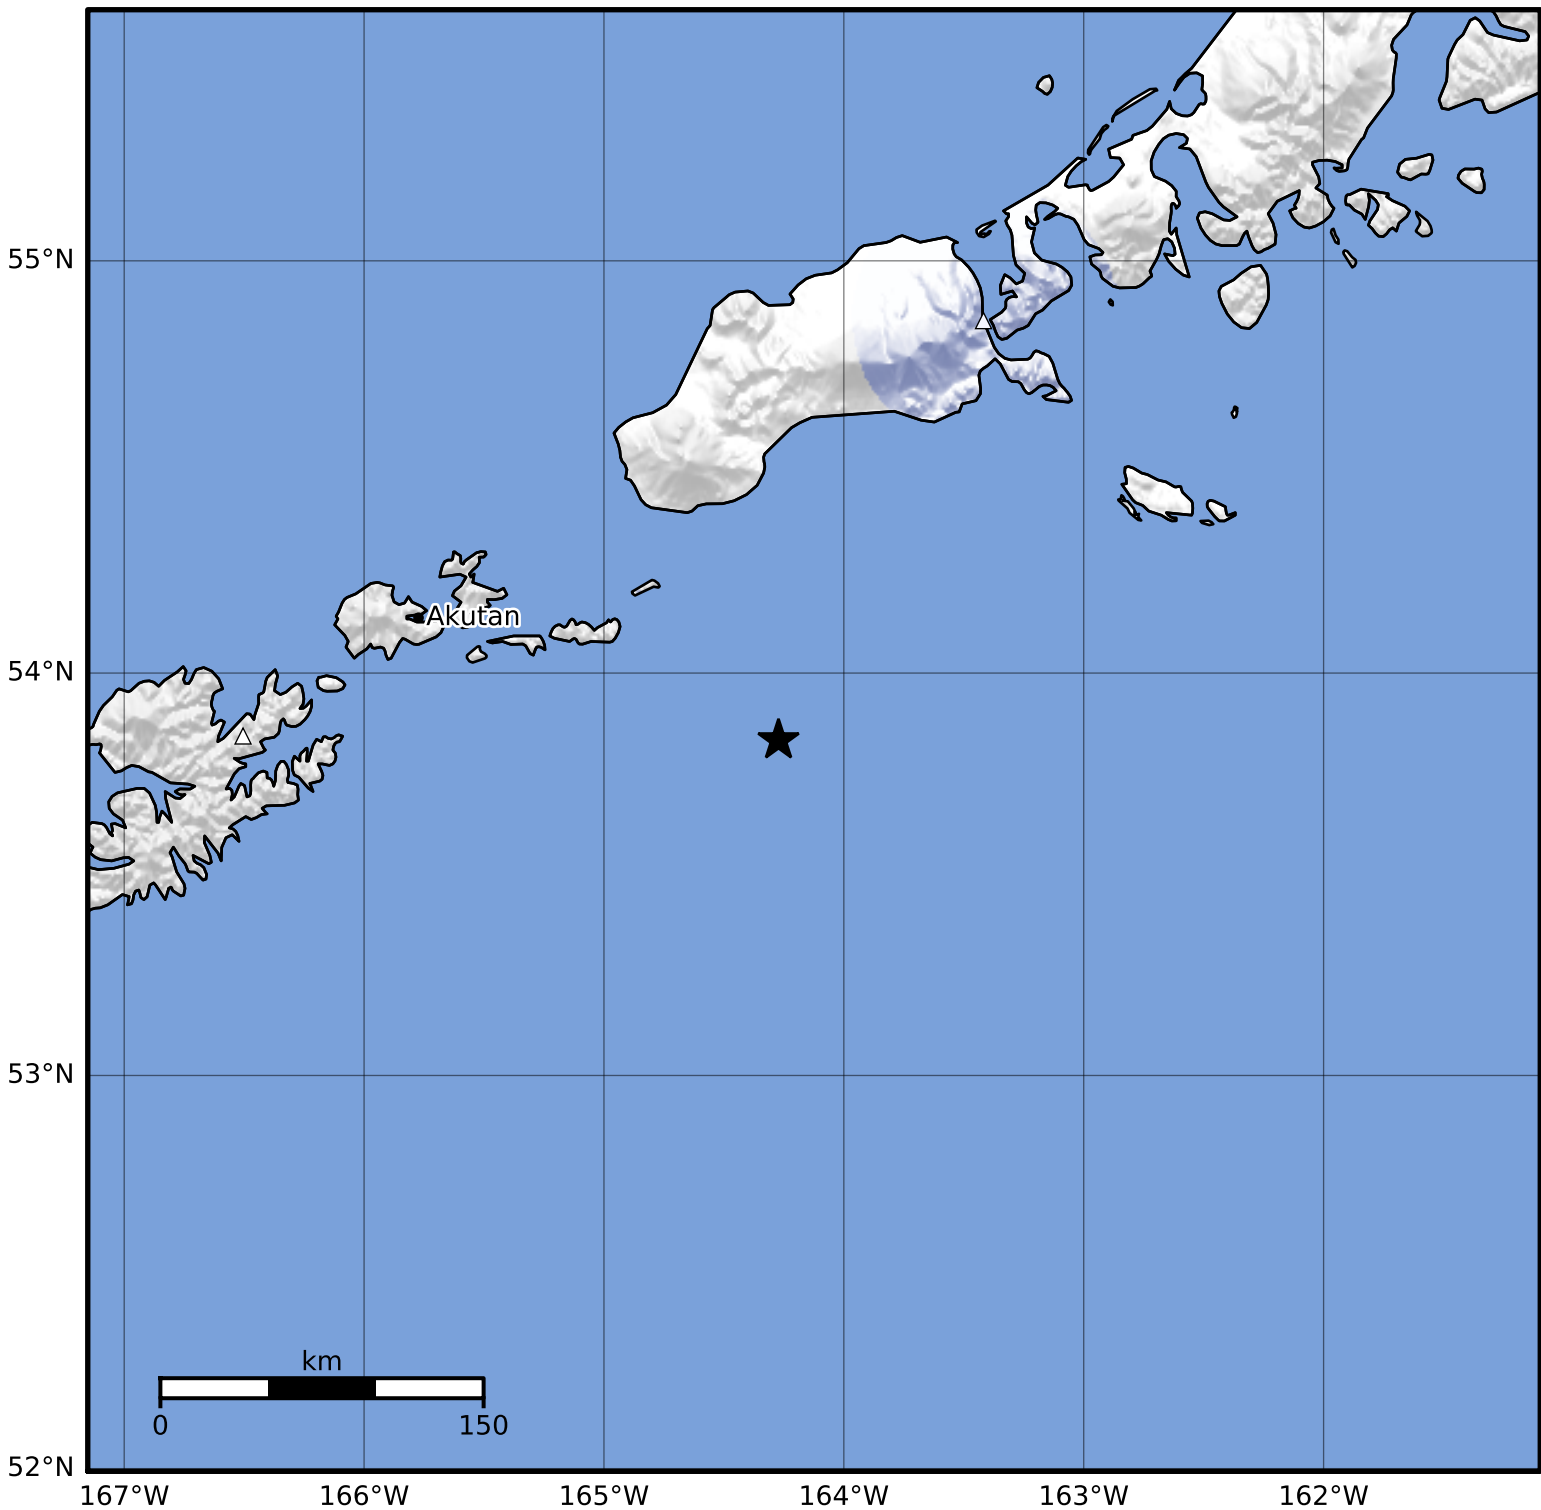

Macroseismic Intensity Map Alaska Earthquake Center  
 ShakeMap: 103 km (64 miles) ESE of Akutan  
 Apr 16, 2023 00:01:18 UTC M3.7 N53.84 W164.27 Depth: 43.1km ID:ak0234vaz1lq

SHAKING	Not felt	Weak	Light	Moderate	Strong	Very strong	Severe	Violent	Extreme
DAMAGE	None	None	None	Very light	Light	Moderate	Moderate/heavy	Heavy	Very heavy
PGA(%g)	<0.0464	0.297	2.76	6.2	11.5	21.5	40.1	74.7	>139
PGV(cm/s)	<0.0215	0.135	1.41	4.65	9.64	20	41.4	85.8	>178
INTENSITY	<b>I</b>	<b>II-III</b>	<b>IV</b>	<b>V</b>	<b>VI</b>	<b>VII</b>	<b>VIII</b>	<b>IX</b>	<b>X+</b>

Scale based on Worden et al. (2012)

Version 2: Processed 2023-04-16T13:11:39Z

△ Seismic Instrument ○ Reported Intensity

★ Epicenter