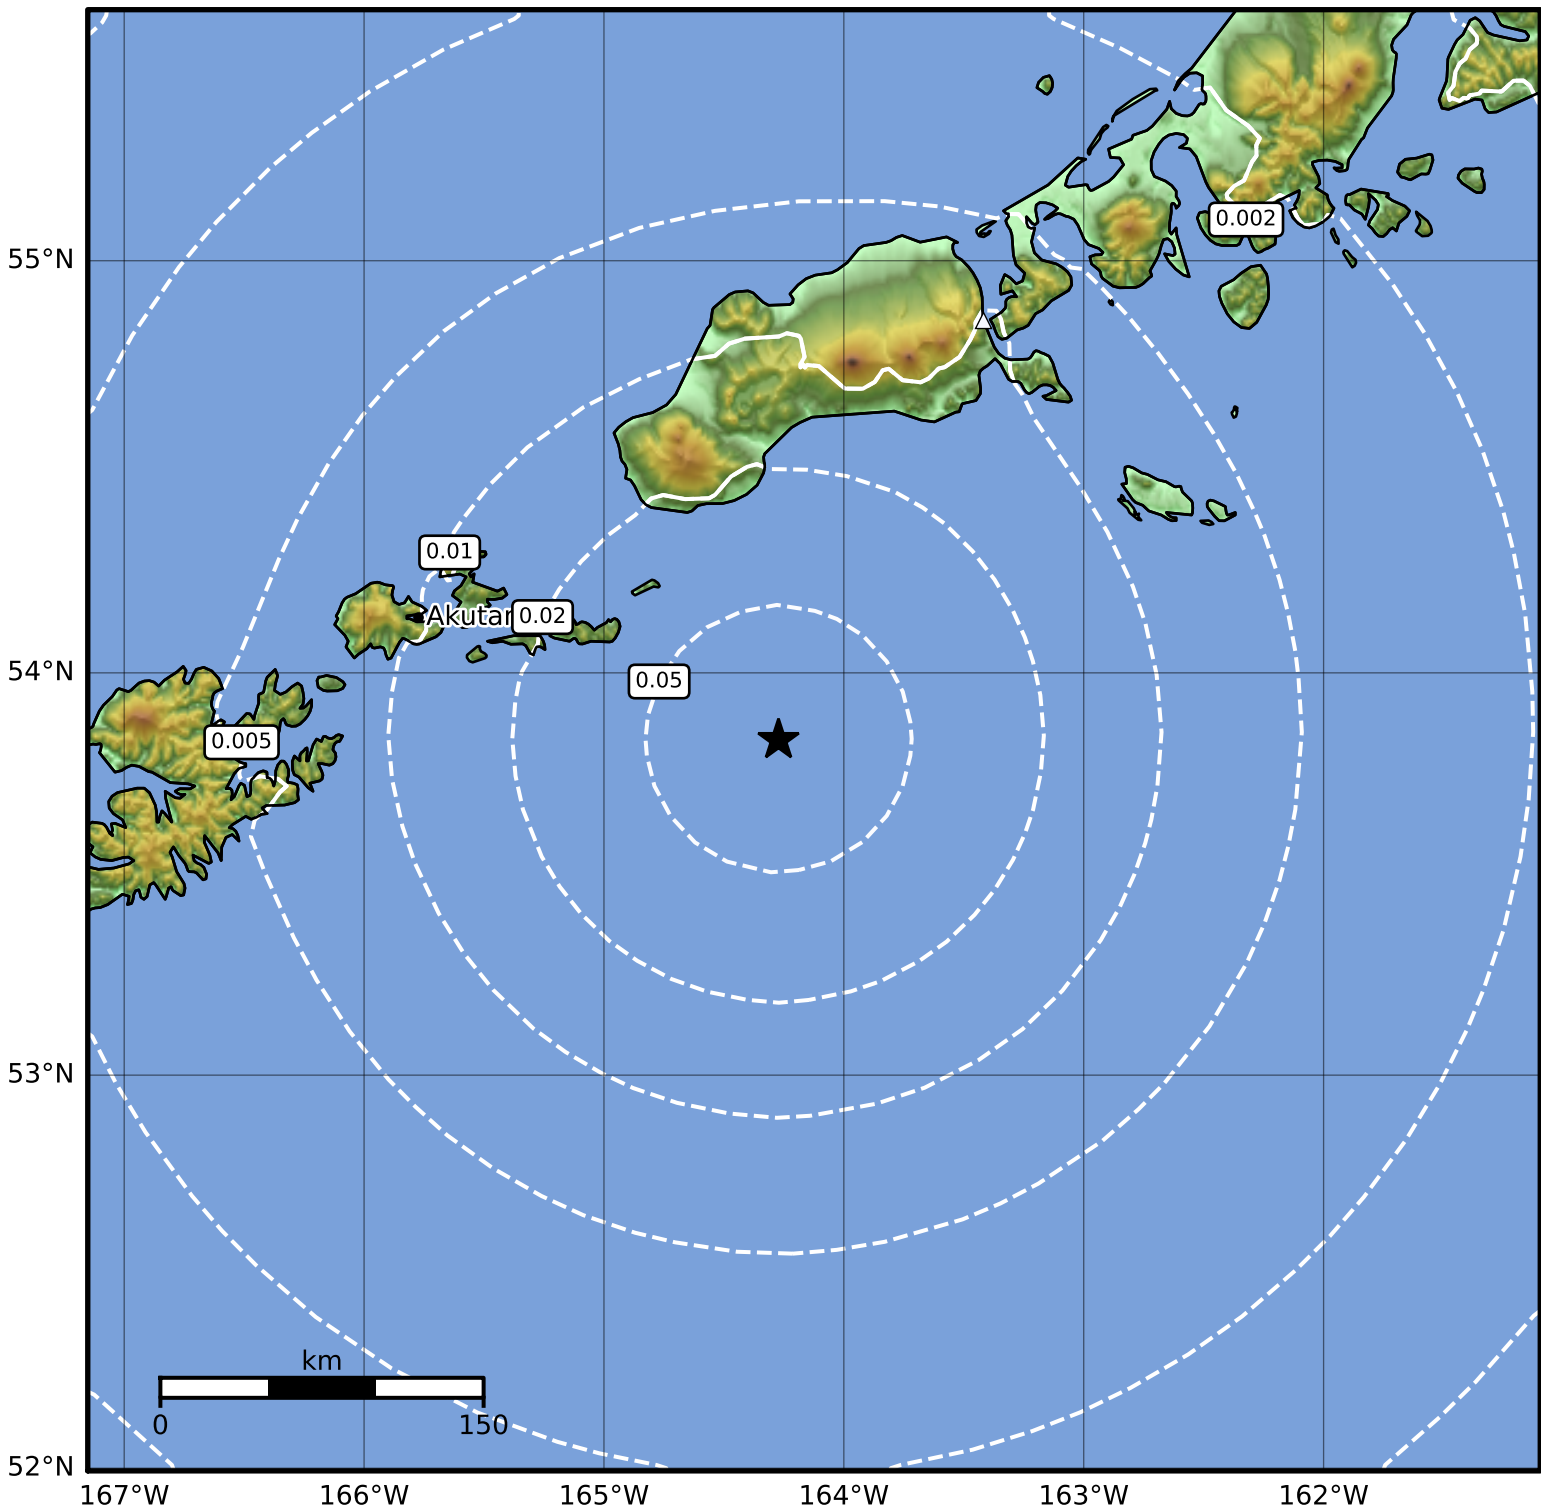

Peak Ground Acceleration Map Alaska Earthquake Center
 ShakeMap: 103 km (64 miles) ESE of Akutan
 Apr 16, 2023 00:01:18 UTC M3.7 N53.84 W164.27 Depth: 43.1km ID:ak0234vaz1lq

PGA (%g)	0.1	0.2	0.5	1	2	5	10	20	50	100	200
----------	-----	-----	-----	---	---	---	----	----	----	-----	-----

Scale based on Worden et al. (2012)

Version 2: Processed 2023-04-16T13:11:39Z

△ Seismic Instrument ○ Reported Intensity

★ Epicenter