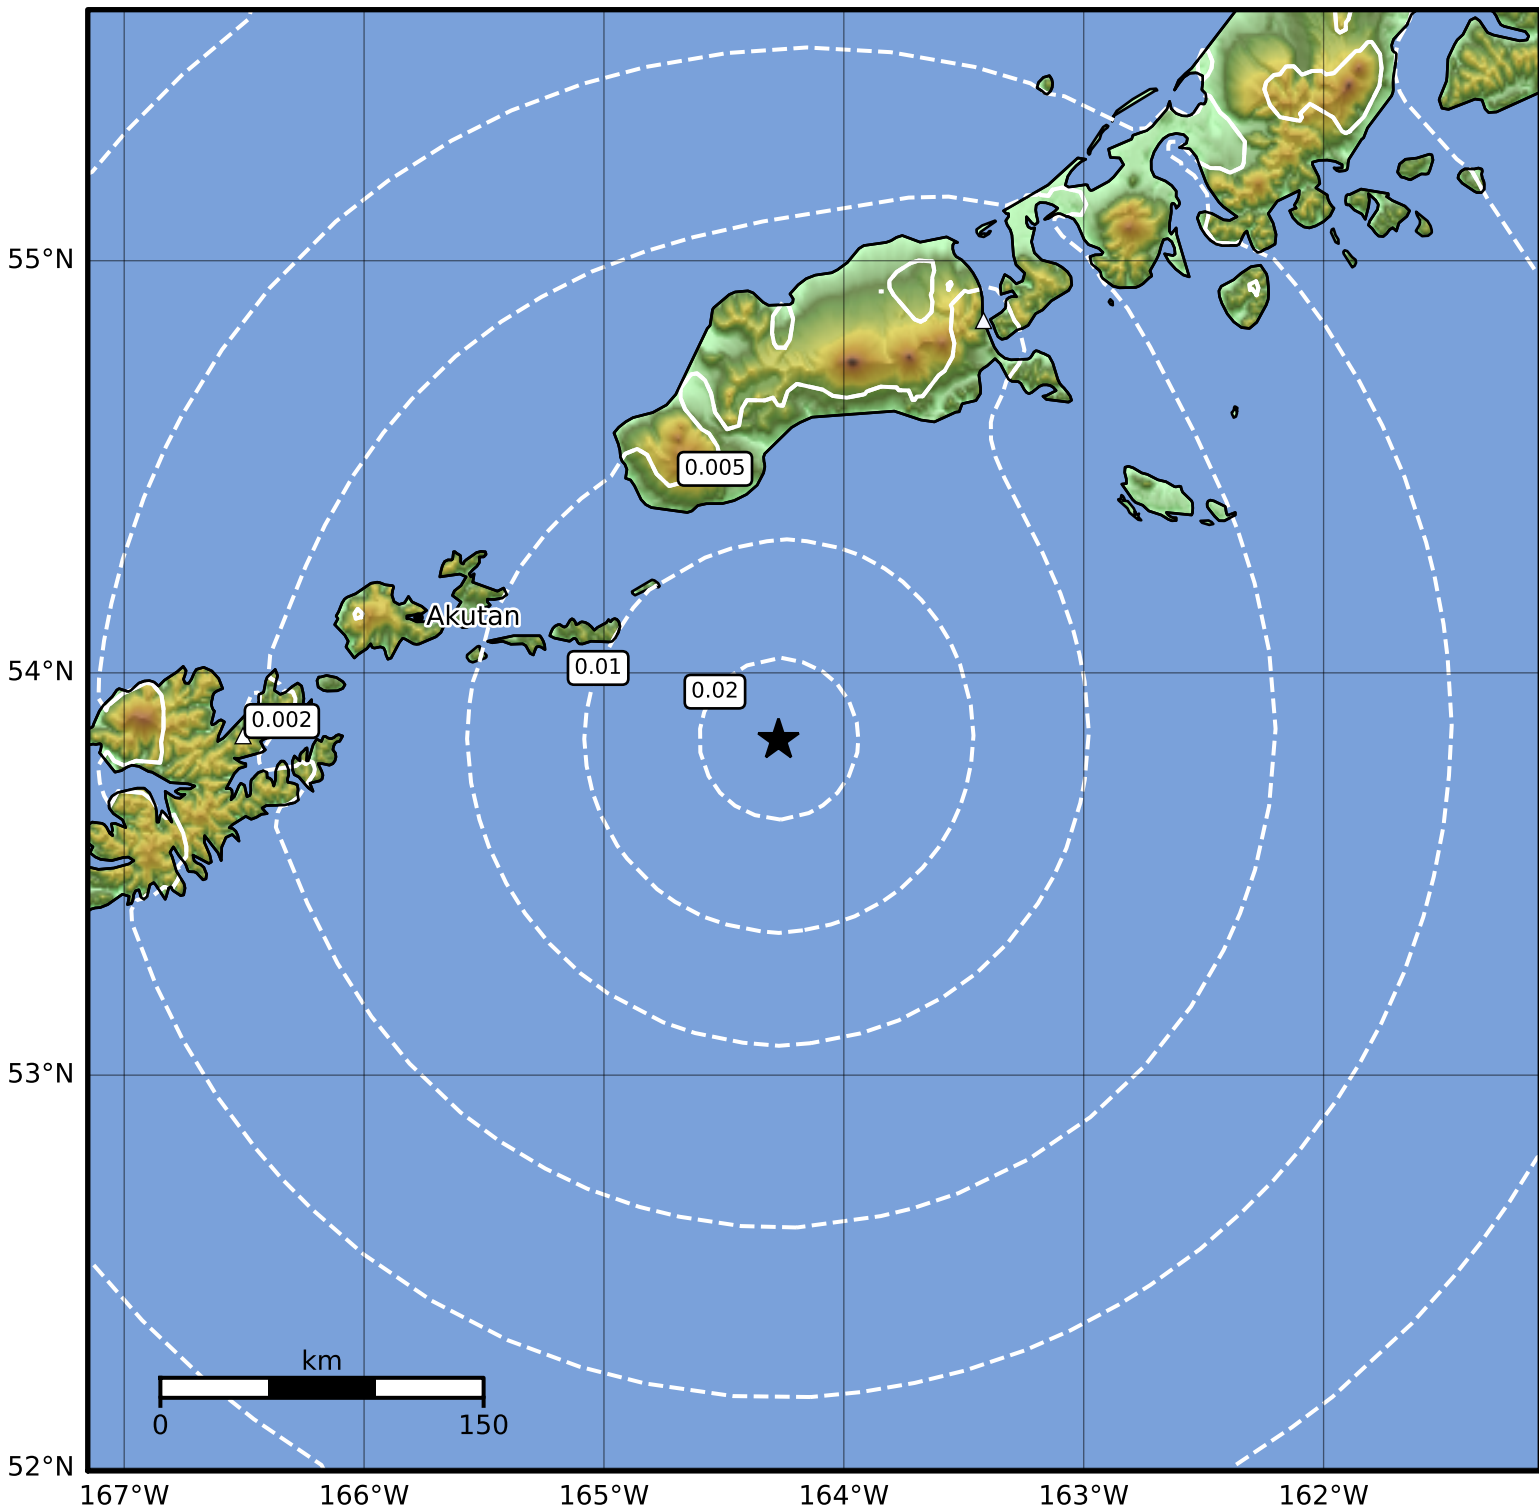

Peak Ground Velocity Map Alaska Earthquake Center  
ShakeMap: 103 km (64 miles) ESE of Akutan  
Apr 16, 2023 00:01:18 UTC M3.7 N53.84 W164.27 Depth: 43.1km ID:ak0234vaz1lq

Scale based on Worden et al. (2012)

Version 2: Processed 2023-04-16T13:11:39Z

△ Seismic Instrument ○ Reported Intensity

★ Epicenter