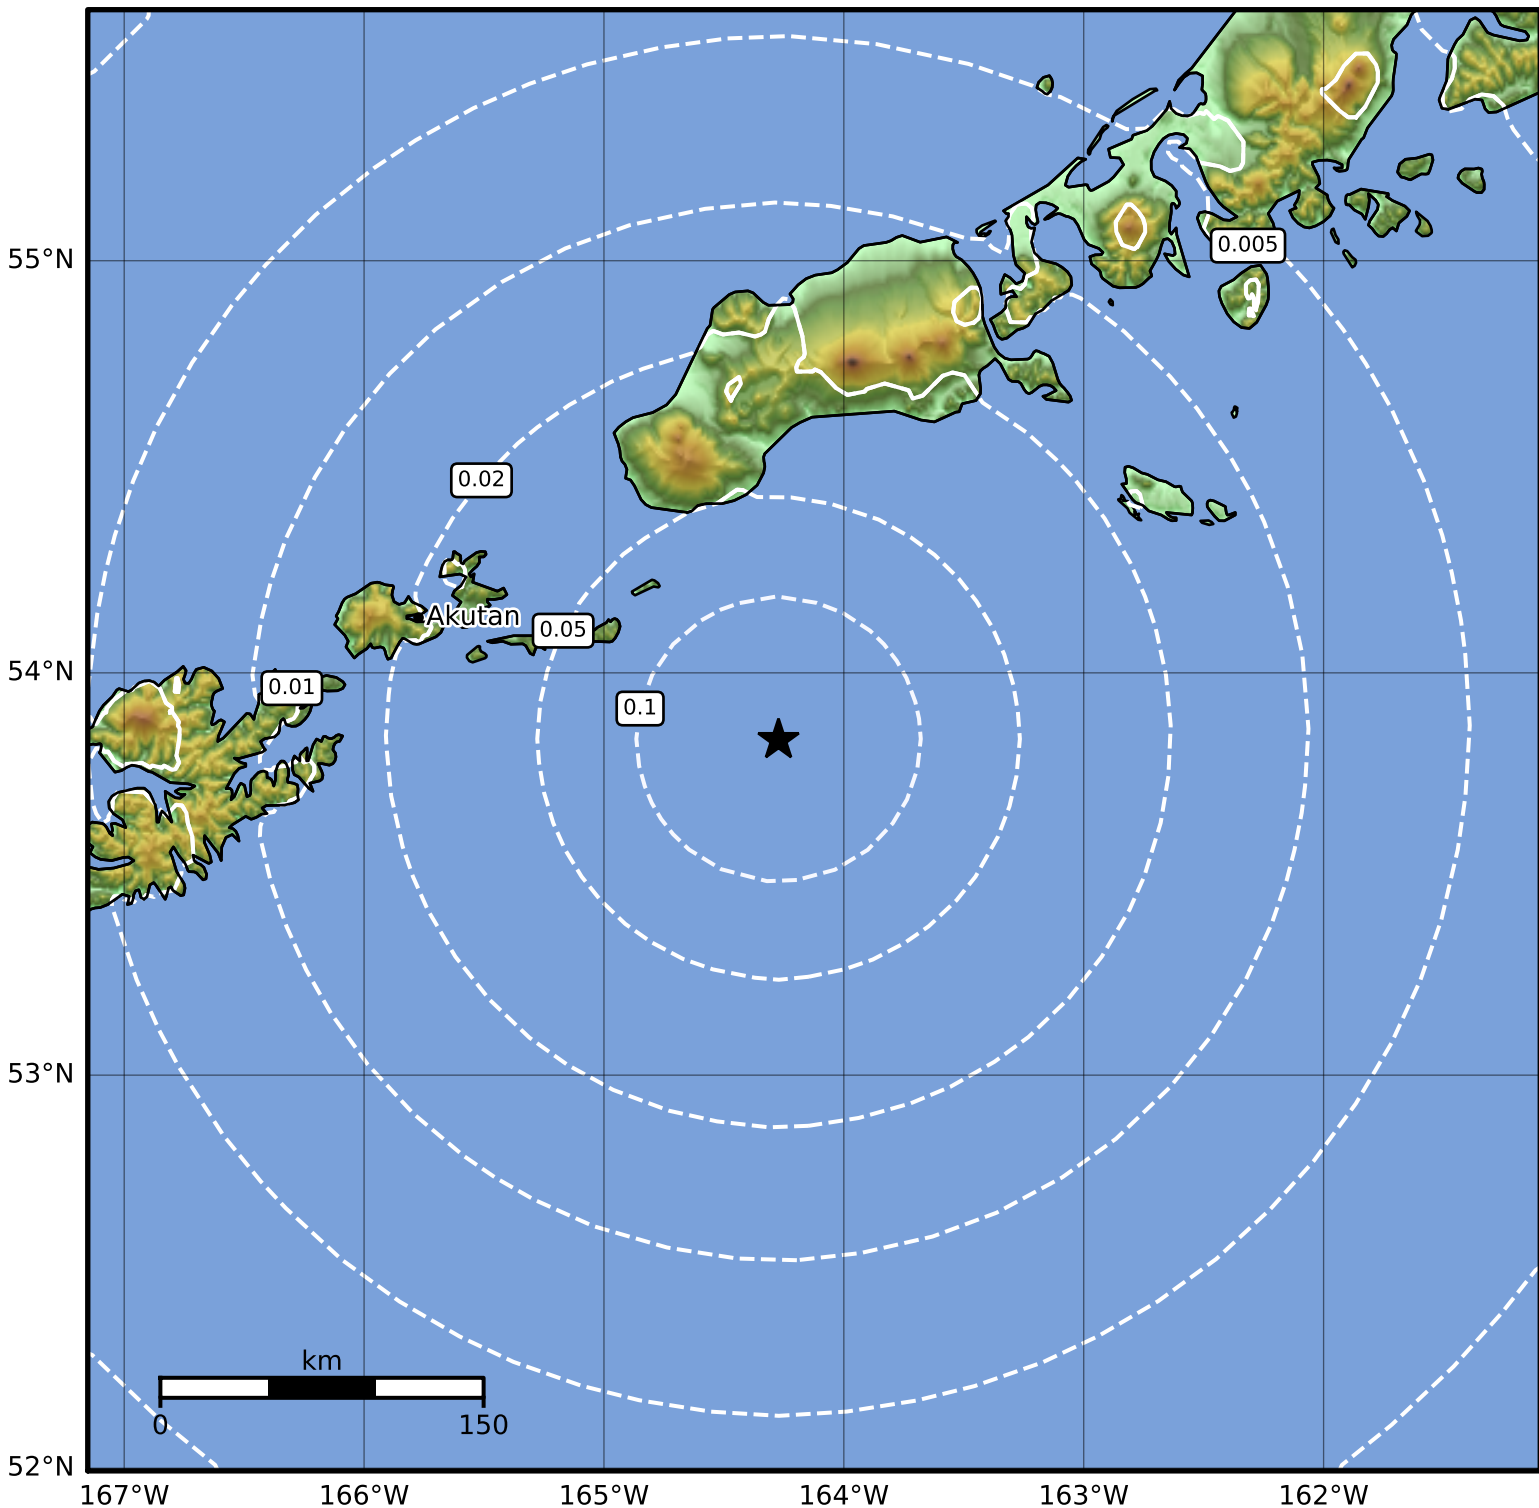

0.3 Second Peak Spectral Acceleration Map Alaska Earthquake Center
 ShakeMap: 103 km (64 miles) ESE of Akutan
 Apr 16, 2023 00:01:18 UTC M3.7 N53.84 W164.27 Depth: 43.1km ID:ak0234vaz1lq

SA(0.3) (%g)	0.1	0.2	0.5	1	2	5	10	20	50	100	200
--------------	-----	-----	-----	---	---	---	----	----	----	-----	-----

Scale based on Worden et al. (2012)

Version 2: Processed 2023-04-16T13:11:39Z

△ Seismic Instrument ○ Reported Intensity

★ Epicenter