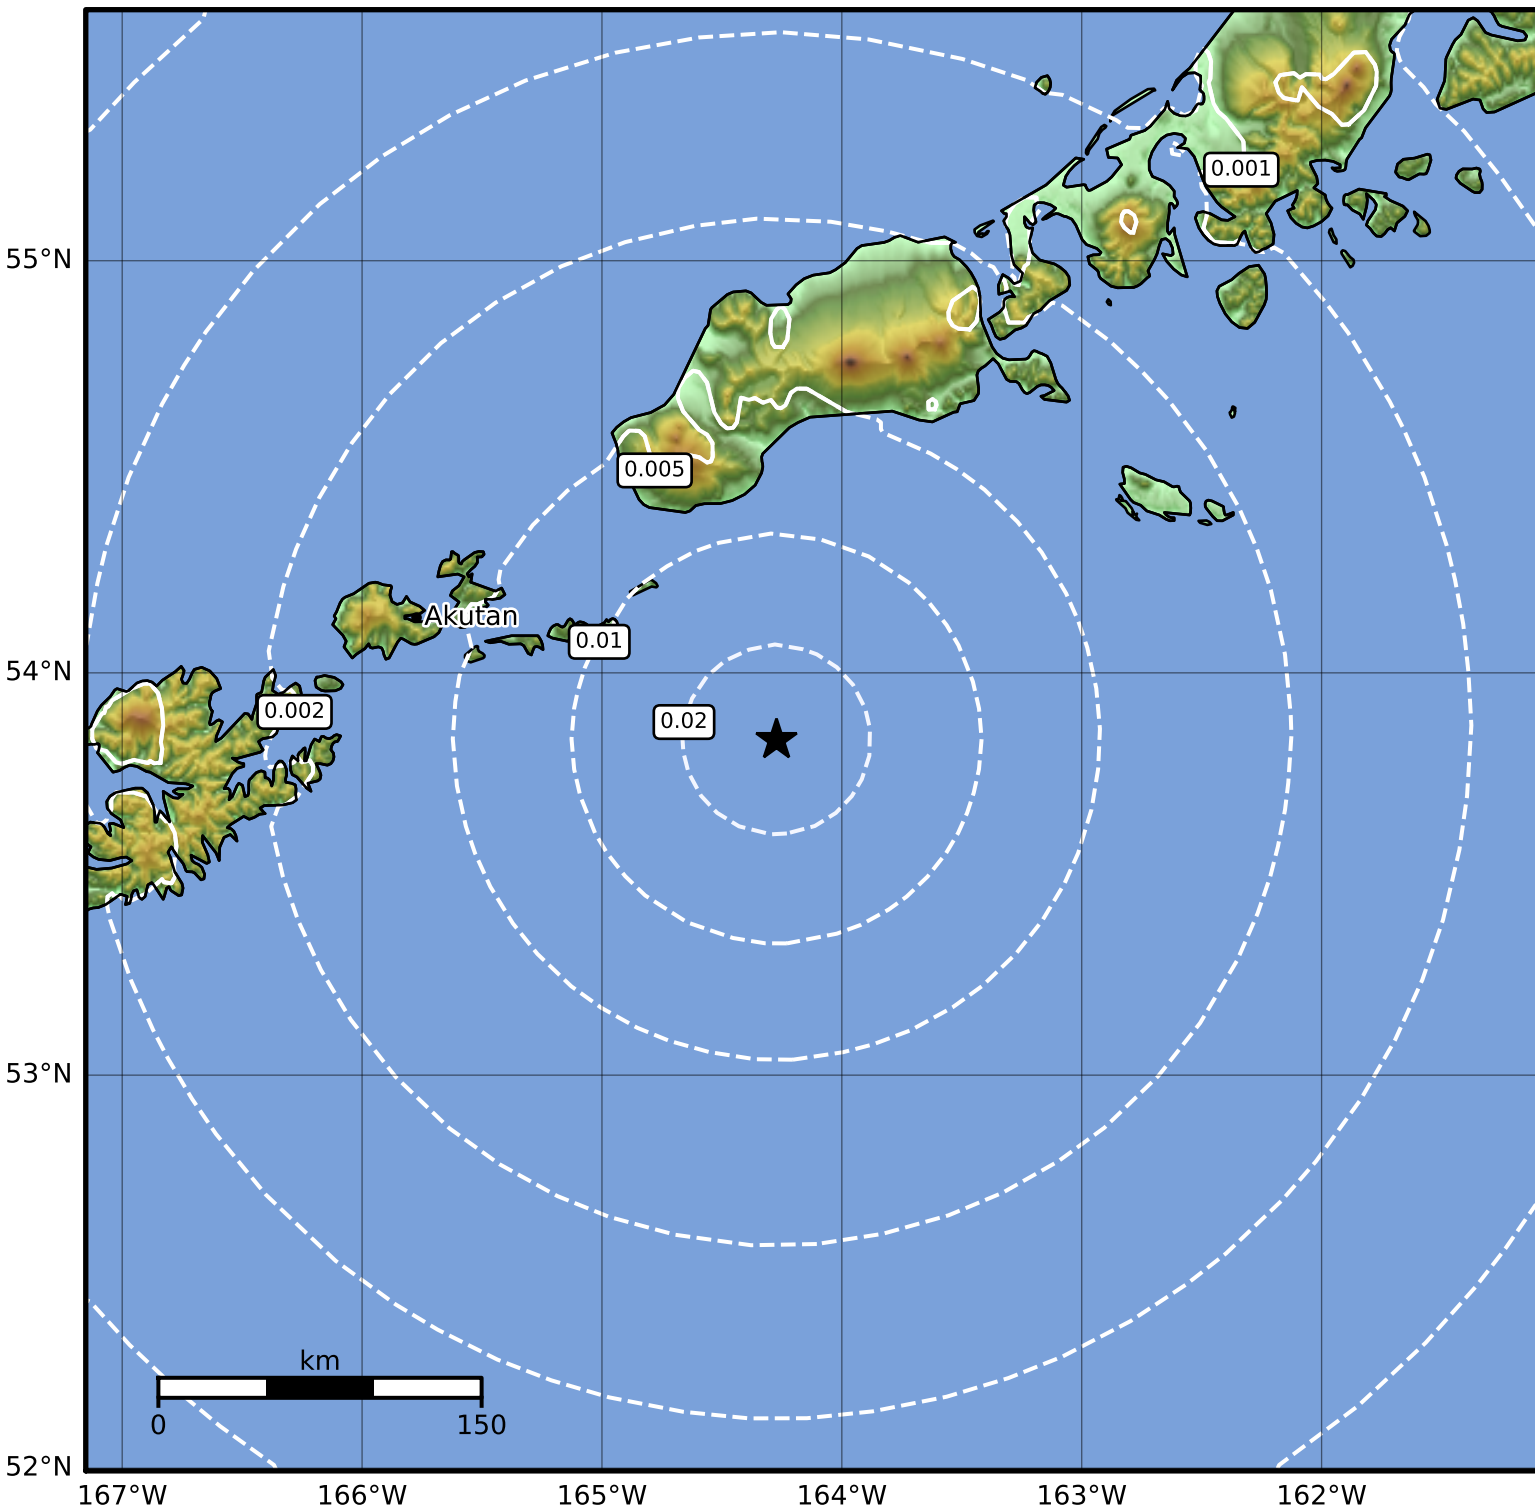

1.0 Second Peak Spectral Acceleration Map Alaska Earthquake Center
 ShakeMap: 103 km (64 miles) ESE of Akutan
 Apr 16, 2023 00:01:18 UTC M3.7 N53.84 W164.27 Depth: 43.1km ID:ak0234vaz1lq

SA(1.0) (%g)	0.1	0.2	0.5	1	2	5	10	20	50	100	200
--------------	-----	-----	-----	---	---	---	----	----	----	-----	-----

Scale based on Worden et al. (2012)

Version 2: Processed 2023-04-16T13:11:39Z

△ Seismic Instrument ○ Reported Intensity

★ Epicenter