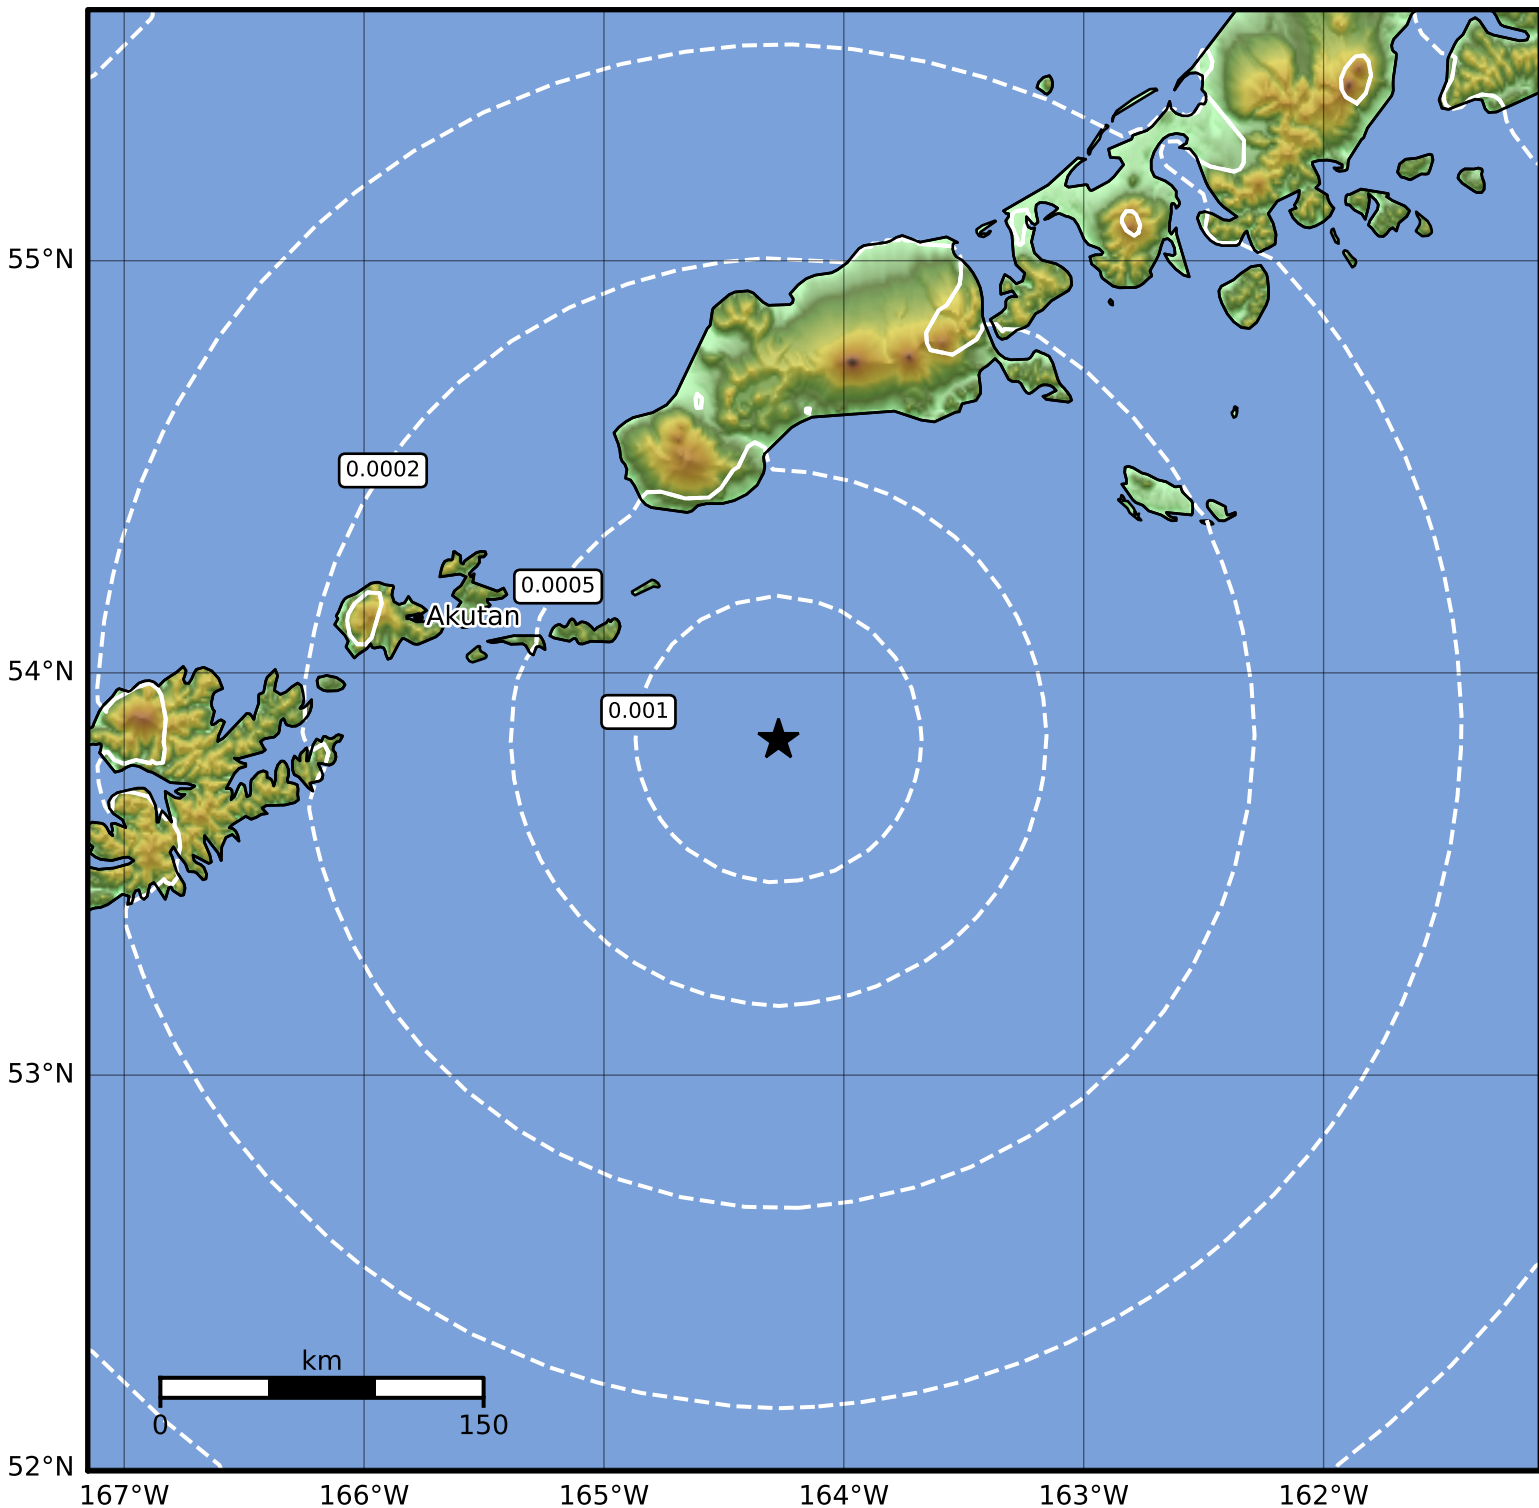

3.0 Second Peak Spectral Acceleration Map Alaska Earthquake Center  
ShakeMap: 103 km (64 miles) ESE of Akutan  
Apr 16, 2023 00:01:18 UTC M3.7 N53.84 W164.27 Depth: 43.1km ID:ak0234vaz1lq

SA(3.0) (%g)	0.1	0.2	0.5	1	2	5	10	20	50
--------------	-----	-----	-----	---	---	---	----	----	----

Scale based on Worden et al. (2012)

△ Seismic Instrument ○ Reported Intensity

★ Epicenter

Version 2: Processed 2023-04-16T13:11:39Z