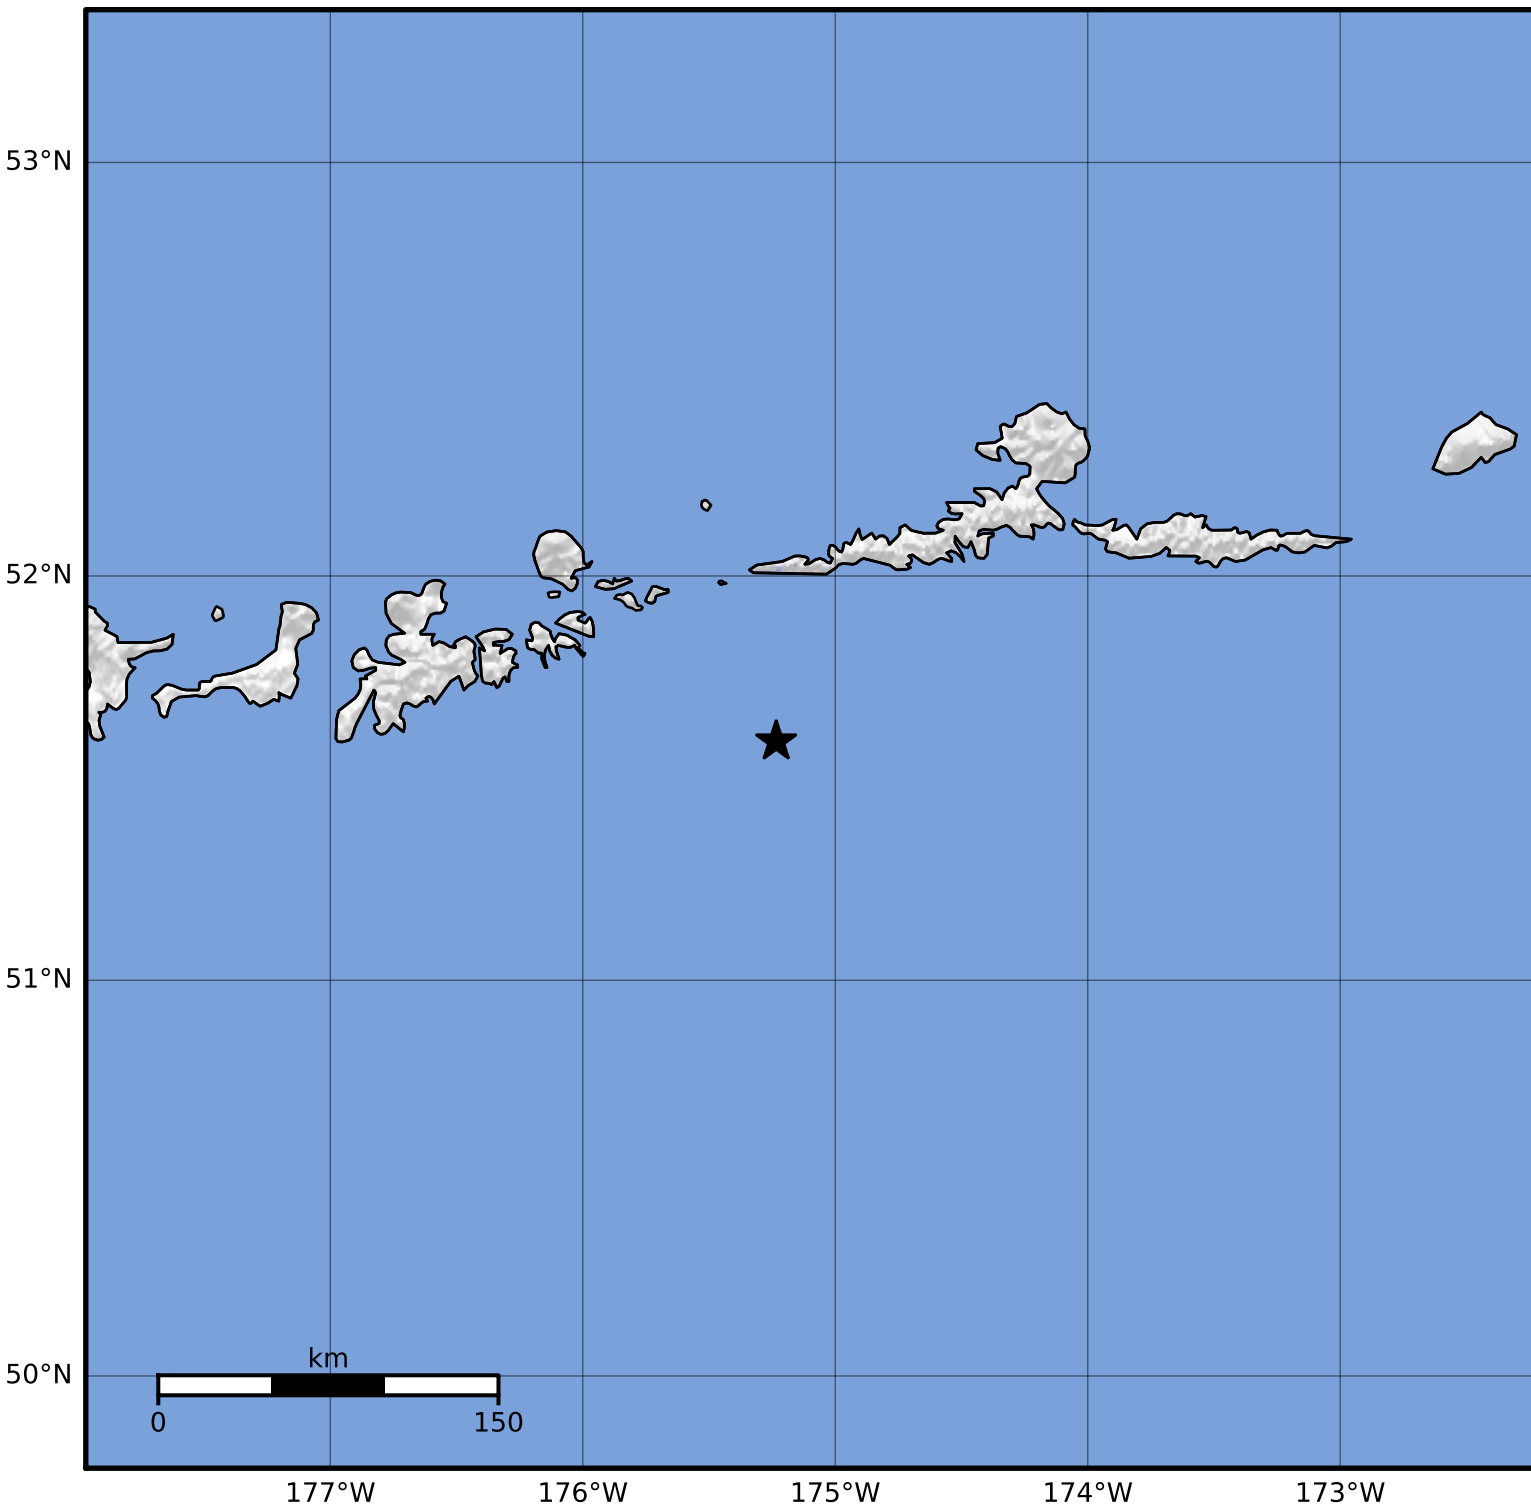

Macroseismic Intensity Map Alaska Earthquake Center  
 ShakeMap: 97 km (60 miles) SW of Atka  
 Apr 17, 2023 05:54:33 UTC M3.5 N51.59 W175.23 Depth: 30.8km ID:ak0234x1sy51

SHAKING	Not felt	Weak	Light	Moderate	Strong	Very strong	Severe	Violent	Extreme
DAMAGE	None	None	None	Very light	Light	Moderate	Moderate/heavy	Heavy	Very heavy
PGA(%g)	<0.0464	0.297	2.76	6.2	11.5	21.5	40.1	74.7	>139
PGV(cm/s)	<0.0215	0.135	1.41	4.65	9.64	20	41.4	85.8	>178
INTENSITY	<b>I</b>	<b>II-III</b>	<b>IV</b>	<b>V</b>	<b>VI</b>	<b>VII</b>	<b>VIII</b>	<b>IX</b>	<b>X+</b>

Scale based on Worden et al. (2012)

Version 1: Processed 2023-04-17T05:57:24Z

△ Seismic Instrument ○ Reported Intensity

★ Epicenter