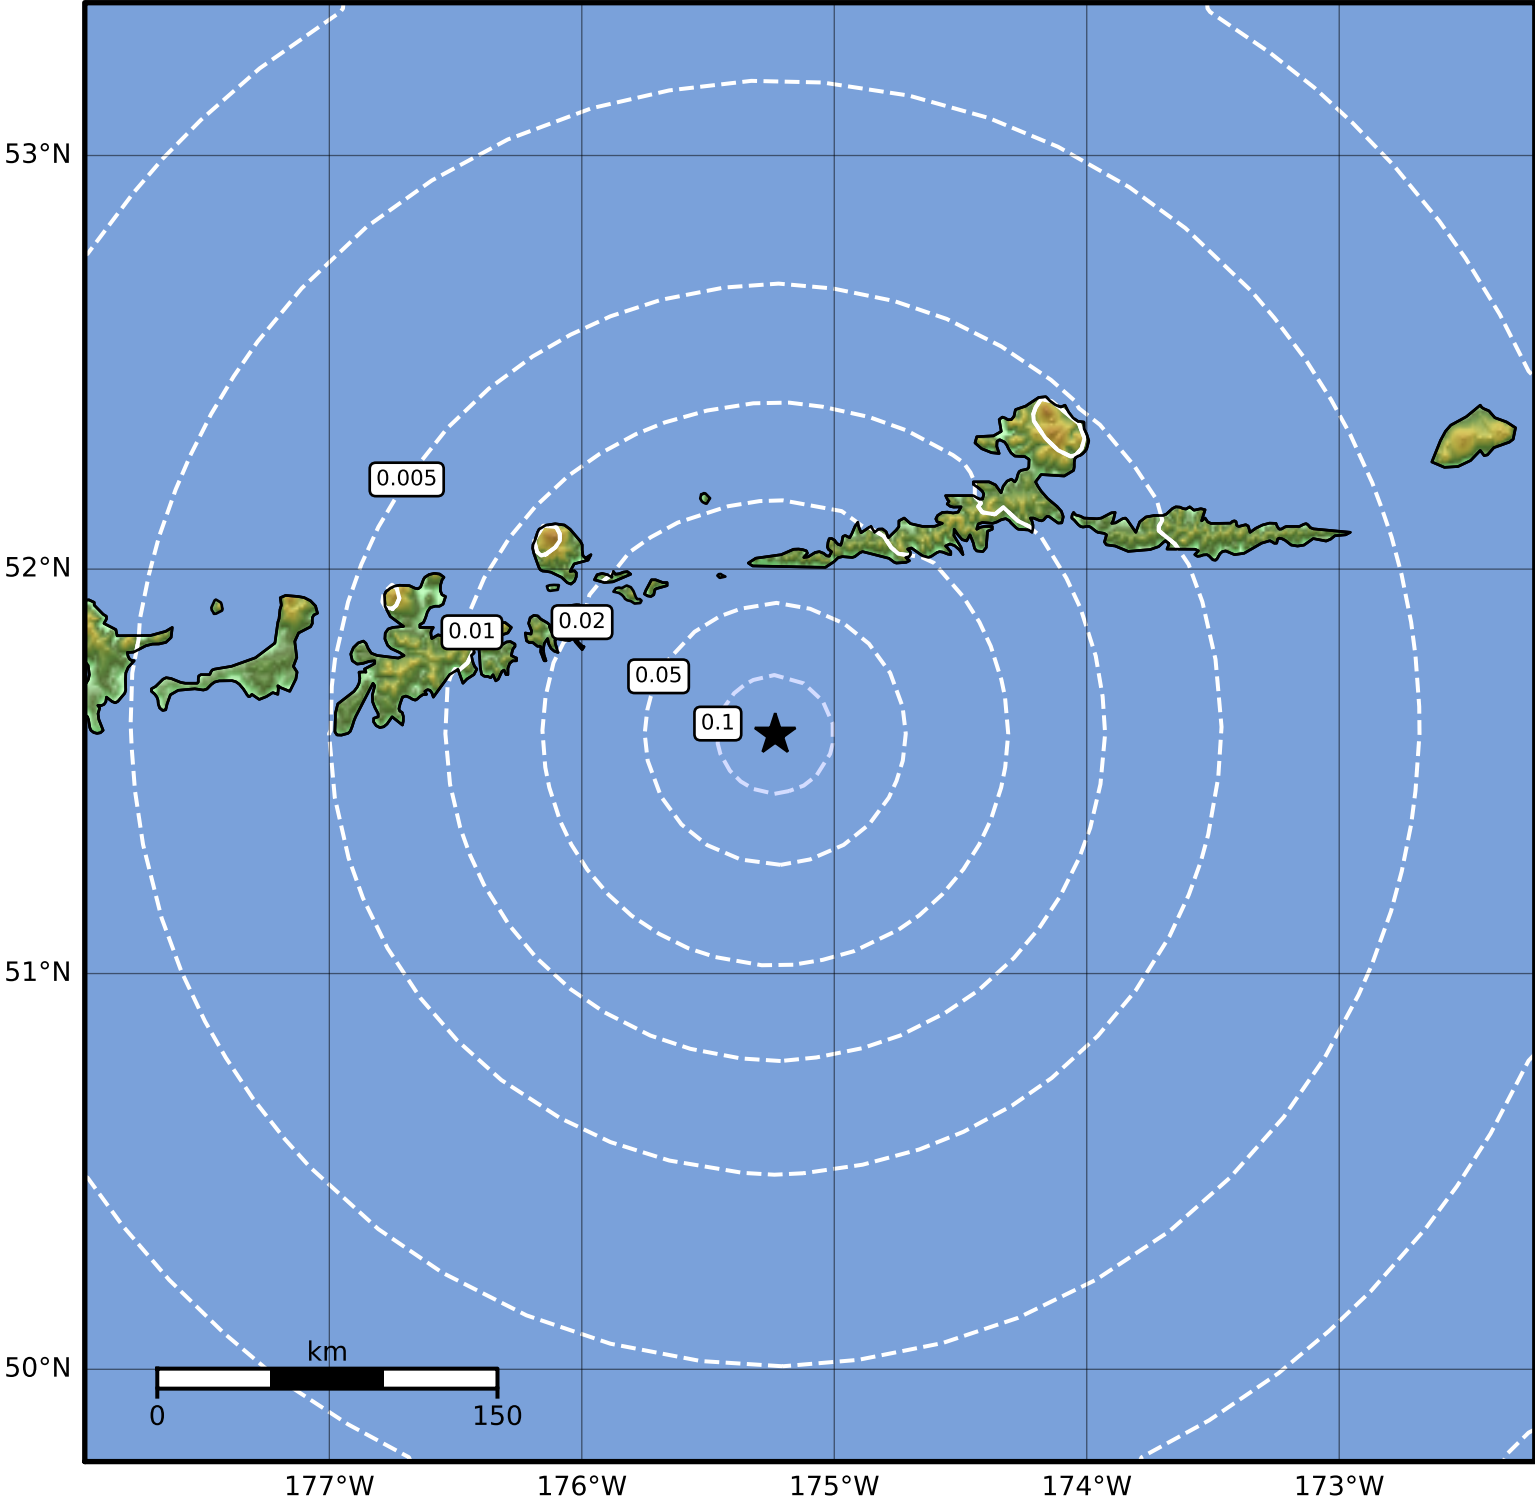

Peak Ground Acceleration Map Alaska Earthquake Center
 ShakeMap: 97 km (60 miles) SW of Atka
 Apr 17, 2023 05:54:33 UTC M3.5 N51.59 W175.23 Depth: 30.8km ID:ak0234x1sy51

PGA (%g)	0.1	0.2	0.5	1	2	5	10	20	50	100	200

Scale based on Worden et al. (2012)

Version 1: Processed 2023-04-17T05:57:24Z

△ Seismic Instrument ○ Reported Intensity

★ Epicenter