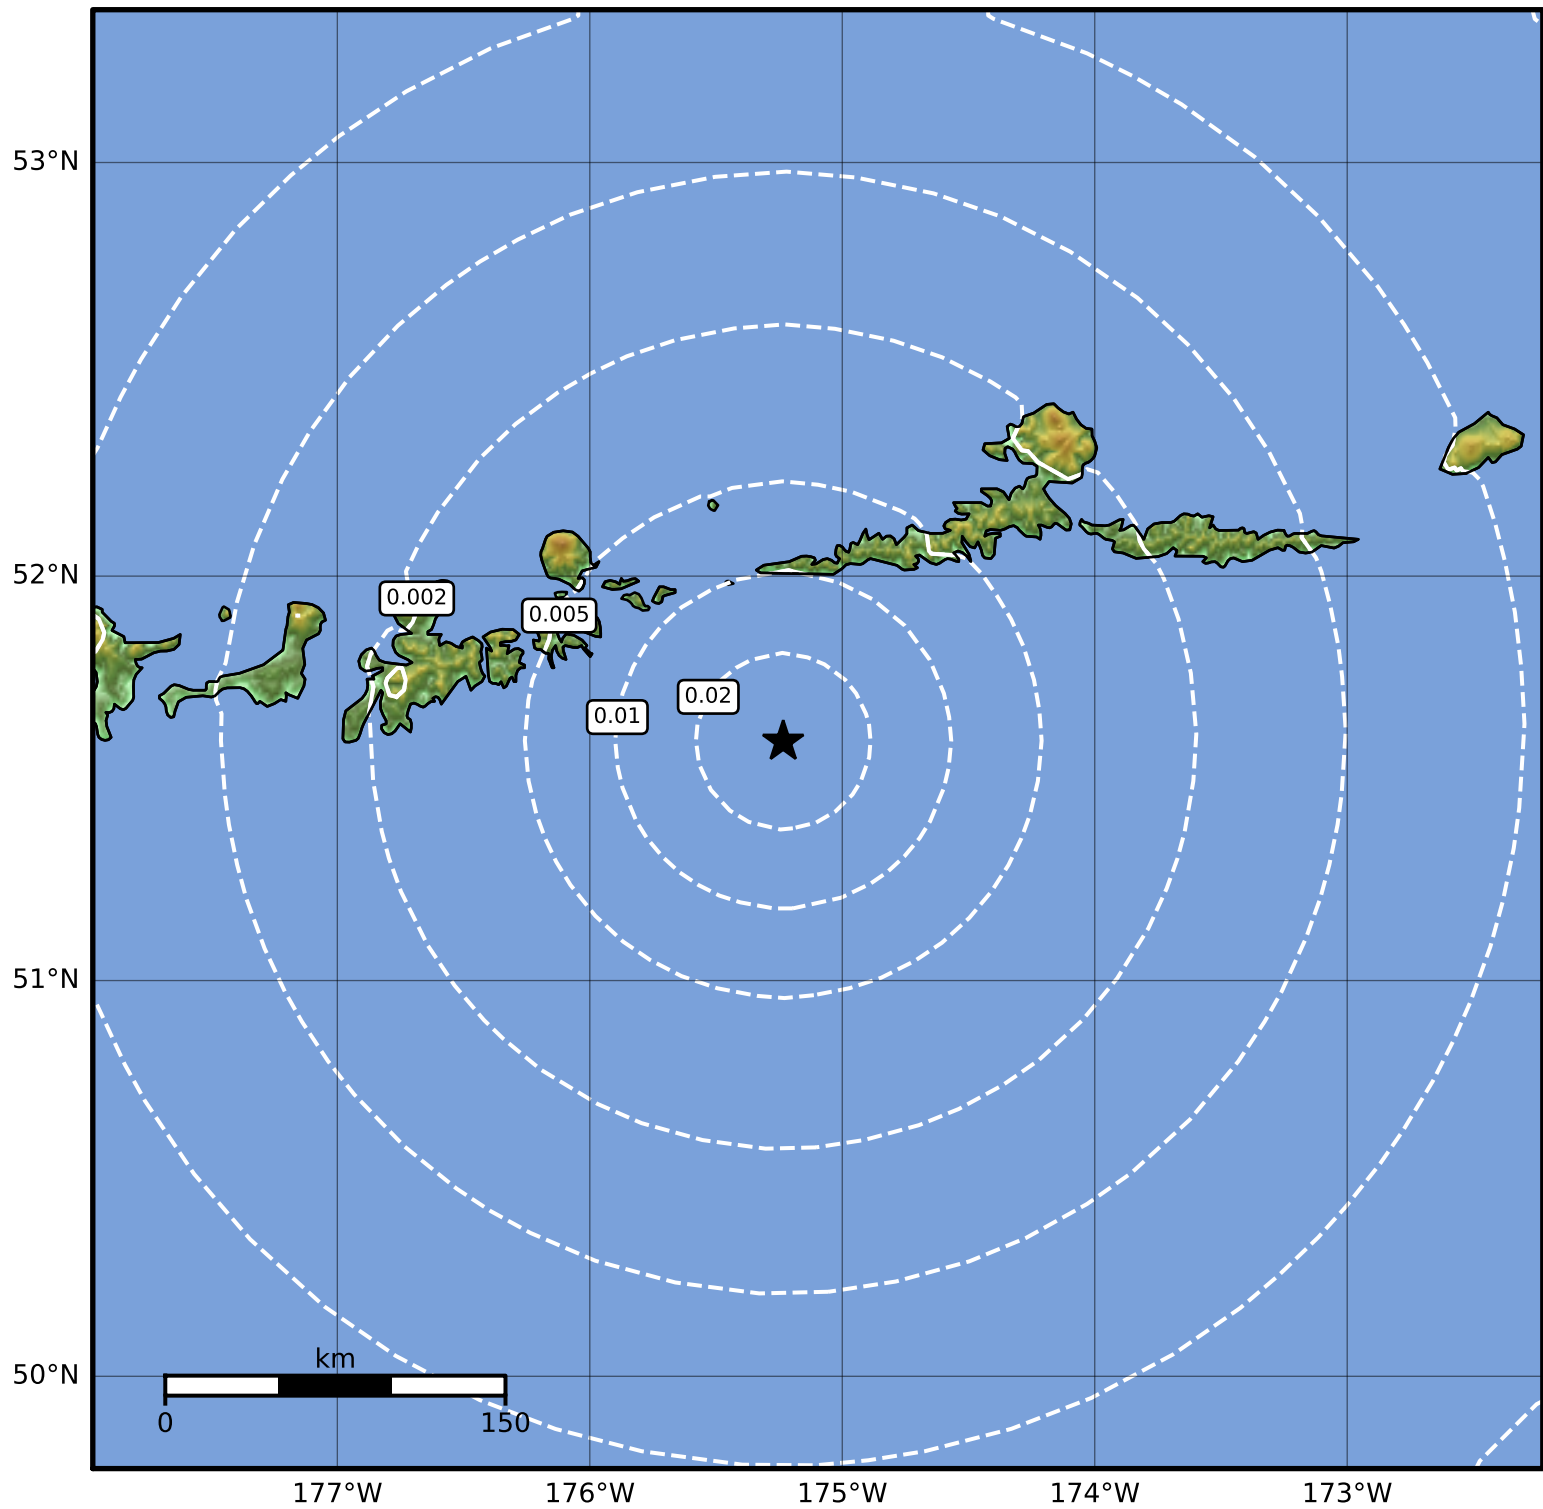

Peak Ground Velocity Map Alaska Earthquake Center  
 ShakeMap: 97 km (60 miles) SW of Atka  
 Apr 17, 2023 05:54:33 UTC M3.5 N51.59 W175.23 Depth: 30.8km ID:ak0234x1sy51

| PGV (cm/s) | 0.1 | 0.2 | 0.5 | 1 | 2 | 5 | 10 | 20 | 50 | 100 | 200 |
|------------|-----|-----|-----|---|---|---|----|----|----|-----|-----|
|------------|-----|-----|-----|---|---|---|----|----|----|-----|-----|

Scale based on Worden et al. (2012)

Version 1: Processed 2023-04-17T05:57:24Z

△ Seismic Instrument    ○ Reported Intensity    ★ Epicenter