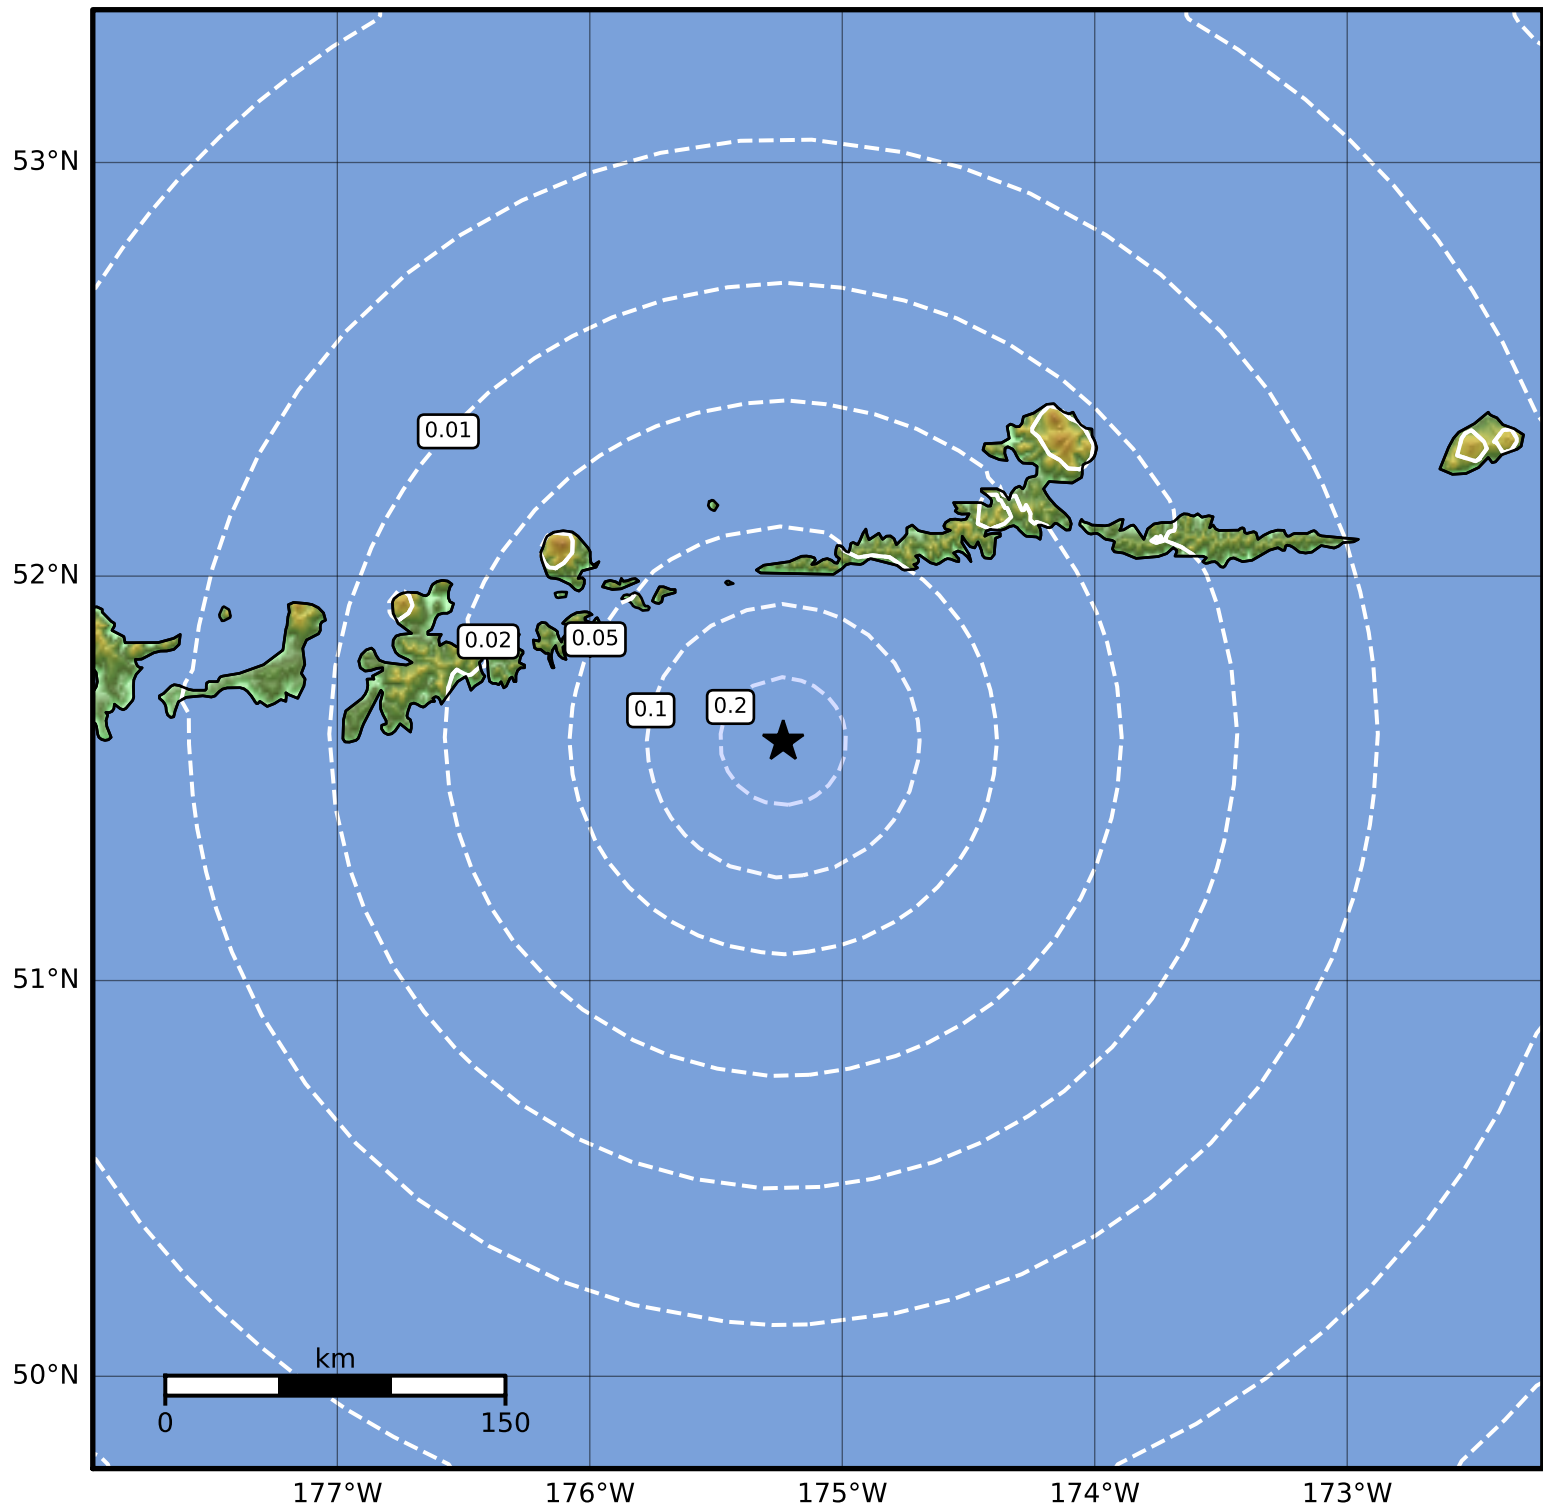

0.3 Second Peak Spectral Acceleration Map Alaska Earthquake Center  
 ShakeMap: 97 km (60 miles) SW of Atka  
 Apr 17, 2023 05:54:33 UTC M3.5 N51.59 W175.23 Depth: 30.8km ID:ak0234x1sy51

<b>SA(0.3) (%g)</b>	<b>0.1</b>	<b>0.2</b>	<b>0.5</b>	<b>1</b>	<b>2</b>	<b>5</b>	<b>10</b>	<b>20</b>	<b>50</b>	<b>100</b>	<b>200</b>
---------------------	------------	------------	------------	----------	----------	----------	-----------	-----------	-----------	------------	------------

Scale based on Worden et al. (2012)

Version 1: Processed 2023-04-17T05:57:24Z

△ Seismic Instrument ○ Reported Intensity

★ Epicenter