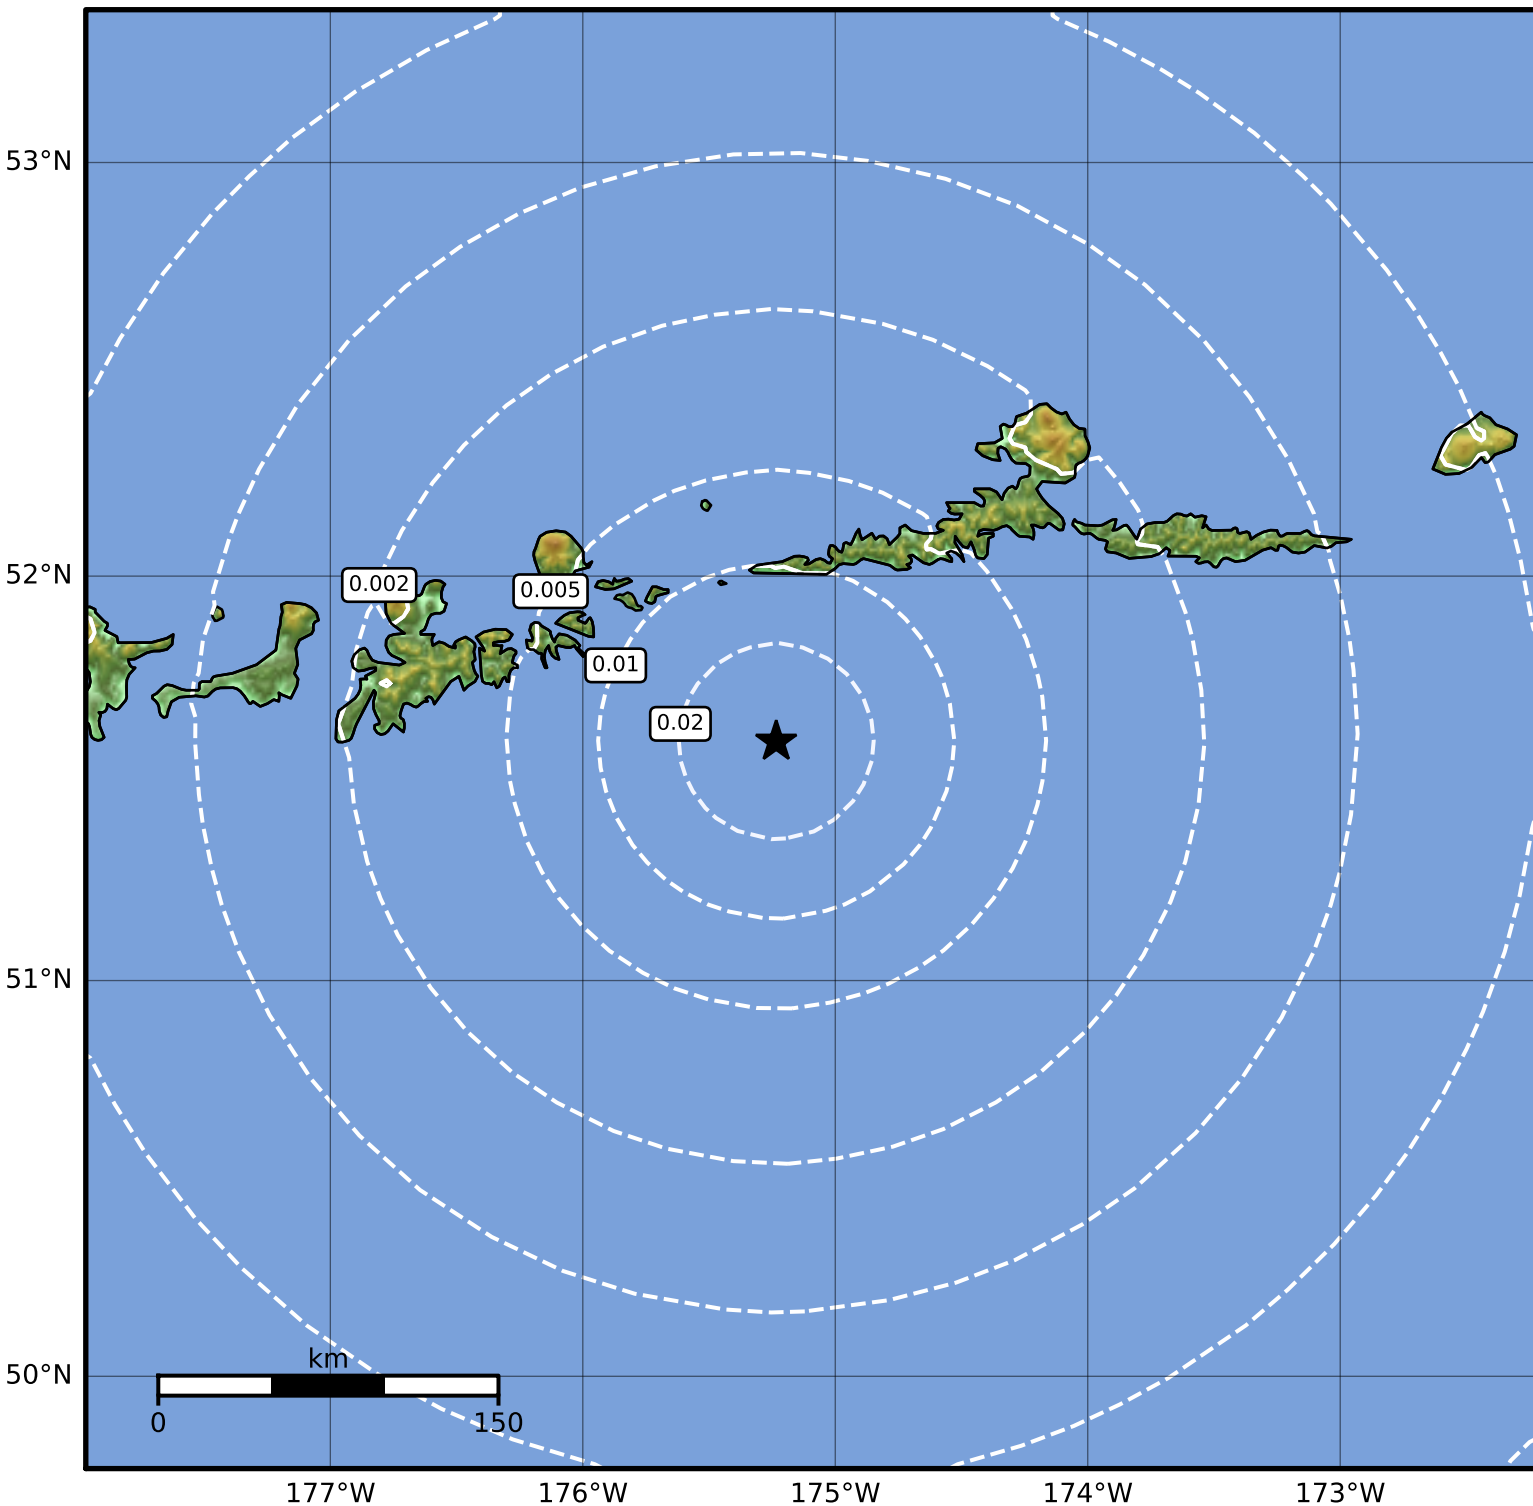

1.0 Second Peak Spectral Acceleration Map Alaska Earthquake Center  
 ShakeMap: 97 km (60 miles) SW of Atka  
 Apr 17, 2023 05:54:33 UTC M3.5 N51.59 W175.23 Depth: 30.8km ID:ak0234x1sy51

<b>SA(1.0) (%g)</b>	<b>0.1</b>	<b>0.2</b>	<b>0.5</b>	<b>1</b>	<b>2</b>	<b>5</b>	<b>10</b>	<b>20</b>	<b>50</b>	<b>100</b>	<b>200</b>
---------------------	------------	------------	------------	----------	----------	----------	-----------	-----------	-----------	------------	------------

Scale based on Worden et al. (2012)

Version 1: Processed 2023-04-17T05:57:24Z

△ Seismic Instrument    ○ Reported Intensity

★ Epicenter