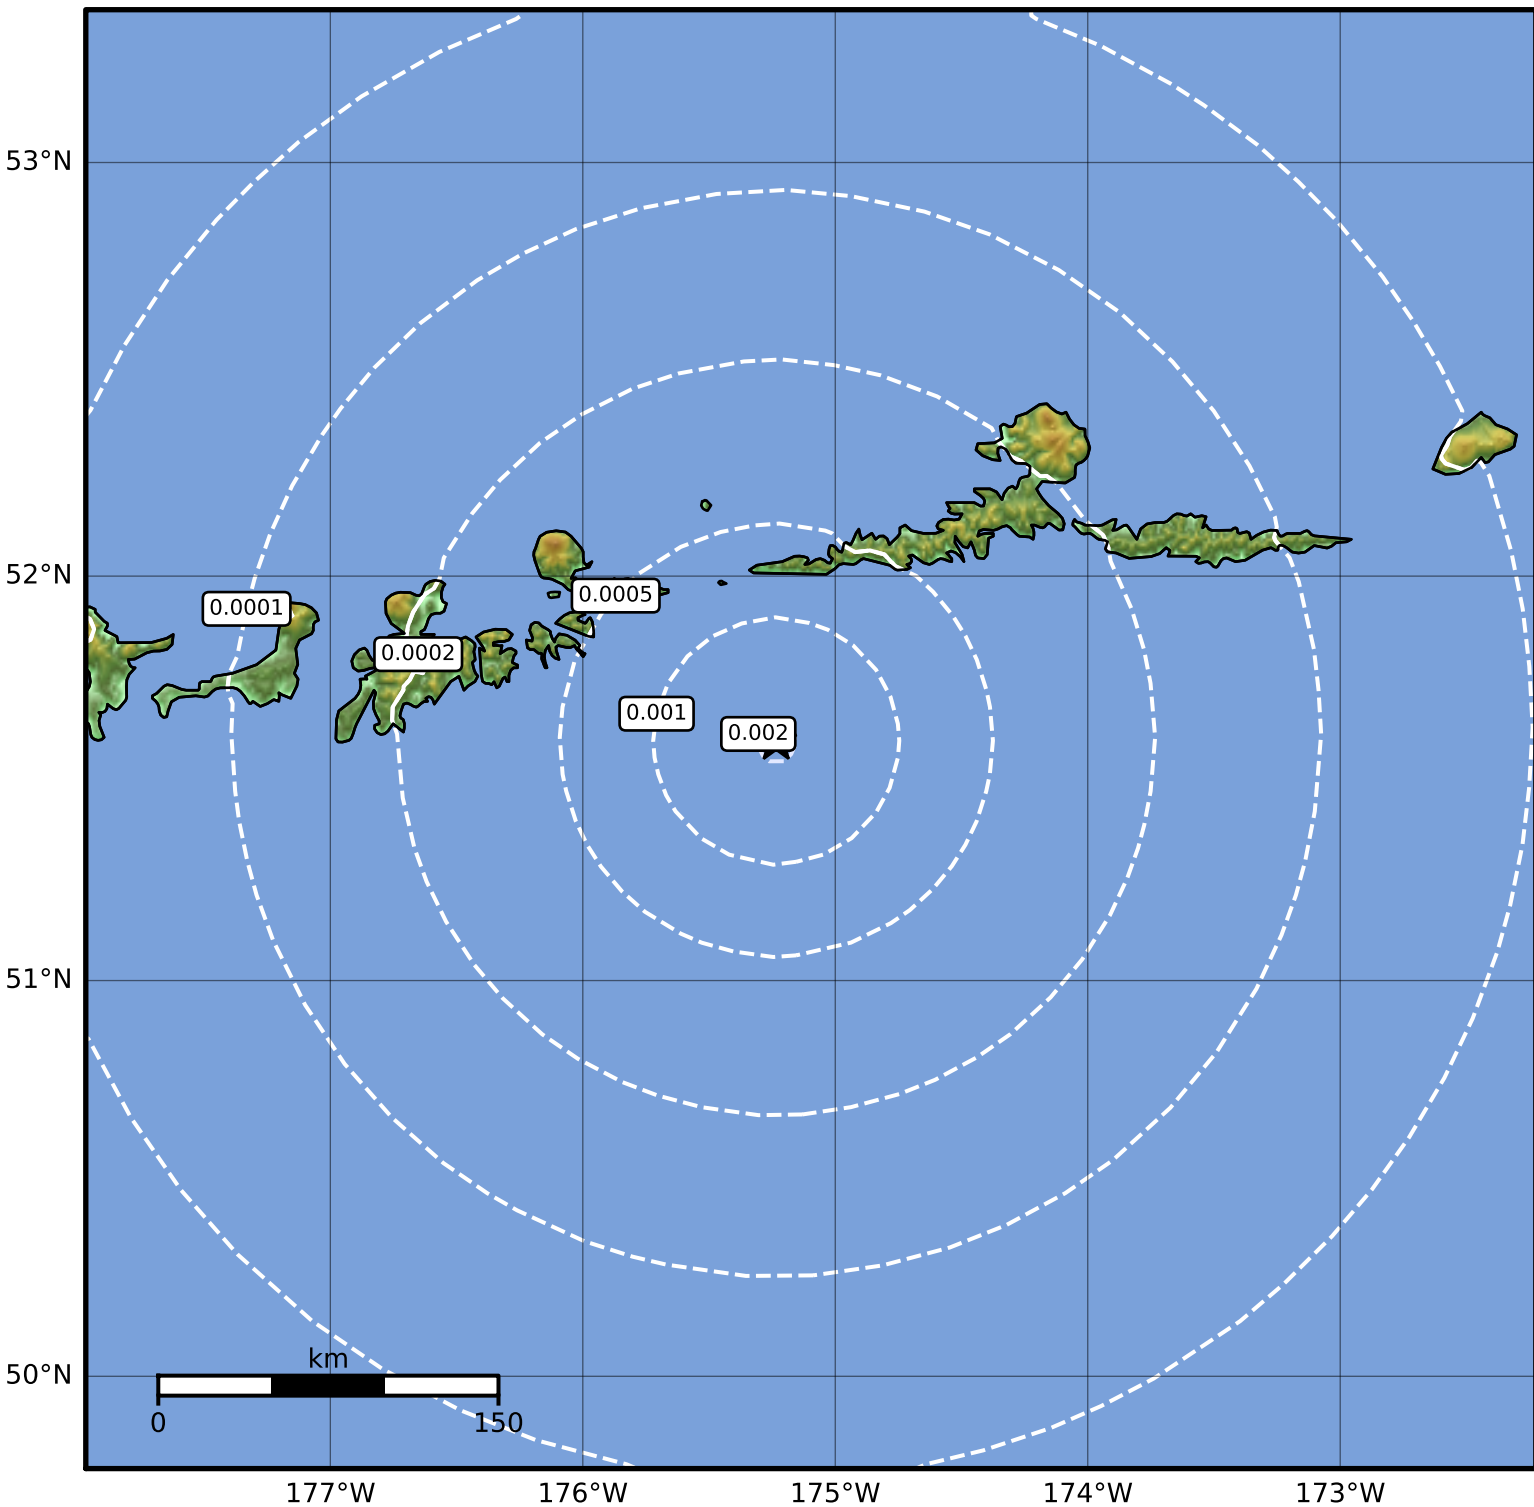

3.0 Second Peak Spectral Acceleration Map Alaska Earthquake Center
 ShakeMap: 97 km (60 miles) SW of Atka
 Apr 17, 2023 05:54:33 UTC M3.5 N51.59 W175.23 Depth: 30.8km ID:ak0234x1sy51

Scale based on Worden et al. (2012)

Version 1: Processed 2023-04-17T05:57:24Z

△ Seismic Instrument ○ Reported Intensity

★ Epicenter