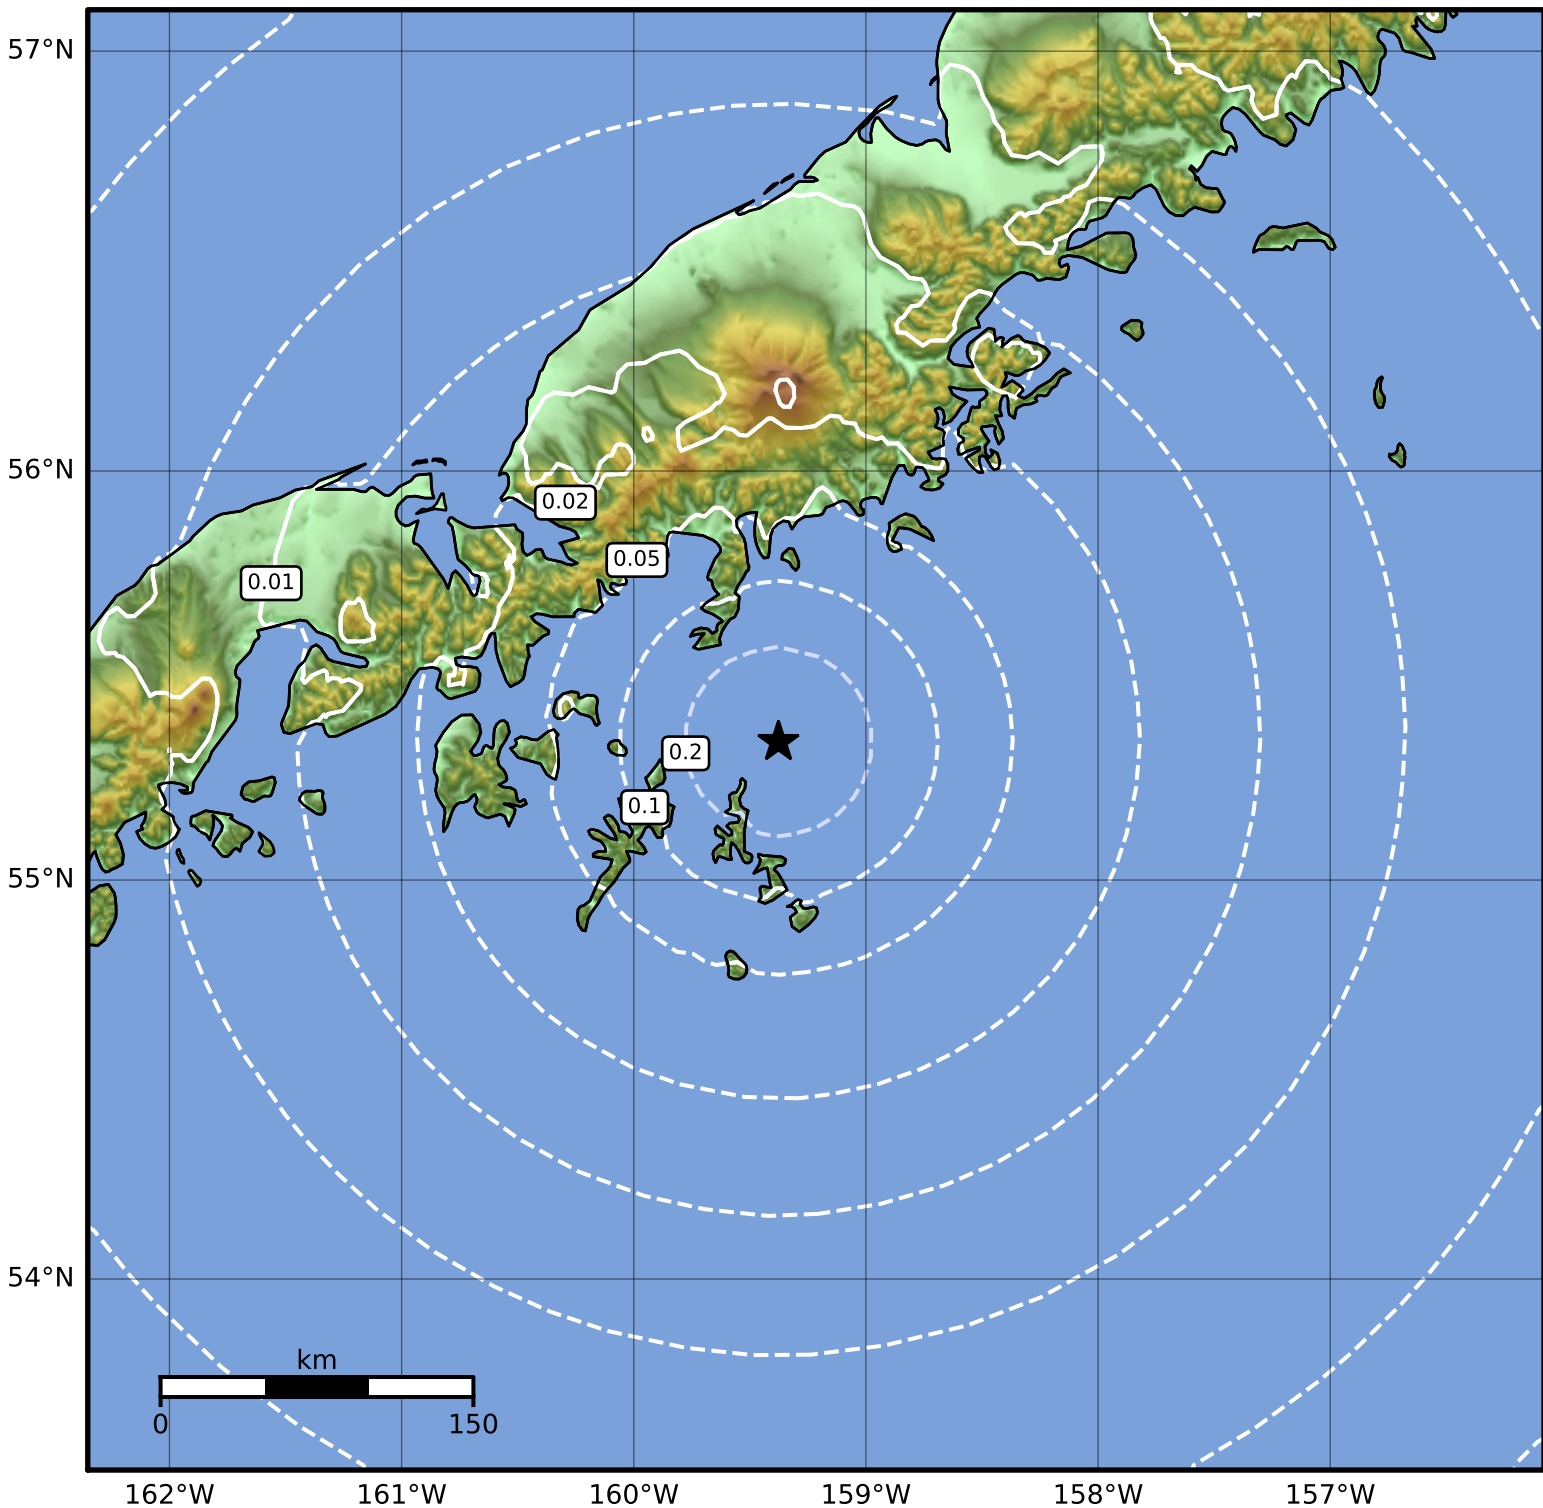

0.3 Second Peak Spectral Acceleration Map Alaska Earthquake Center
 ShakeMap: 65 km (40 miles) SSW of Perryville
 Apr 18, 2023 07:58:23 UTC M3.6 N55.34 W159.38 Depth: 26.7km ID:ak0234yqjzvw

SA(0.3) (%g)	0.1	0.2	0.5	1	2	5	10	20	50	100	200
--------------	-----	-----	-----	---	---	---	----	----	----	-----	-----

Scale based on Worden et al. (2012)

Version 1: Processed 2023-04-18T08:01:20Z

△ Seismic Instrument ○ Reported Intensity

★ Epicenter