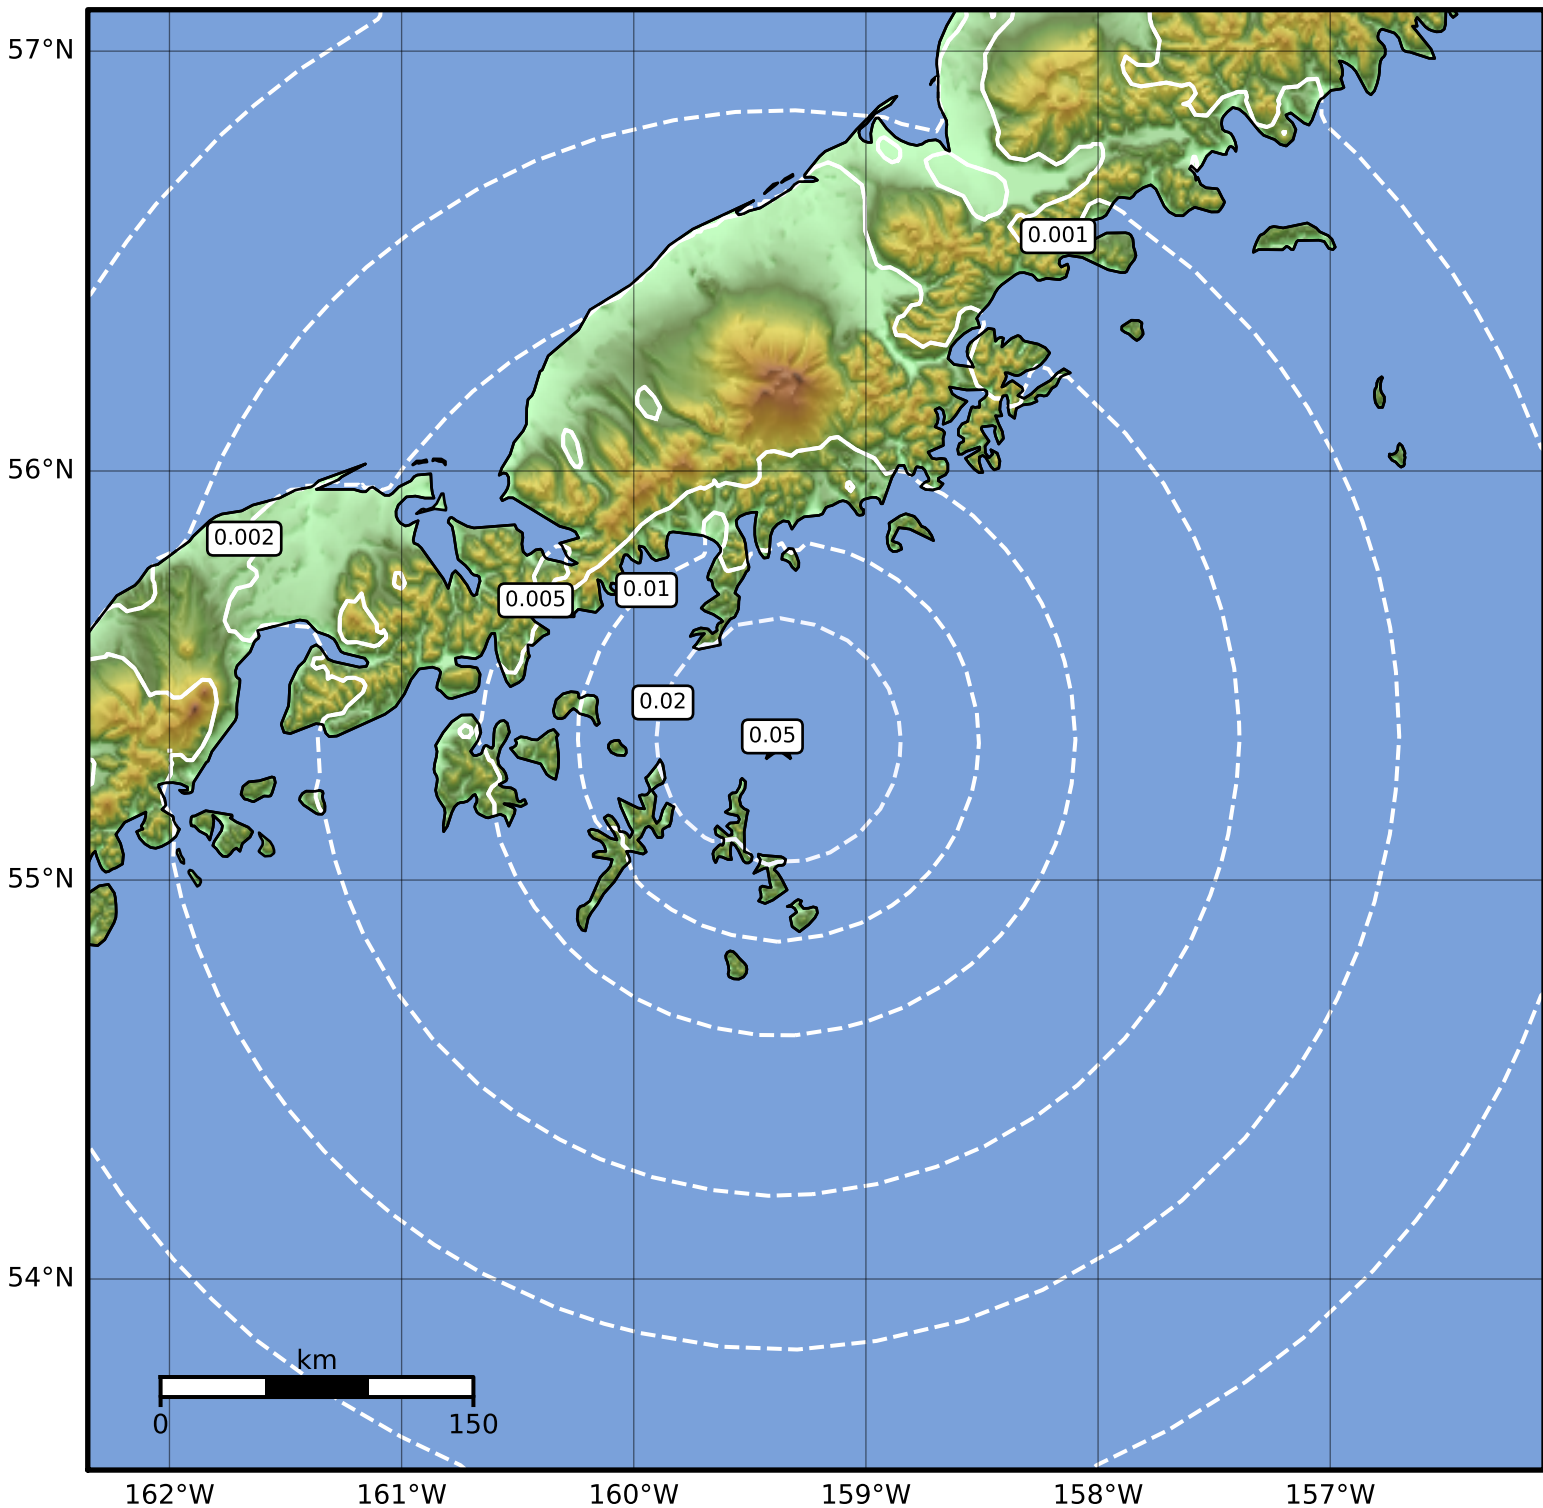

1.0 Second Peak Spectral Acceleration Map Alaska Earthquake Center
 ShakeMap: 65 km (40 miles) SSW of Perryville
 Apr 18, 2023 07:58:23 UTC M3.6 N55.34 W159.38 Depth: 26.7km ID:ak0234yqjzvv

SA(1.0) (%g)	0.1	0.2	0.5	1	2	5	10	20	50	100	200
--------------	-----	-----	-----	---	---	---	----	----	----	-----	-----

Scale based on Worden et al. (2012)

Version 1: Processed 2023-04-18T08:01:20Z

△ Seismic Instrument ○ Reported Intensity

★ Epicenter