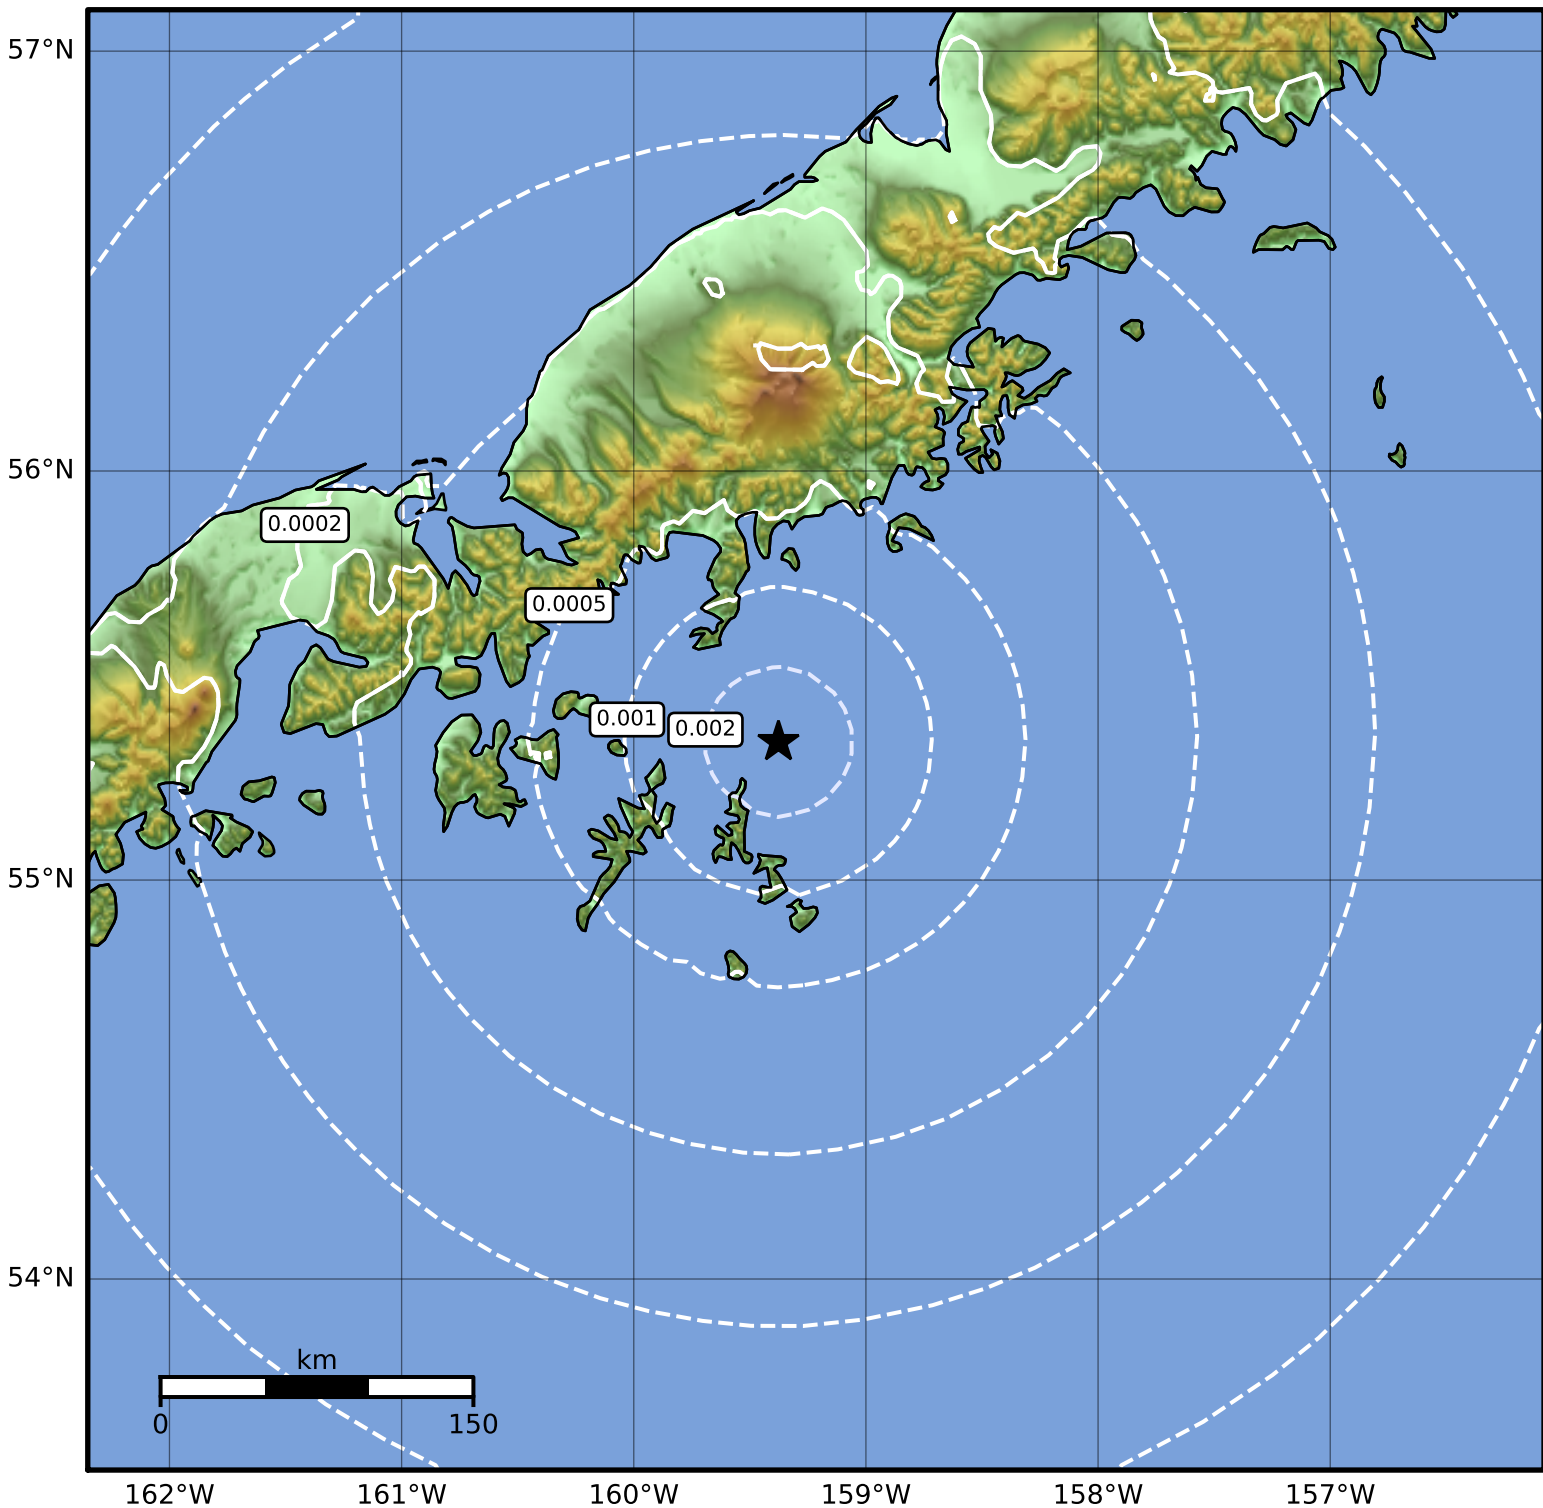

3.0 Second Peak Spectral Acceleration Map Alaska Earthquake Center  
ShakeMap: 65 km (40 miles) SSW of Perryville  
Apr 18, 2023 07:58:23 UTC M3.6 N55.34 W159.38 Depth: 26.7km ID:ak0234yqjzvw

Scale based on Worden et al. (2012)

Version 1: Processed 2023-04-18T08:01:20Z

△ Seismic Instrument

○ Reported Intensity

★ Epicenter