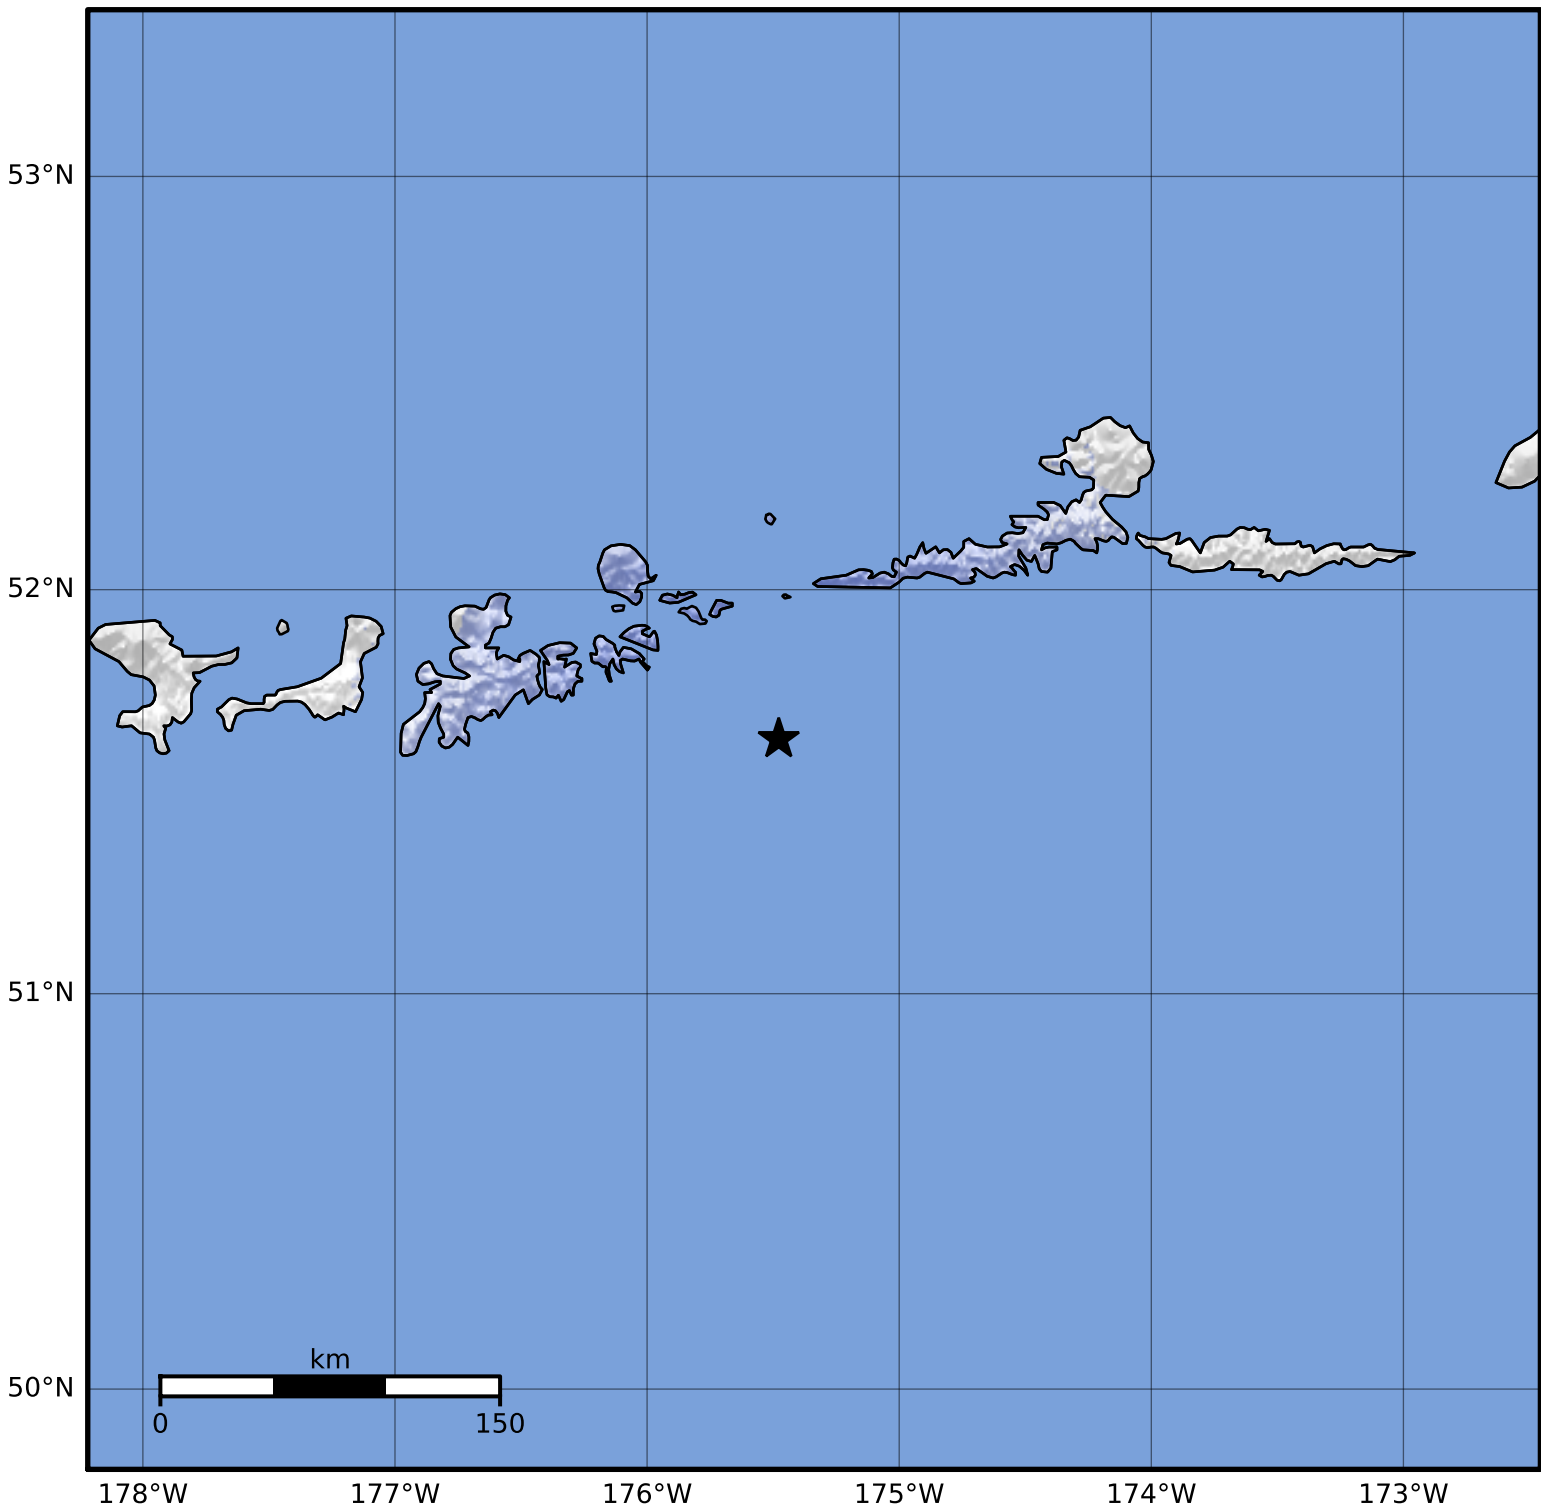

Macroseismic Intensity Map Alaska Earthquake Center
 ShakeMap: 85 km (53 miles) ESE of Adak
 Apr 20, 2023 00:02:33 UTC M3.8 N51.63 W175.48 Depth: 47.1km ID:ak02351x4odt

SHAKING	Not felt	Weak	Light	Moderate	Strong	Very strong	Severe	Violent	Extreme
DAMAGE	None	None	None	Very light	Light	Moderate	Moderate/heavy	Heavy	Very heavy
PGA(%g)	<0.0464	0.297	2.76	6.2	11.5	21.5	40.1	74.7	>139
PGV(cm/s)	<0.0215	0.135	1.41	4.65	9.64	20	41.4	85.8	>178
INTENSITY	I	II-III	IV	V	VI	VII	VIII	IX	X+

Scale based on Worden et al. (2012)

Version 2: Processed 2023-04-20T00:25:43Z

△ Seismic Instrument ○ Reported Intensity

★ Epicenter