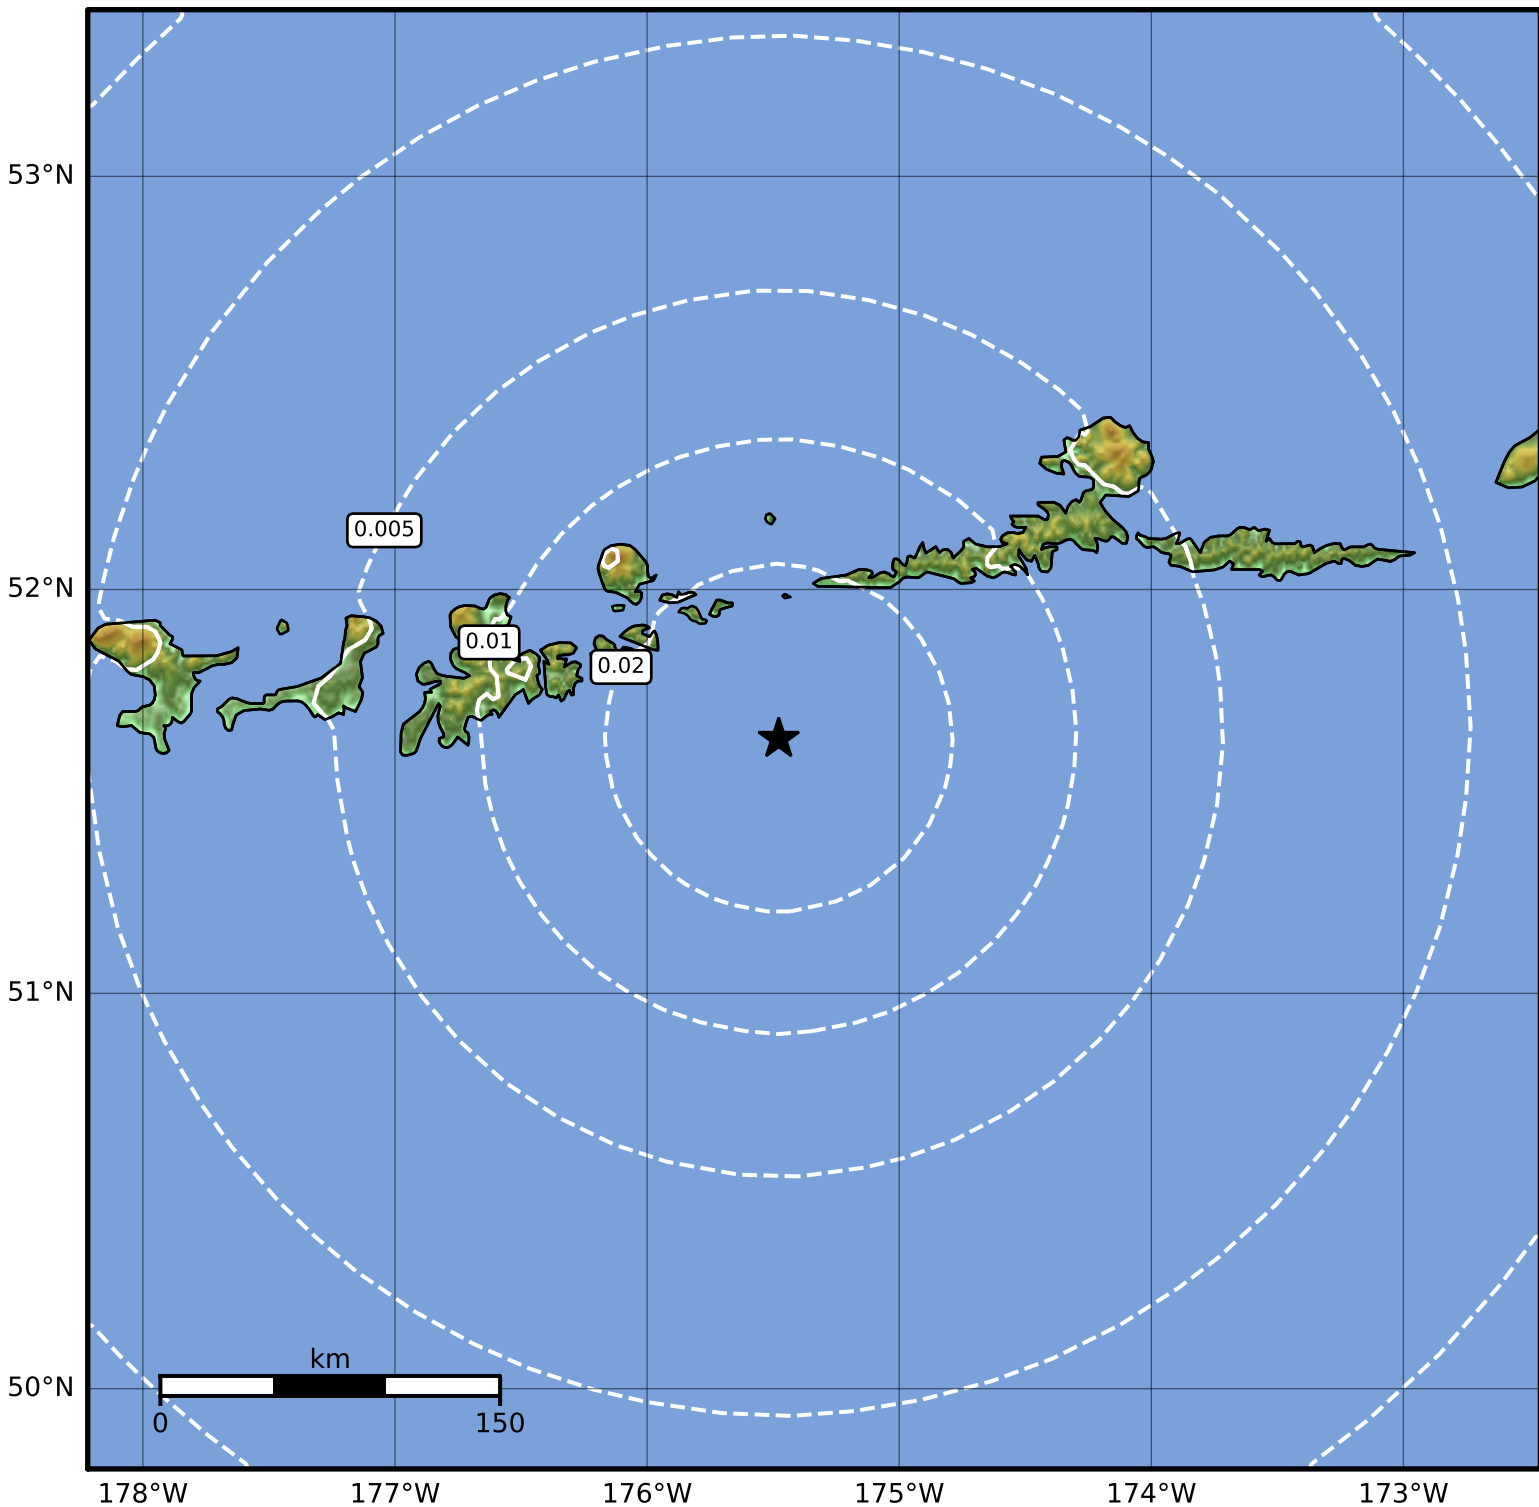

Peak Ground Velocity Map Alaska Earthquake Center
ShakeMap: 85 km (53 miles) ESE of Adak
Apr 20, 2023 00:02:33 UTC M3.8 N51.63 W175.48 Depth: 47.1km ID:ak02351x4odt

Scale based on Worden et al. (2012)

Version 2: Processed 2023-04-20T00:25:43Z

△ Seismic Instrument ○ Reported Intensity

★ Epicenter