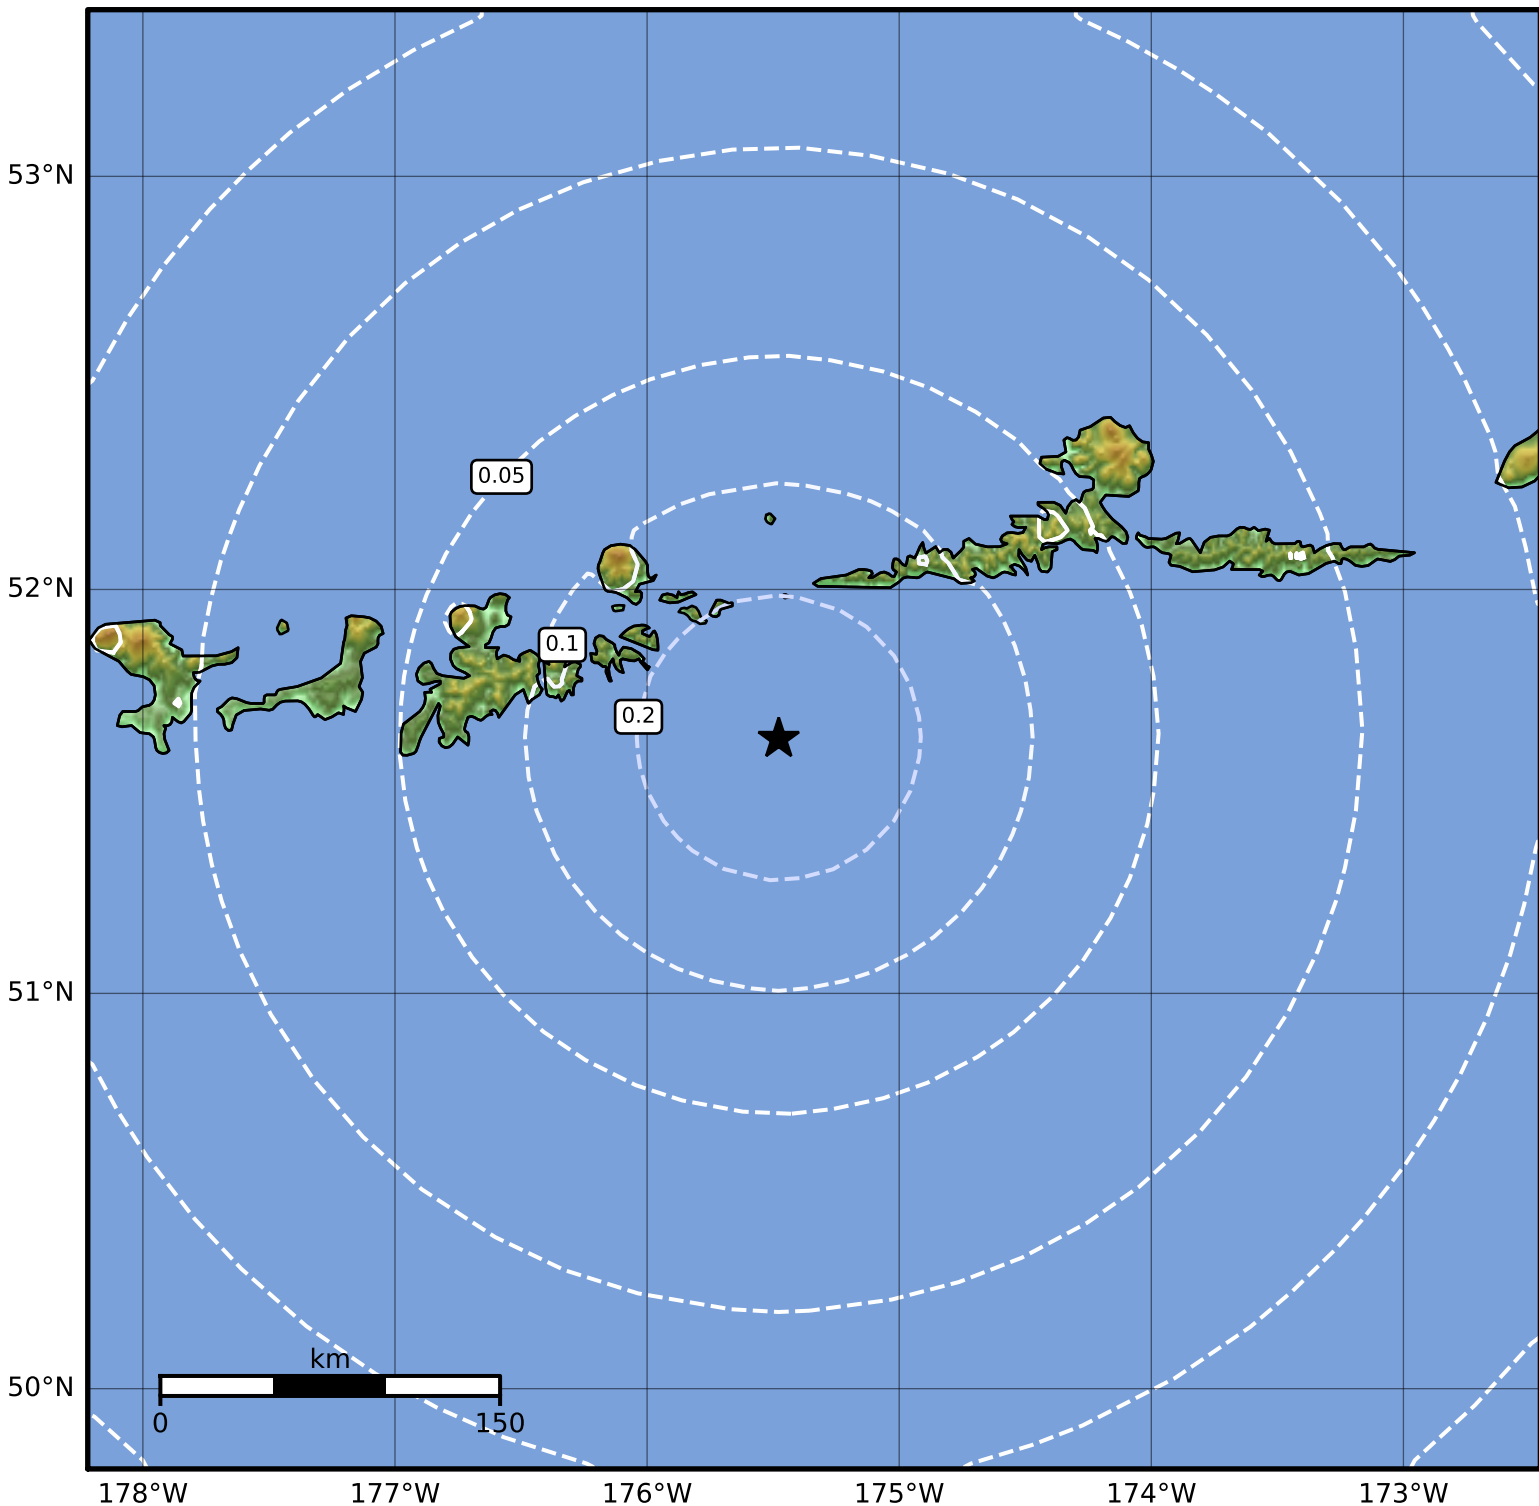

0.3 Second Peak Spectral Acceleration Map Alaska Earthquake Center
 ShakeMap: 85 km (53 miles) ESE of Adak
 Apr 20, 2023 00:02:33 UTC M3.8 N51.63 W175.48 Depth: 47.1km ID:ak02351x4odt

SA(0.3) (%g)	0.1	0.2	0.5	1	2	5	10	20	50	100	200
---------------------	------------	------------	------------	----------	----------	----------	-----------	-----------	-----------	------------	------------

Scale based on Worden et al. (2012)

Version 2: Processed 2023-04-20T00:25:43Z

△ Seismic Instrument ○ Reported Intensity

★ Epicenter