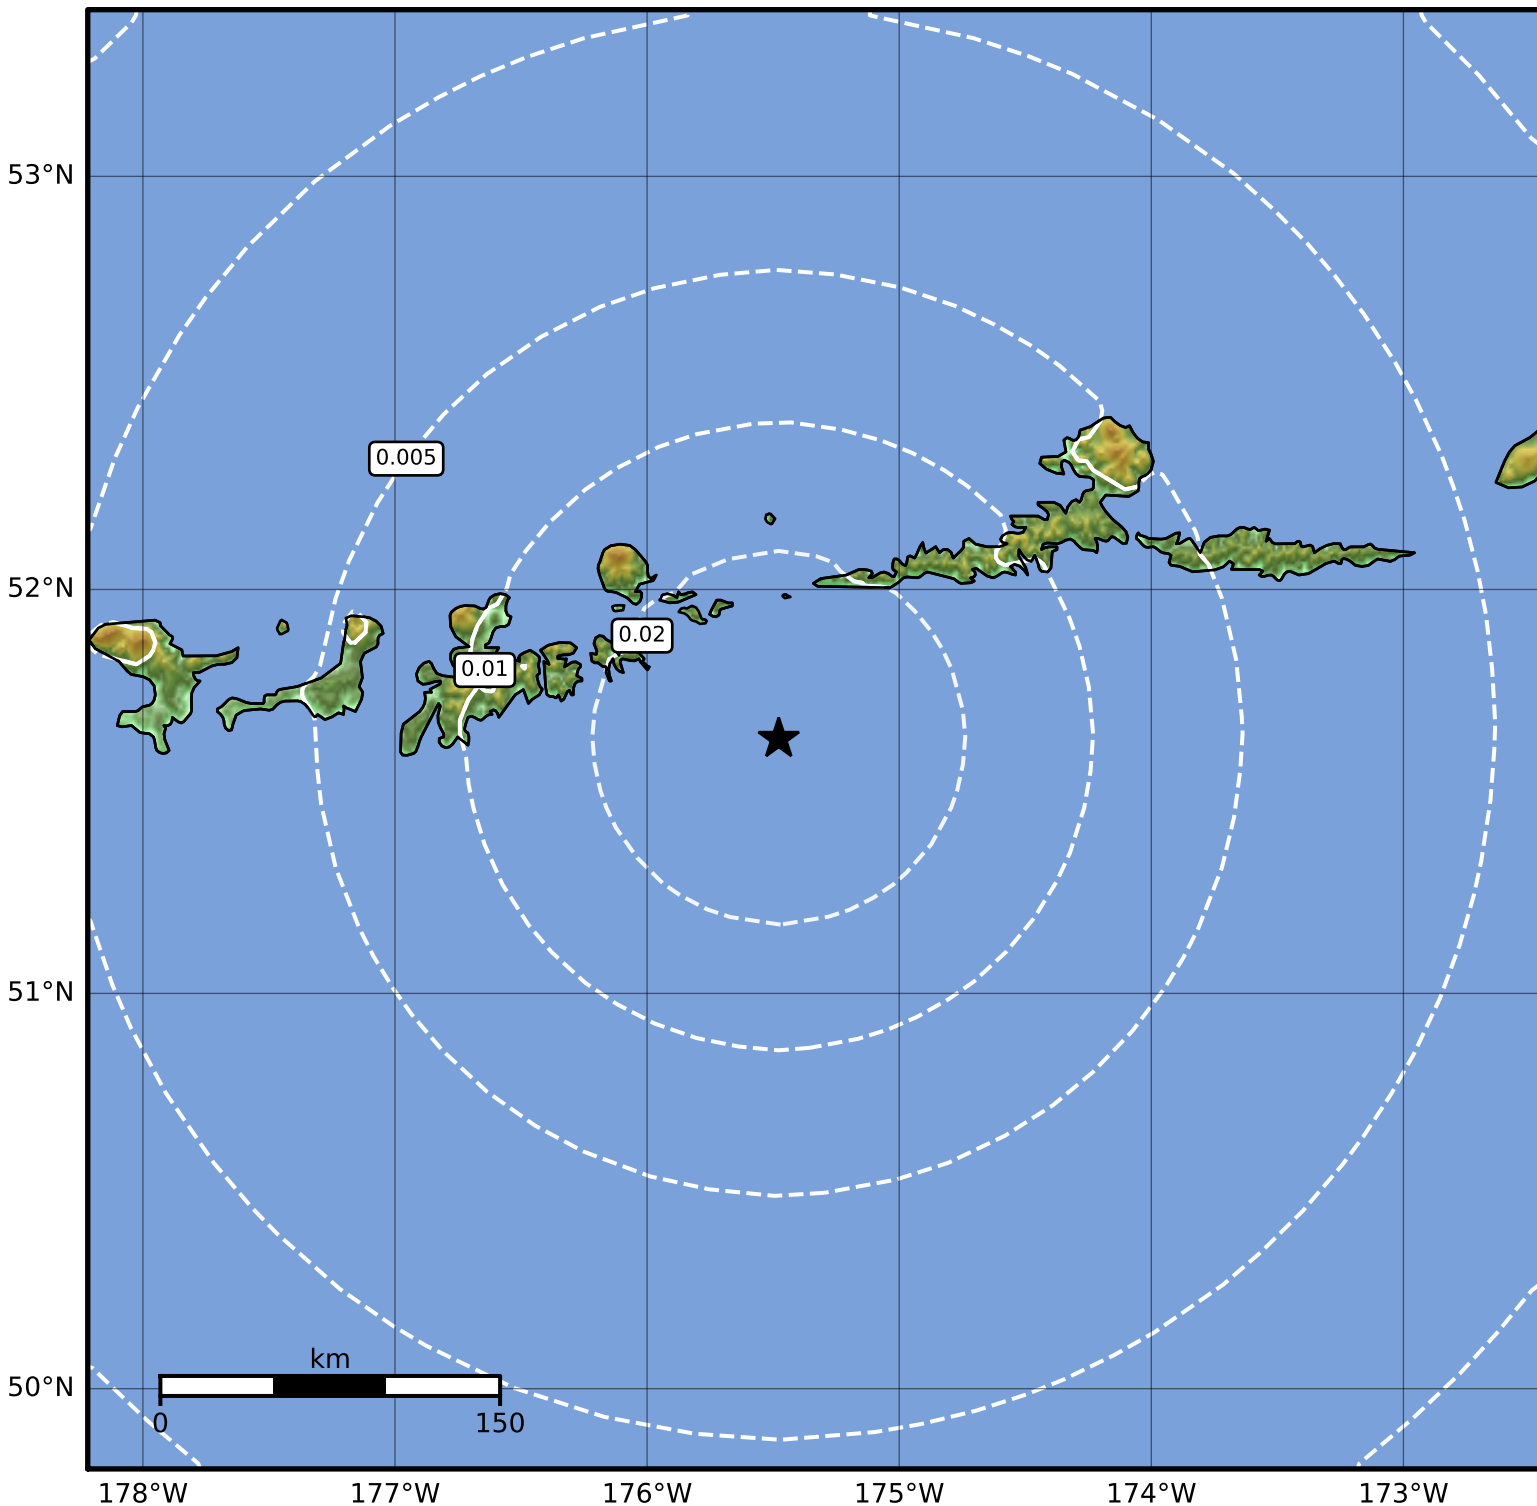

1.0 Second Peak Spectral Acceleration Map Alaska Earthquake Center
ShakeMap: 85 km (53 miles) ESE of Adak
Apr 20, 2023 00:02:33 UTC M3.8 N51.63 W175.48 Depth: 47.1km ID:ak02351x4odt

SA(1.0) (%g)	0.1	0.2	0.5	1	2	5	10	20	50	100	200
---------------------	------------	------------	------------	----------	----------	----------	-----------	-----------	-----------	------------	------------

Scale based on Worden et al. (2012)

△ Seismic Instrument ○ Reported Intensity

★ Epicenter

Version 2: Processed 2023-04-20T00:25:43Z